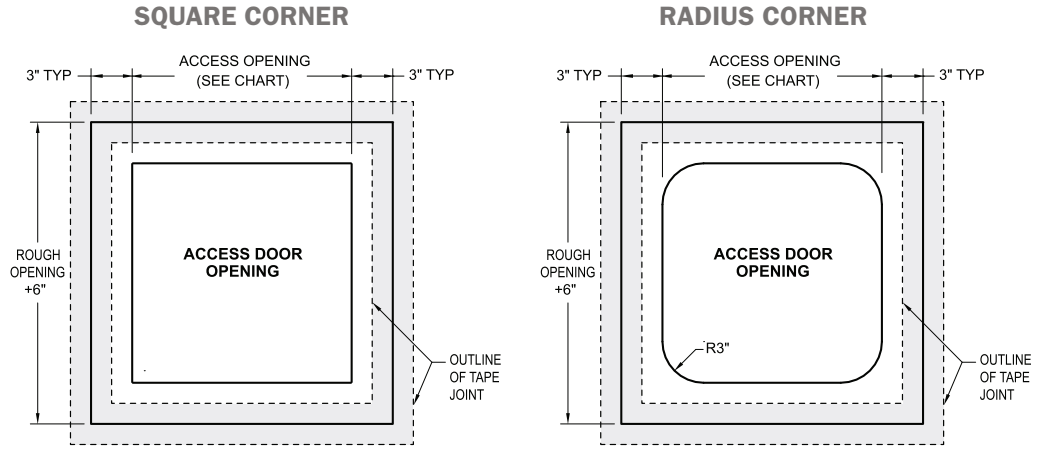

PRODUCT FEATURES

- Tapered edge for tape joint
- Lightweight
- No shrinking, cracking, sagging or rusting
- Concealed hinge
- Moisture resistant
- Easily textured
- Single trade installation
- Blends seamlessly into surrounding drywall
- Reduce labor cost
- Zero mold & fungus growth

HINGED Radius or Square Corner

POP-OUT Radius or Square Corner

GFRG/GFRC LIGHTWEIGHT SEAMLESS™ ACCESS PANELS

1. Frame the opening

2. Mount Seamless™ surround with drywall with screws

3. Mounted frame

4. Install drywall and place access panel in opening

5. Tape and apply drywall compound

6. Apply desired finish

General Drawing Pop-Out or Hinged

Pop-Out Specification

Hinged Specification

Designed for both wall and ceiling applications, the hinged Seamless™ Panel by Castle can be used where a locked door is needed but style must be still maintained.

The hinged panel is great for use in ceiling applications where there is no space to push a door up, and in wall applications when access to plumbing and electrical are needed.

- The Seamless™ Hinged Access and Pop-Out panel consist of a frame door with concealed hinges and a cam or key lock
- Round Pop-Out Panel available in 16 sizes
- Neoprene Gasket available for all panels upon request
- These panels require extra reinforcement and a crate/pallet to ship
- Ships directly from the manufacturing plant in Concord, ON, Canada