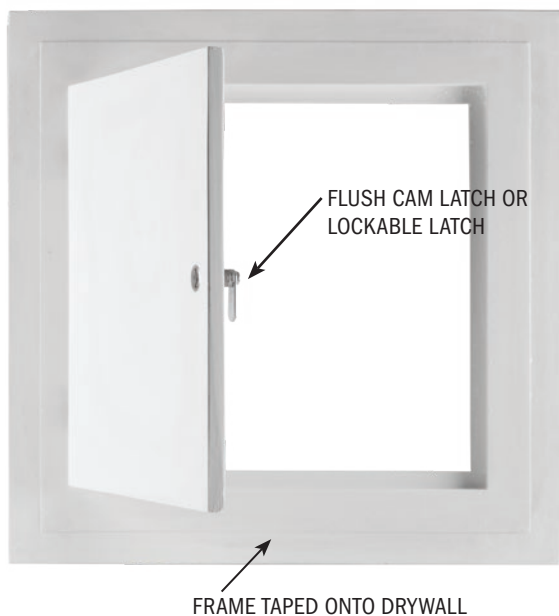

HINGED Radius or Square Corner