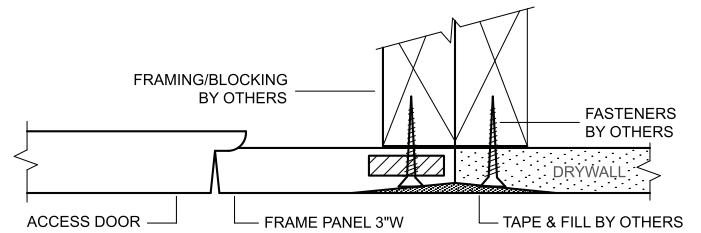

HINGED Radius or Square Corner

POP-OUT Radius or Square Corner

GFRG/GFRC LIGHTWEIGHT SEAMLESS™ ACCESS PANELS

1. Frame the opening

2. Mount Seamless™ surround with drywall with screws

3. Mounted frame

4. Install drywall and place access panel in opening

5. Tape and apply drywall compound

6. Apply desired finish

General Drawing Pop-Out or Hinged

Pop-Out Specification

Hinged Specification

Designed for both wall and ceiling applications, the hinged Seamless™ Panel by Castle can be used where a locked door is needed but style must be still maintained.

The hinged panel is great for use in ceiling applications where there is no space to push a door up, and in wall applications when access to plumbing and electrical are needed.

- The Seamless™ Hinged Access and Pop-Out panel consist of a frame door with concealed hinges and a cam or key lock
- Round Pop-Out Panel available in 16 sizes
- Neoprene Gasket available for all panels upon request
- These panels require extra reinforcement and a crate/pallet to ship
- Ships directly from the manufacturing plant in Concord, ON, Canada