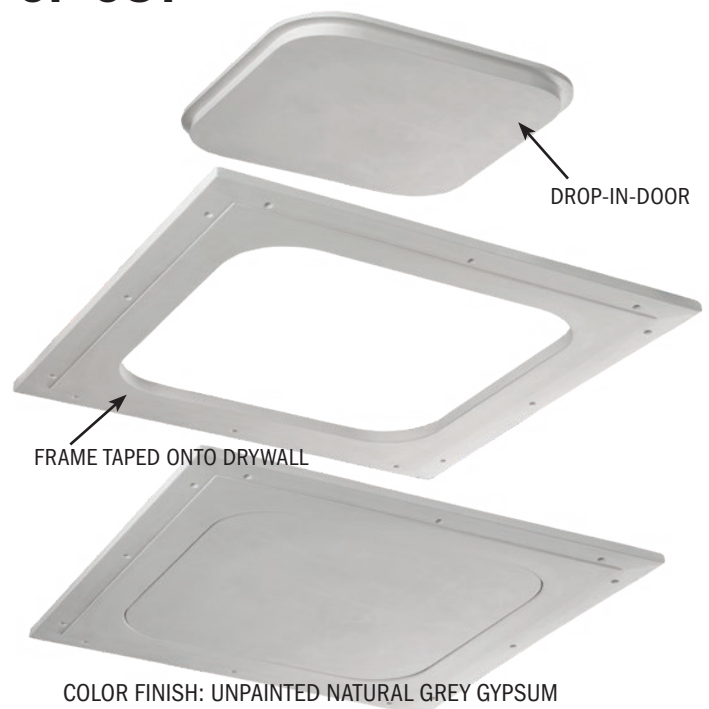

POP-OUT Radius or Square Corner