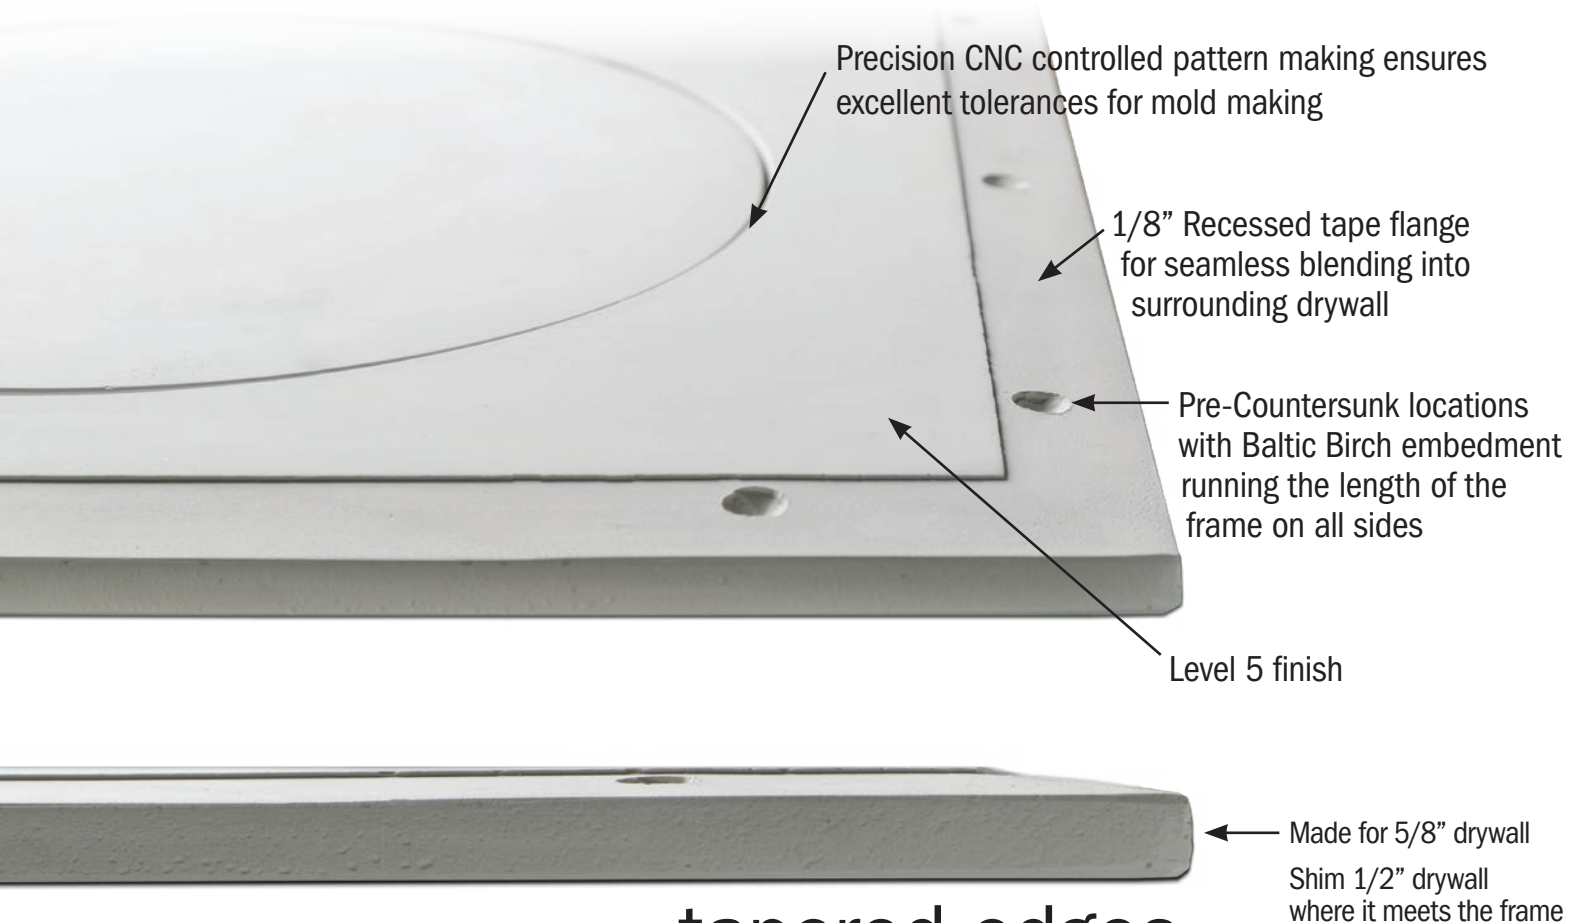

GFRG*/GFRC* SEAMLESS™ Tapeable Access Panels

Innovative Design for both Ceiling and Wall applications, blends seamlessly into surrounding drywall for a monolithic appearance.

Consists of a surround frame and either a drop-in-door or hinged door.

Custom Shapes and Sizes

Neoprene Gasket available on all models and sizes

Louvres available on all sizes

POP-OUT
Square Corner

POP-OUT
Radius Corner

Over 25 years experience manufacturing gypsum products for the construction and design industries.

State-of-the-art unique features make **Castle GFRG Access Panels** the **ONLY Seamless** solution.

tapered edges
for seamless blending with surrounding drywall

Only by **CASTLE**
Access Panels & Forms

We create seamless solutions

Seamless™ Access Panels by Castle are manufactured direct from **GFRG & 70% post-consumer recycled glass**, for a unique **GREEN** design-matrix designed to blend seamlessly into your ceiling.

They consist of a surround frame and a drop-in door. Available in over **Seven Hundred** standard residential or commercial sizes, **Castle** panels are perfect for jobs where access is required at regular intervals.