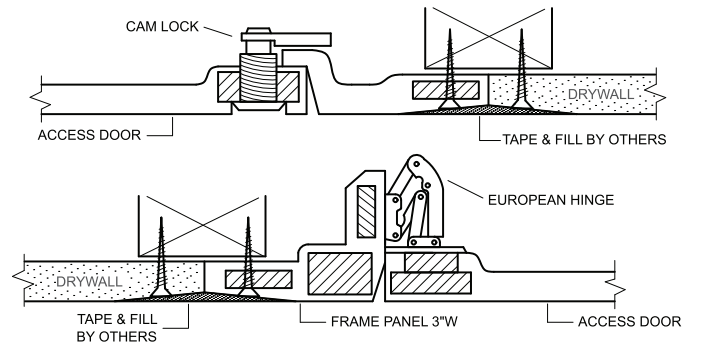

PRODUCT FEATURES

- Tapered edge for tape joint
- Lightweight
- No shrinking, cracking, sagging or rusting
- Concealed hinge
- Moisture resistant
- Easily textured
- Single trade installation
- Blends seamlessly into surrounding drywall
- Reduce labor cost
- Zero mold & fungus growth

HINGED Radius or Square Corner

POP-OUT Radius or Square Corner

GFRG/GFRC LIGHTWEIGHT SEAMLESS™ ACCESS PANELS

1. Frame the opening

2. Mount Seamless™ surround with drywall with screws

3. Mounted frame

4. Install drywall and place access panel in opening

5. Tape and apply drywall compound

6. Apply desired finish

General Drawing Pop-Out or Hinged

Pop-Out Specification

Hinged Specification

Designed for both wall and ceiling applications, the hinged Seamless™ Panel by Castle can be used where a locked door is needed but style must be still maintained.

The hinged panel is great for use in ceiling applications where there is no space to push a door up, and in wall applications when access to plumbing and electrical are needed.

- The Seamless™ Hinged Access and Pop-Out panel consist of a frame door with concealed hinges and a cam or key lock
- Round Pop-Out Panel available in 16 sizes
- Neoprene Gasket available for all panels upon request
- These panels require extra reinforcement and a crate/pallet to ship
- Ships directly from the manufacturing plant in Concord, ON, Canada