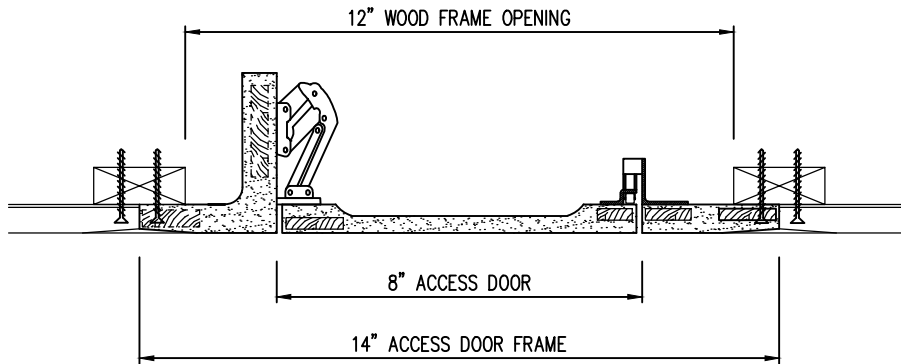

HINGED RADIUS CORNER ACCESS PANEL 8"x8"

GFRG-HG-RC-580008 (TL)

CASTLE ACCESS PANELS & FORMS INC.
 173 Adesso Drive, Unit 2, Concord ON L4K 3C3
 Phone (905)738-8089 Fax (905)760-9234
 inquiries@castleaccesspanels.com
www.CastleAccessPanels.com