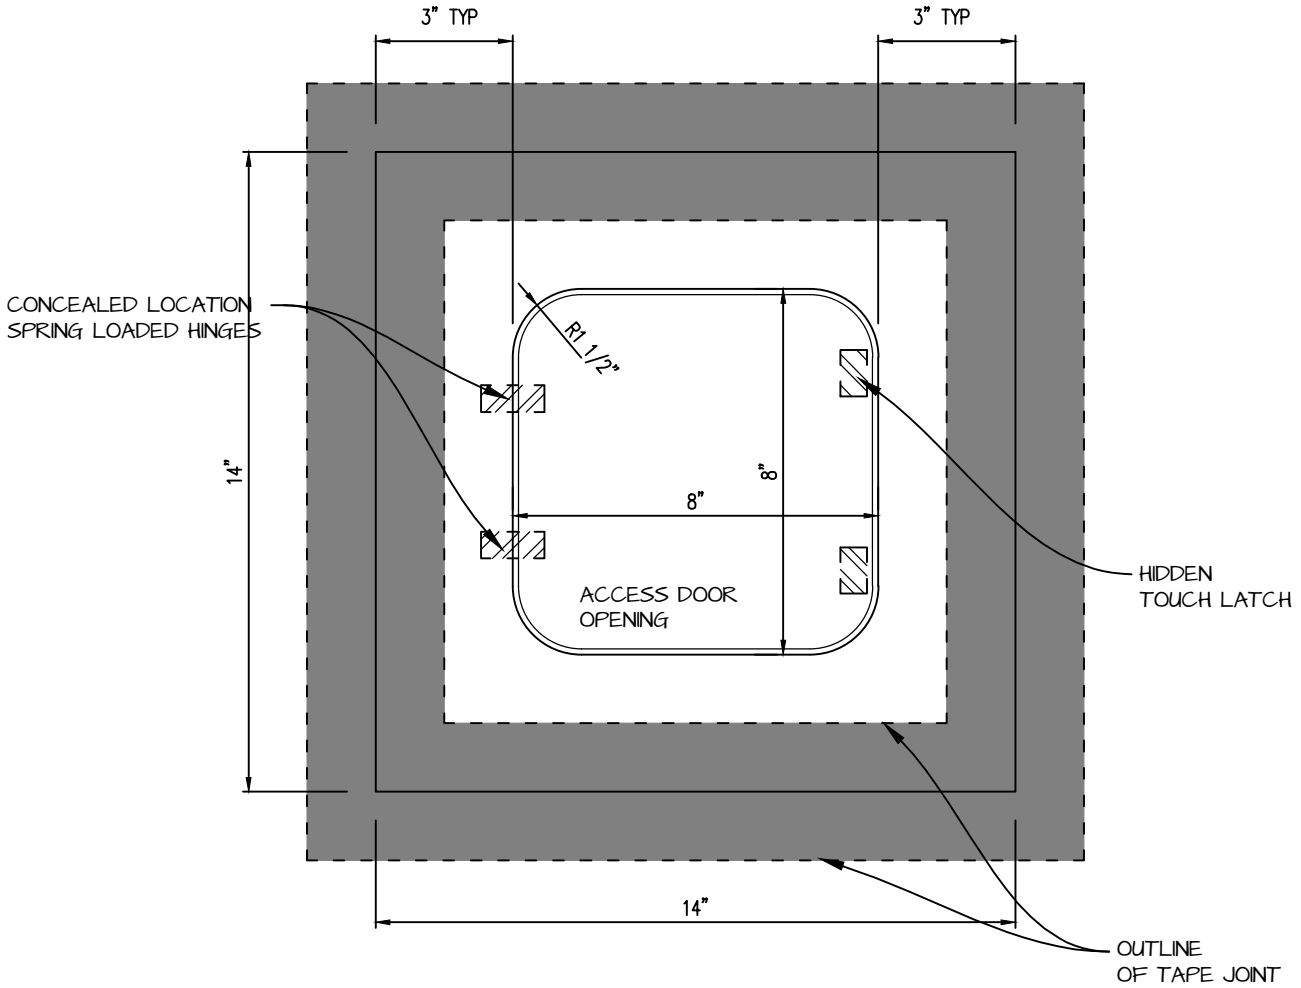

HINGED RADIUS CORNER ACCESS PANEL 8"x8"

GFRG-HG-RC-580008 (TL)

CASTLE ACCESS PANELS & FORMS INC.
 173 Adesso Drive, Unit 2, Concord ON L4K 3C3
 Phone (905)738-8089 Fax (905)760-9234
 inquiries@castleaccesspanels.com
www.CastleAccessPanels.com