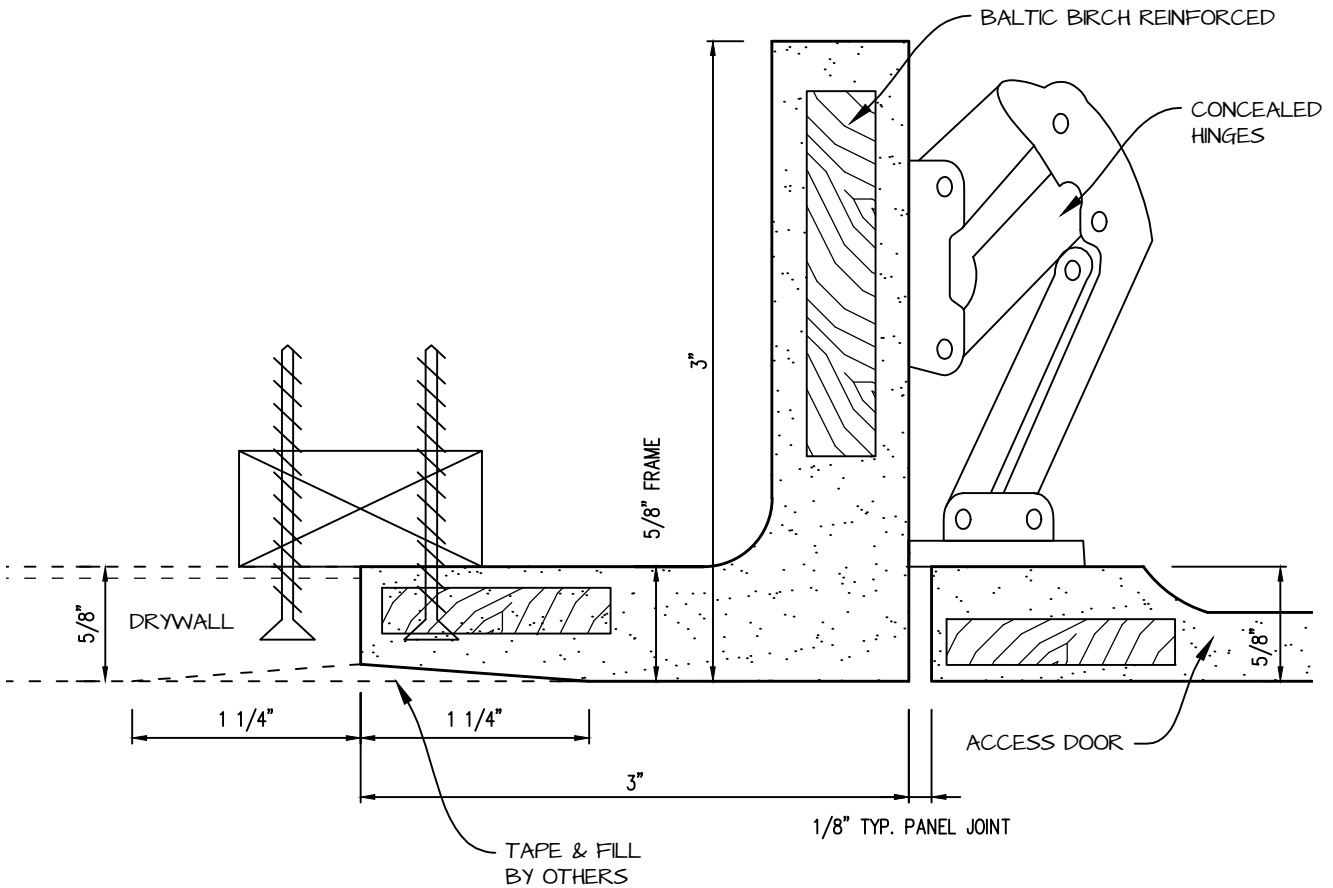

DWG NO:

SHEET OF

HINGED GFRG ACCESS PANEL SECTION

 <p>CASTLE Access Panels & Forms Inc.</p>	<p>CASTLE ACCESS PANELS & FORMS INC. 173 Adesso Drive, Unit 2, Concord ON L4K 3C3 Phone (905)738-8089 Fax (905)760-9234 inquiries@castleaccesspanels.com www.CastleAccessPanels.com</p>	DESIGNED: Q.P. DATE:
	CUSTOMER:	PROJECT:
TITLE:	DWG NO:	QTY: SHEET OF