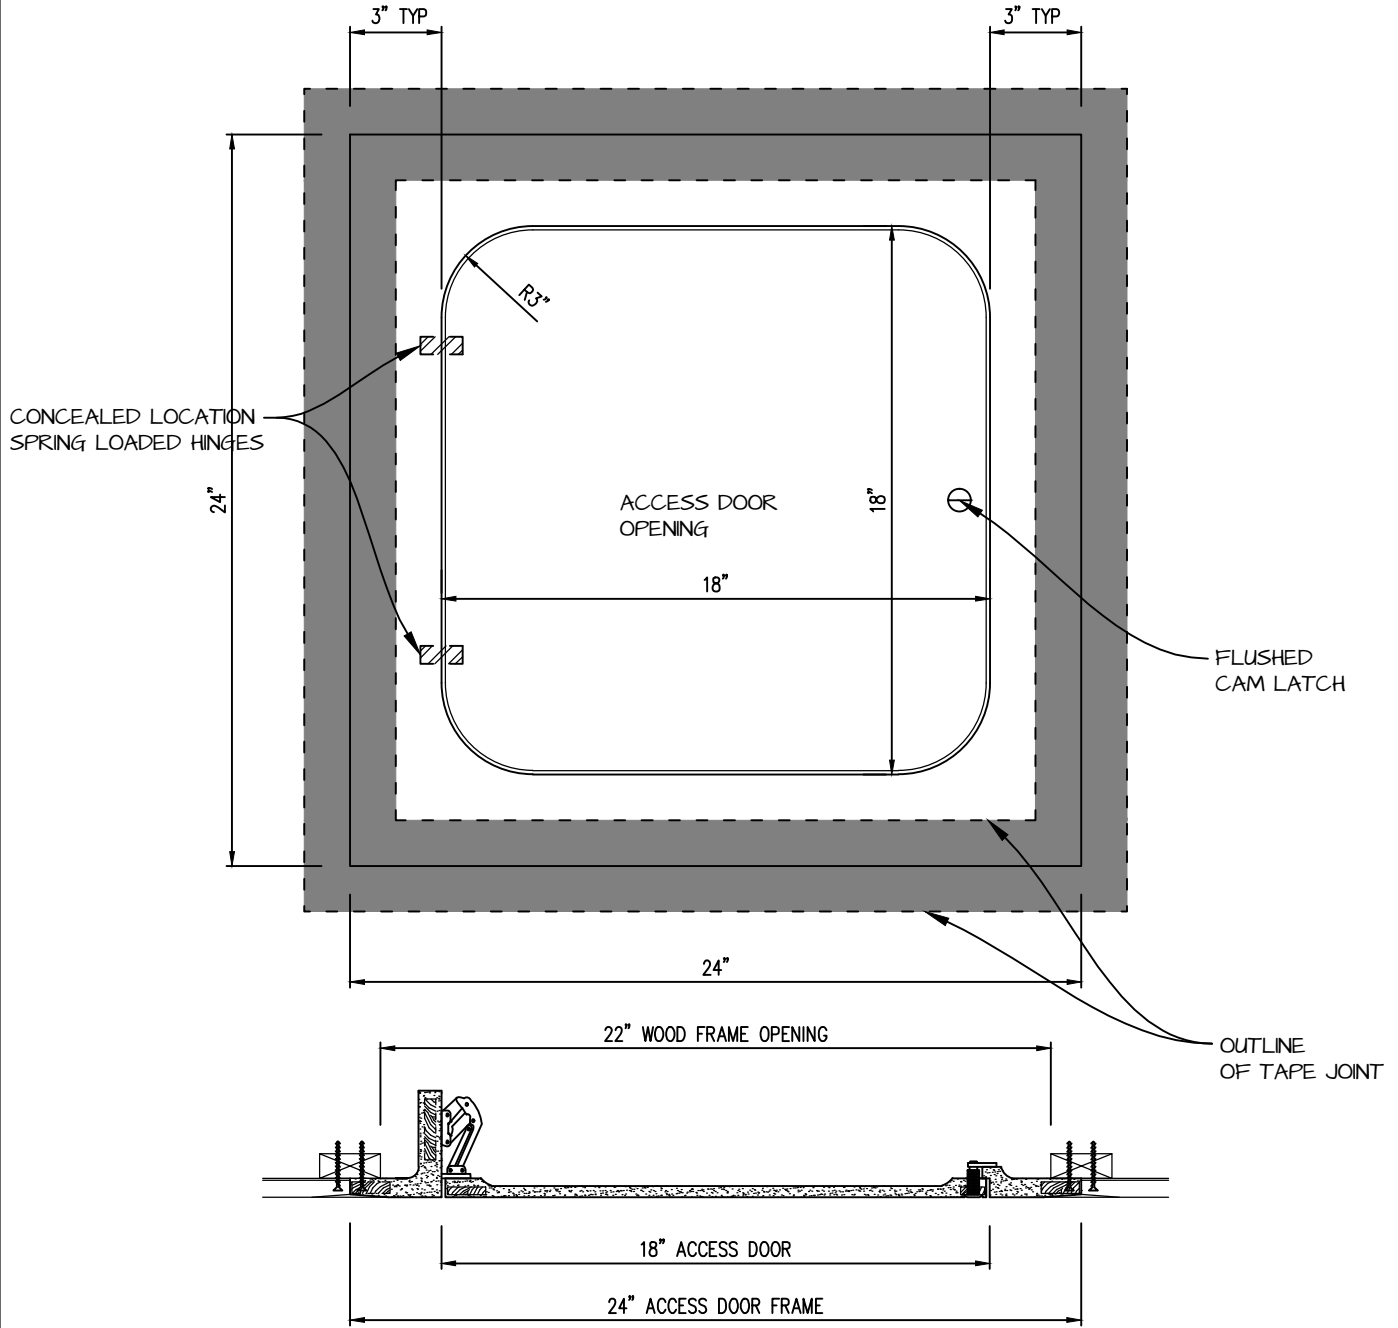

HINGED RADIUS CORNER ACCESS PANEL 18"x18"

GFRG-HG-RC-580018

CASTLE ACCESS PANELS & FORMS INC.

173 Adesso Drive, Unit 2, Concord ON L4K 3C3

Phone (905)738-8089 Fax (905)760-9234

inquiries@castleaccesspanels.com