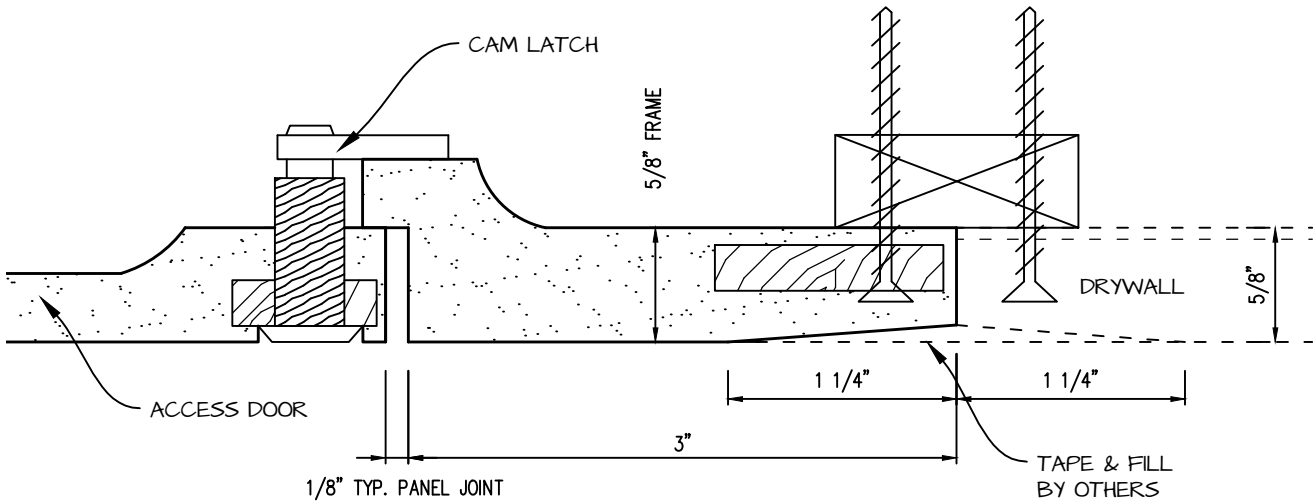

DWG NO:

SHEET OF

HINGED GFRG ACCESS PANEL SECTION

 <p>CASTLE Access Panels & Forms Inc.</p>	<p>CASTLE ACCESS PANELS & FORMS INC. 173 Adesso Drive, Unit 2, Concord ON L4K 3C3 Phone (905)738-8089 Fax (905)760-9234 inquiries@castleaccesspanels.com www.CastleAccessPanels.com</p>	DESIGNED: Q.P. DATE:
	CUSTOMER:	PROJECT:
TITLE:	DWG NO:	QTY: SHEET OF