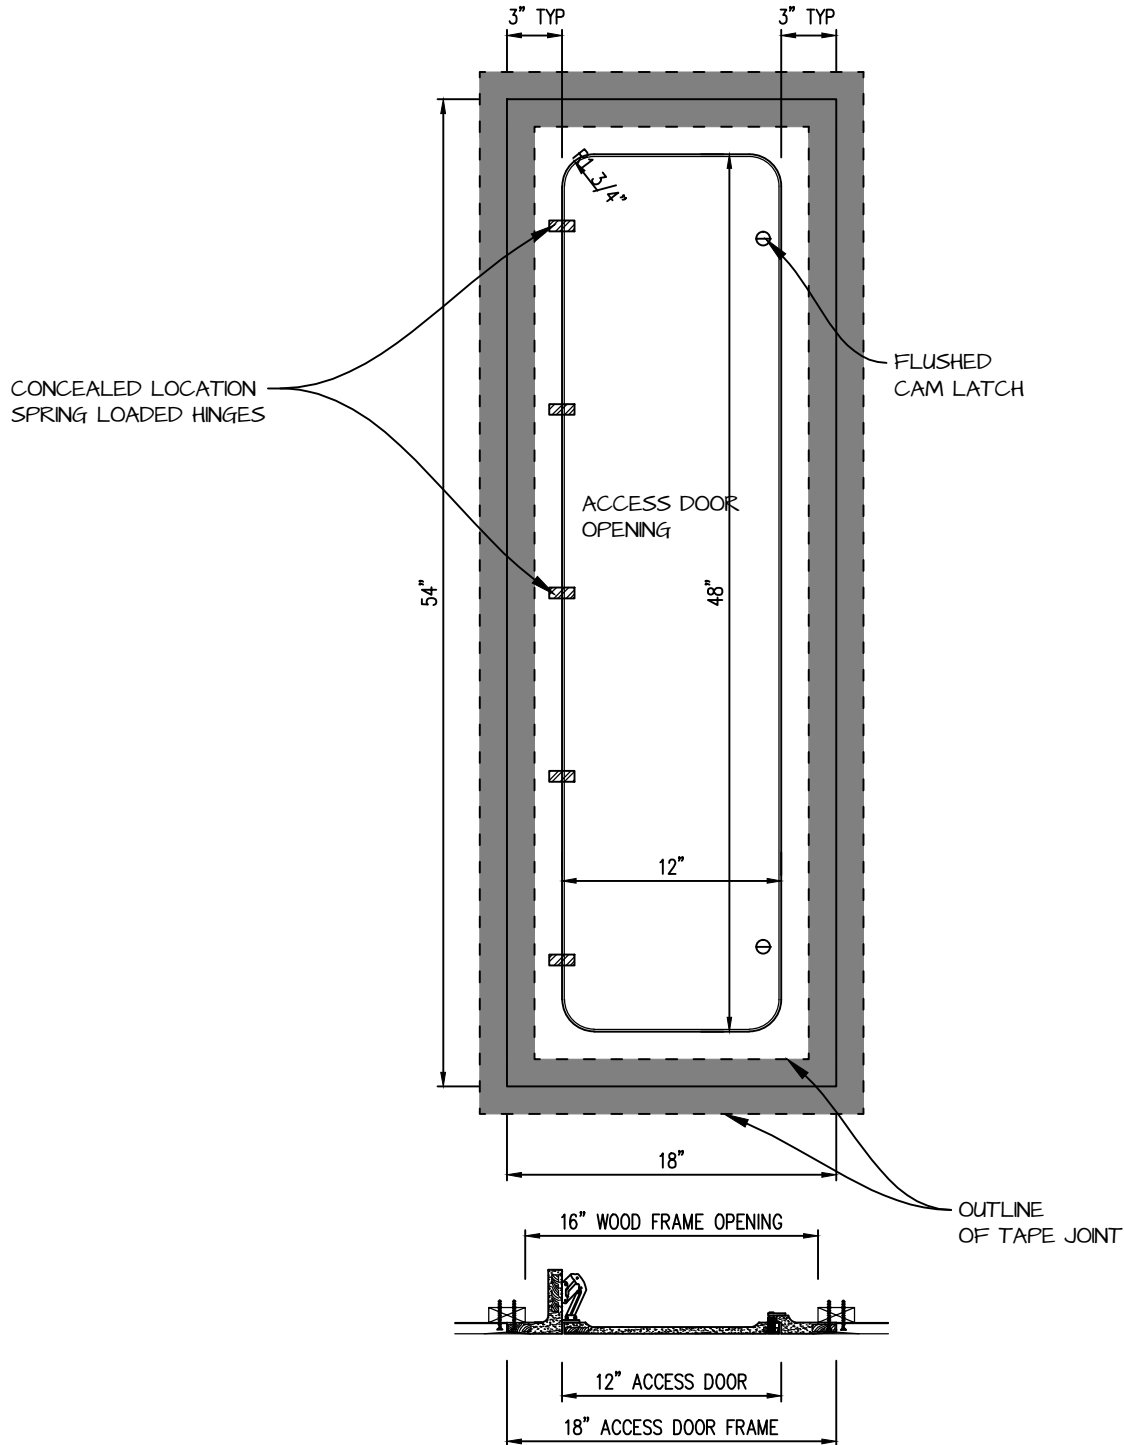

HINGED RADIUS CORNER ACCESS PANEL 12"x48"

GFRG-HG-RC-581248

CASTLE ACCESS PANELS & FORMS INC.

173 Adesso Drive, Unit 2, Concord ON L4K 3C3

Phone (905)738-8089 Fax (905)760-9234

inquiries@castleaccesspanels.com