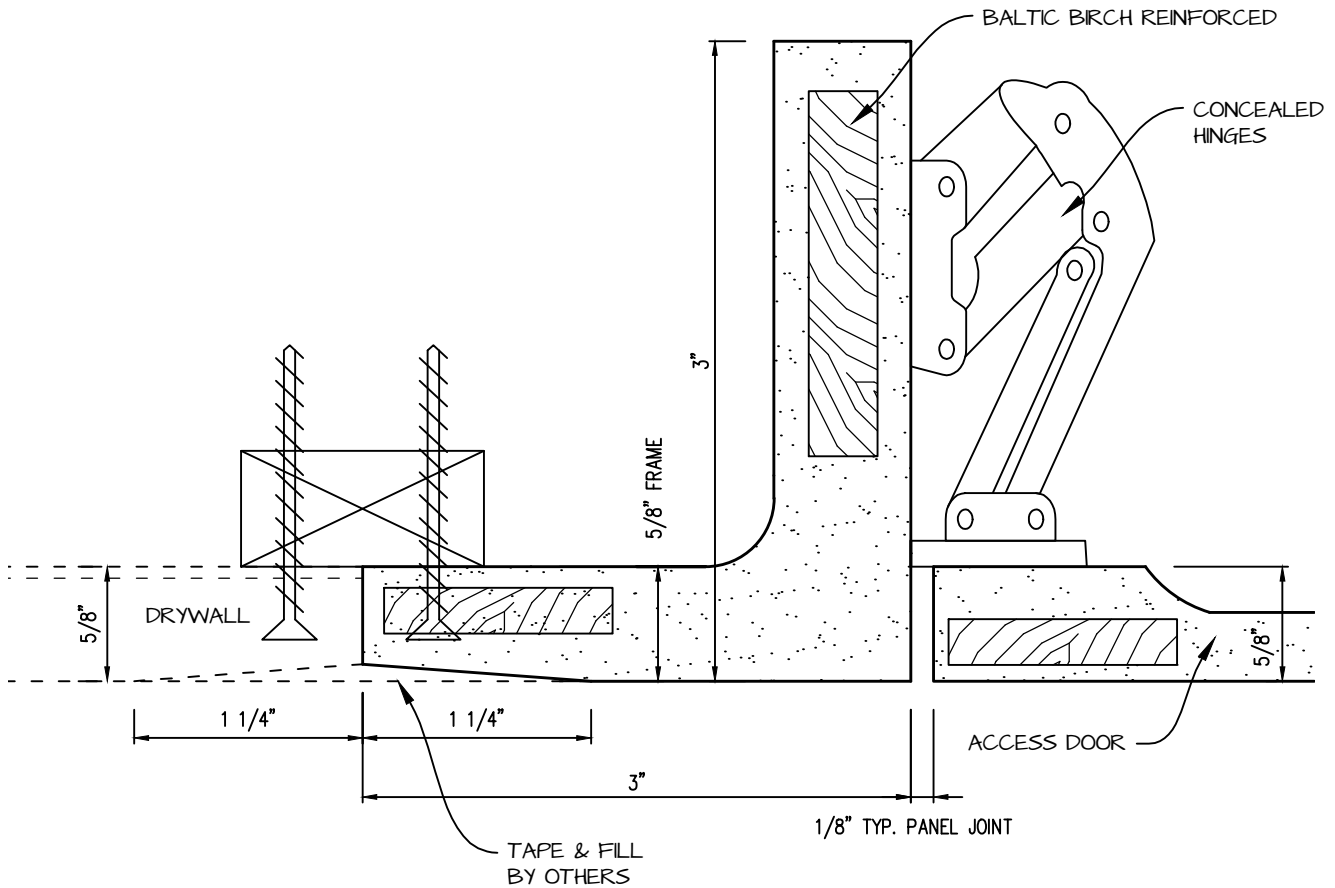

DWG NO:

SHEET OF

HINGED GFRG ACCESS PANEL SECTION

 <p>CASTLE Access Panels & Forms Inc.</p>	<p>CASTLE ACCESS PANELS & FORMS INC. 173 Adesso Drive, Unit 2, Concord ON L4K 3C3 Phone (905)738-8089 Fax (905)760-9234 inquiries@castleaccesspanels.com www.CastleAccessPanels.com</p>	DESIGNED: Q.P
		DATE:
		APPROVED: J.R
CUSTOMER:	PROJECT:	QTY:
TITLE:	DWG NO:	SHEET OF