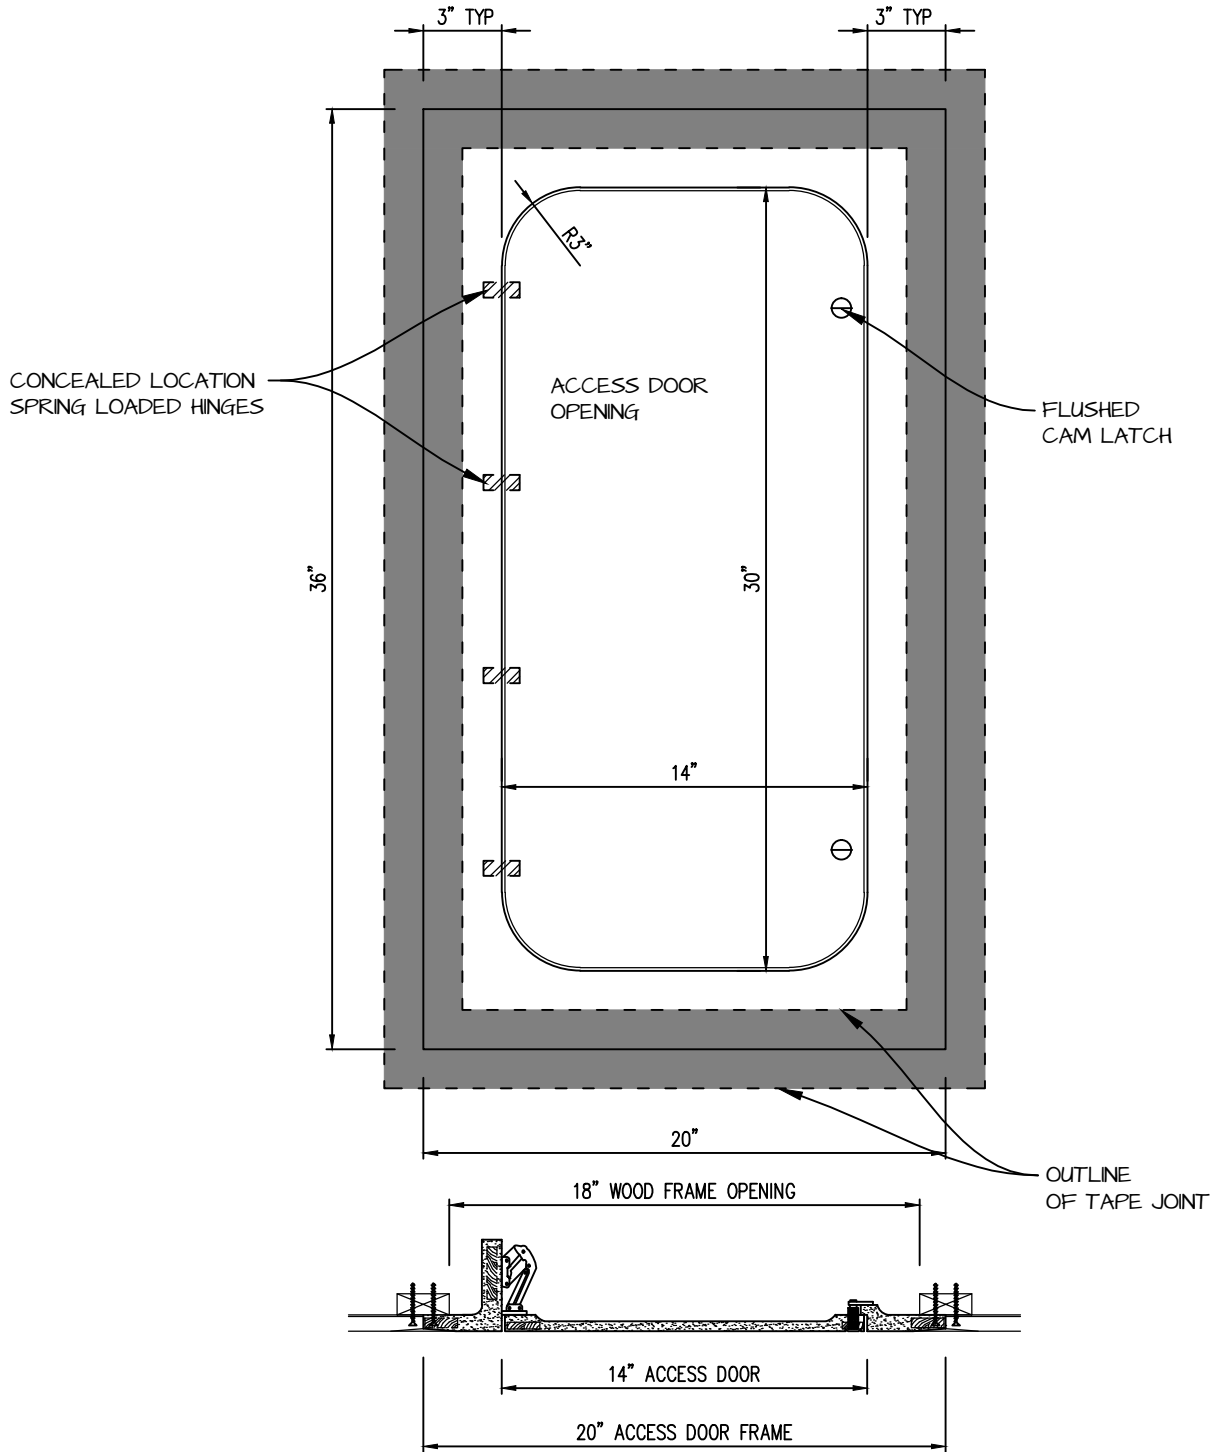

HINGED RADIUS CORNER ACCESS PANEL 14"x30"

GFRG-HG-RC-581430

CASTLE ACCESS PANELS & FORMS INC.

173 Adesso Drive, Unit 2, Concord ON L4K 3C3

Phone (905)738-8089 Fax (905)760-9234

inquiries@castleaccesspanels.com