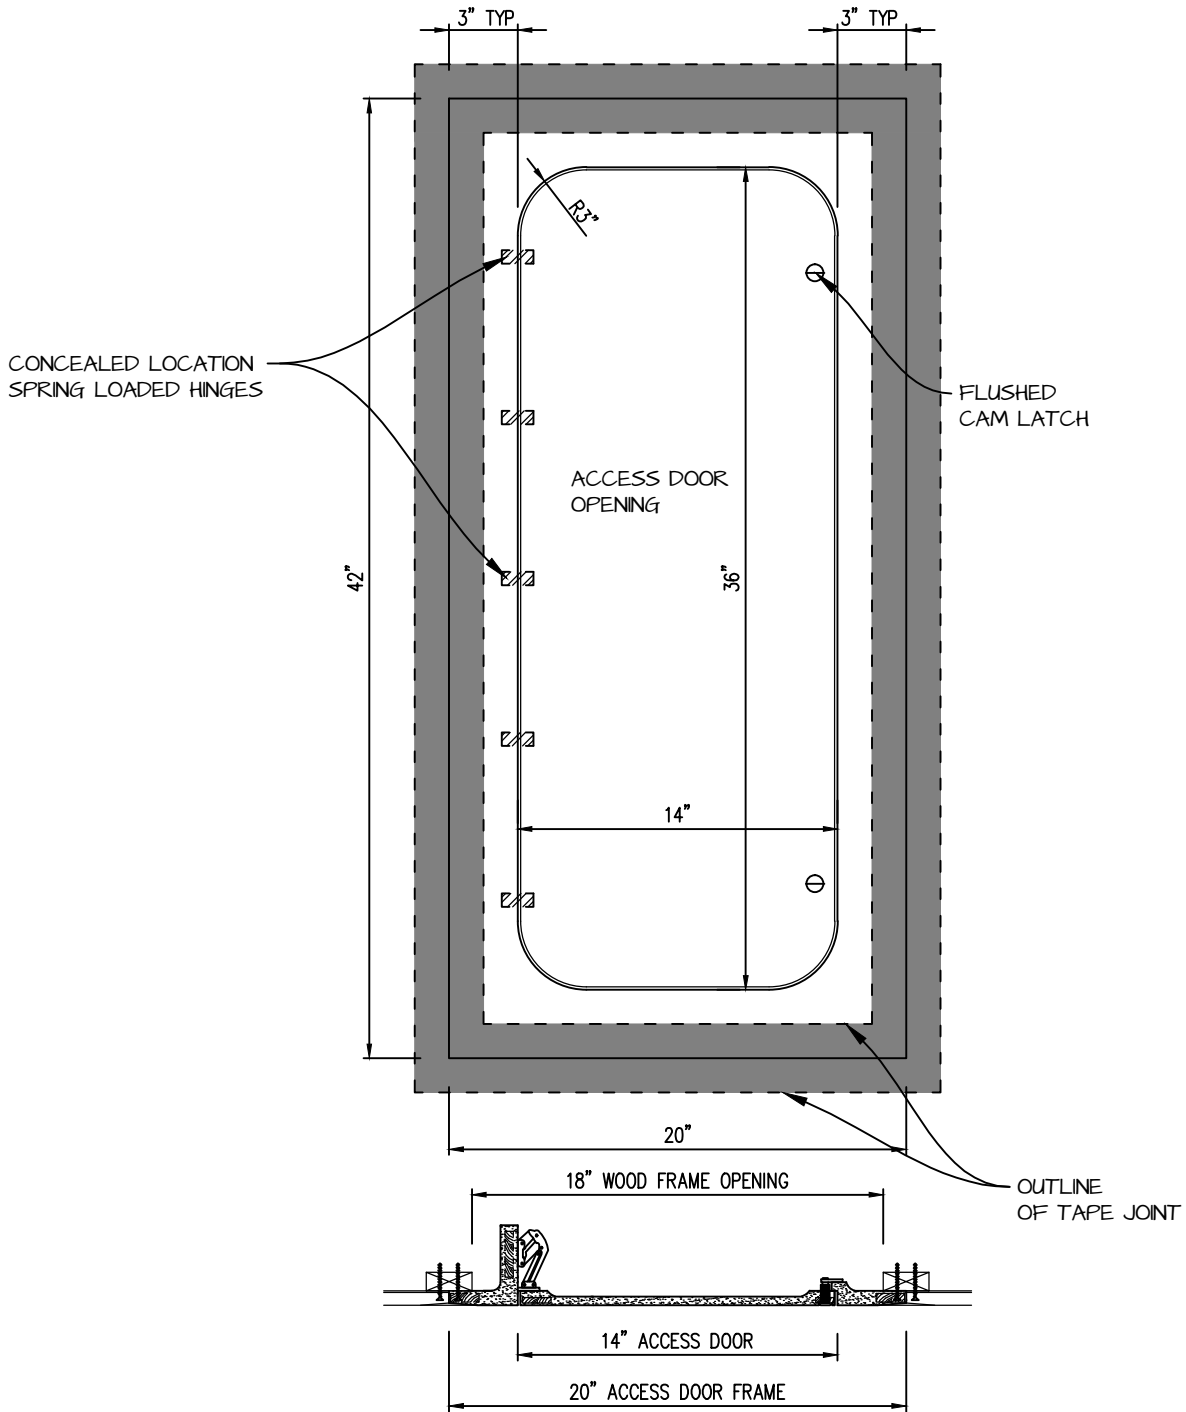

HINGED RADIUS CORNER ACCESS PANEL 14"x36"

GFRG-HG-RC-581436

 CASTLE [™] <small>Access Panels & Forms Inc.</small>	CASTLE ACCESS PANELS & FORMS INC. 173 Adesso Drive, Unit 2, Concord ON L4K 3C3 Phone (905)738-8089 Fax (905)760-9234 inquiries@castleaccesspanels.com www.CastleAccessPanels.com	DESIGNED: Q.P
		DATE:
		APPROVED: J.R
CUSTOMER:	PROJECT:	QTY:
TITLE:	DWG NO:	SHEET OF