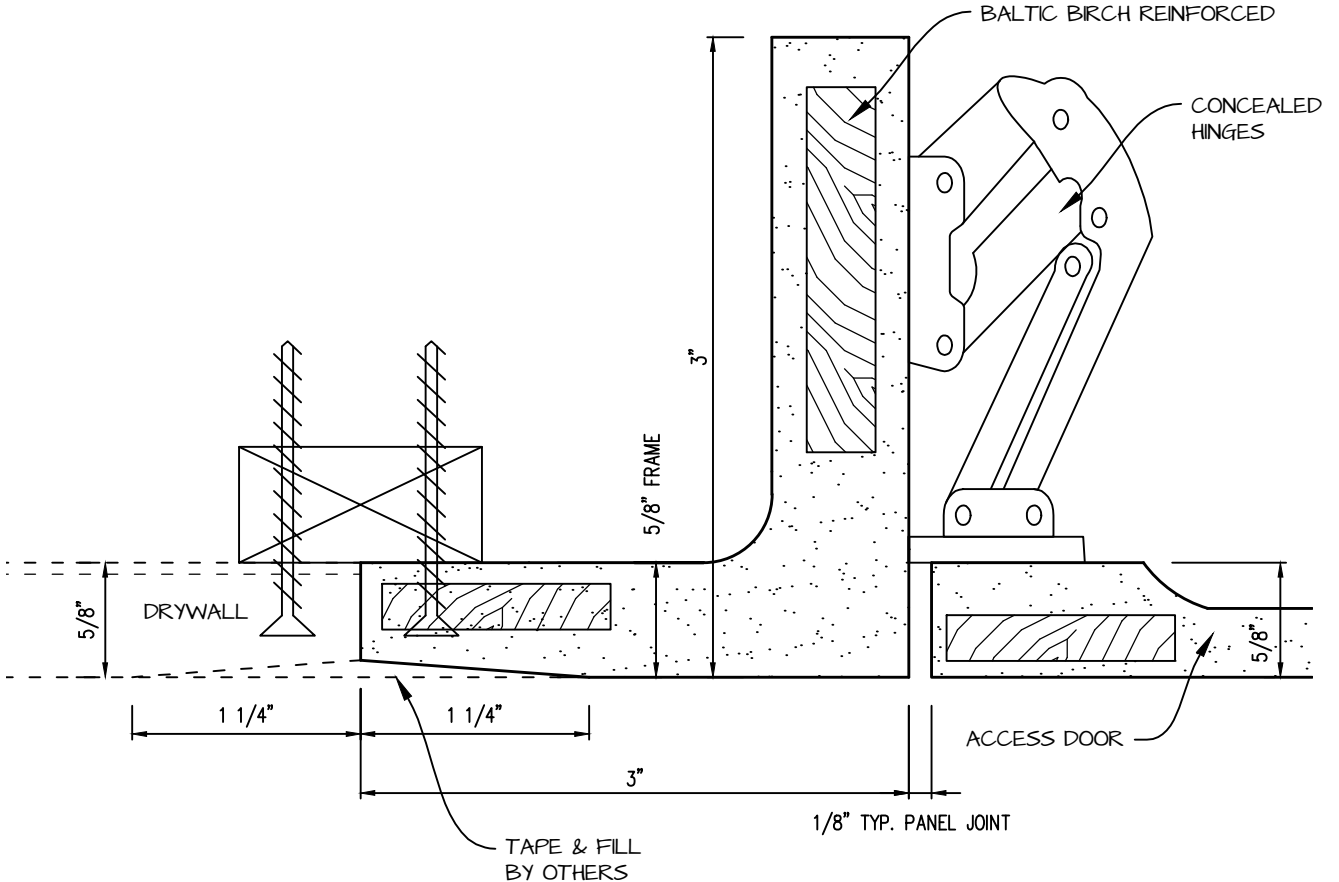

HINGED GFRG ACCESS PANEL SECTION

CASTLE Access Panels & Forms Inc.	CASTLE ACCESS PANELS & FORMS INC. 173 Adesso Drive, Unit 2, Concord ON L4K 3C3 Phone (905)738-8089 Fax (905)760-9234 inquiries@castleaccesspanels.com www.CastleAccessPanels.com	DESIGNED: Q.P. DATE:
	APPROVED: J.R.	
CUSTOMER:	PROJECT:	QTY:
TITLE:	DWG NO:	SHEET OF