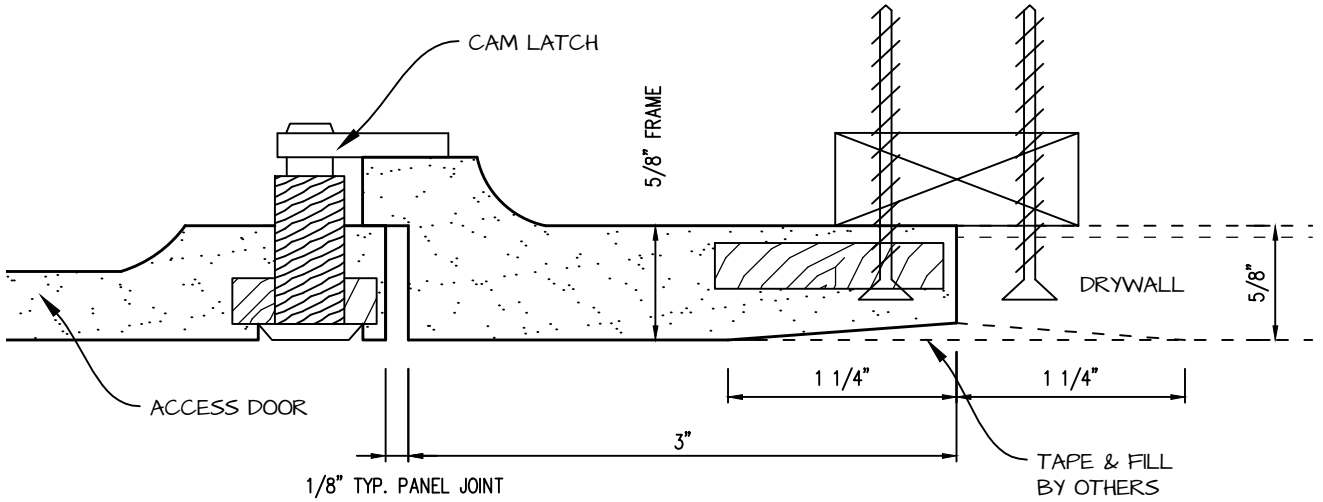

HINGED GFRG ACCESS PANEL SECTION

CASTLE Access Panels & Forms Inc.	CASTLE ACCESS PANELS & FORMS INC. 173 Adesso Drive, Unit 2, Concord ON L4K 3C3 Phone (905)738-8089 Fax (905)760-9234 inquiries@castleaccesspanels.com www.CastleAccessPanels.com	DESIGNED: Q.P. DATE:
	APPROVED: J.R.	
CUSTOMER:	PROJECT:	QTY:
TITLE:	DWG NO:	SHEET OF