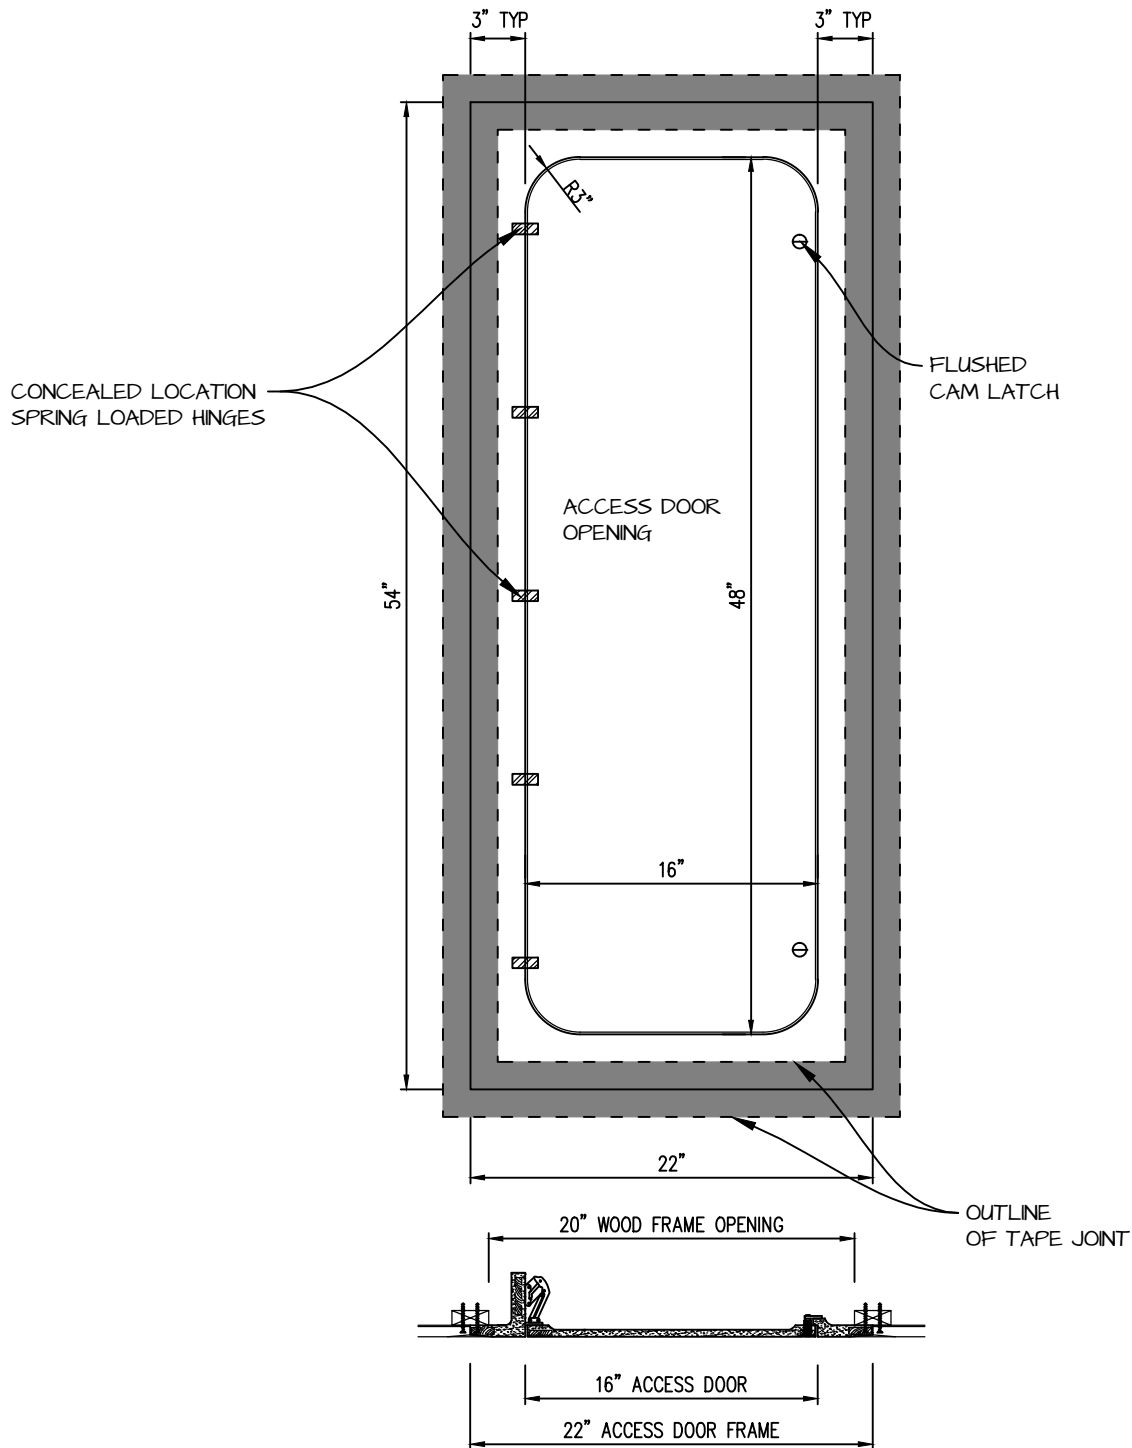

HINGED RADIUS CORNER ACCESS PANEL 16"x48"

GFRG-HG-RC-581648

 <p>CASTLE ACCESS PANELS & FORMS INC. 173 Adesso Drive, Unit 2, Concord ON L4K 3C3 Phone (905)738-8089 Fax (905)760-9234 inquiries@castleaccesspanels.com www.CastleAccessPanels.com</p>	DESIGNED: Q.P	
	DATE:	
	APPROVED: J.R	
CUSTOMER:	PROJECT:	QTY:
TITLE:	DWG NO:	SHEET OF