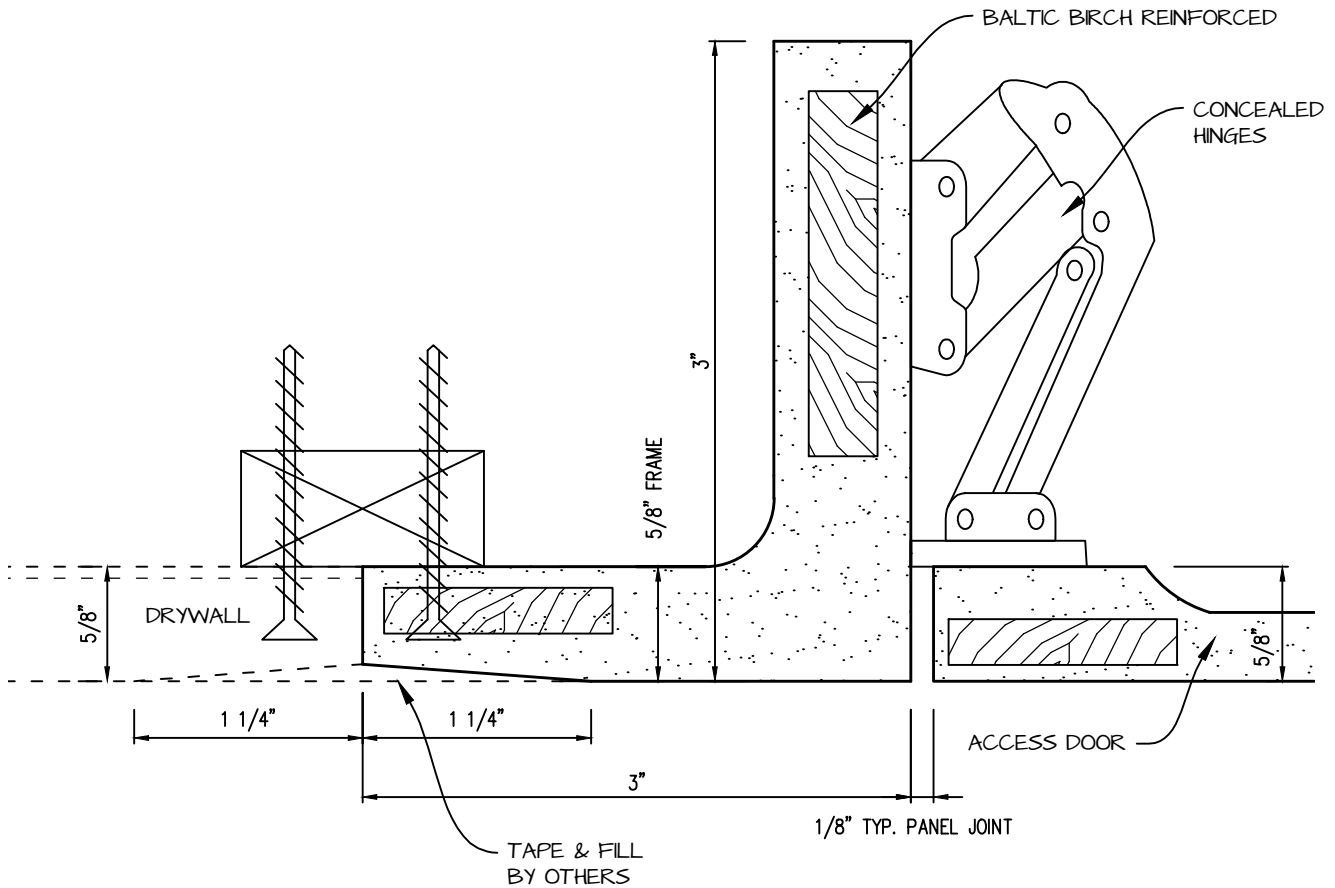

HINGED GFRG ACCESS PANEL SECTION

CASTLE Access Panels & Forms Inc.	CASTLE ACCESS PANELS & FORMS INC. 173 Adesso Drive, Unit 2, Concord ON L4K 3C3 Phone (905)738-8089 Fax (905)760-9234 inquiries@castleaccesspanels.com www.CastleAccessPanels.com	DESIGNED: Q.P. DATE:
	APPROVED: J.R.	
CUSTOMER:	PROJECT:	QTY:
TITLE:	DWG NO:	SHEET OF