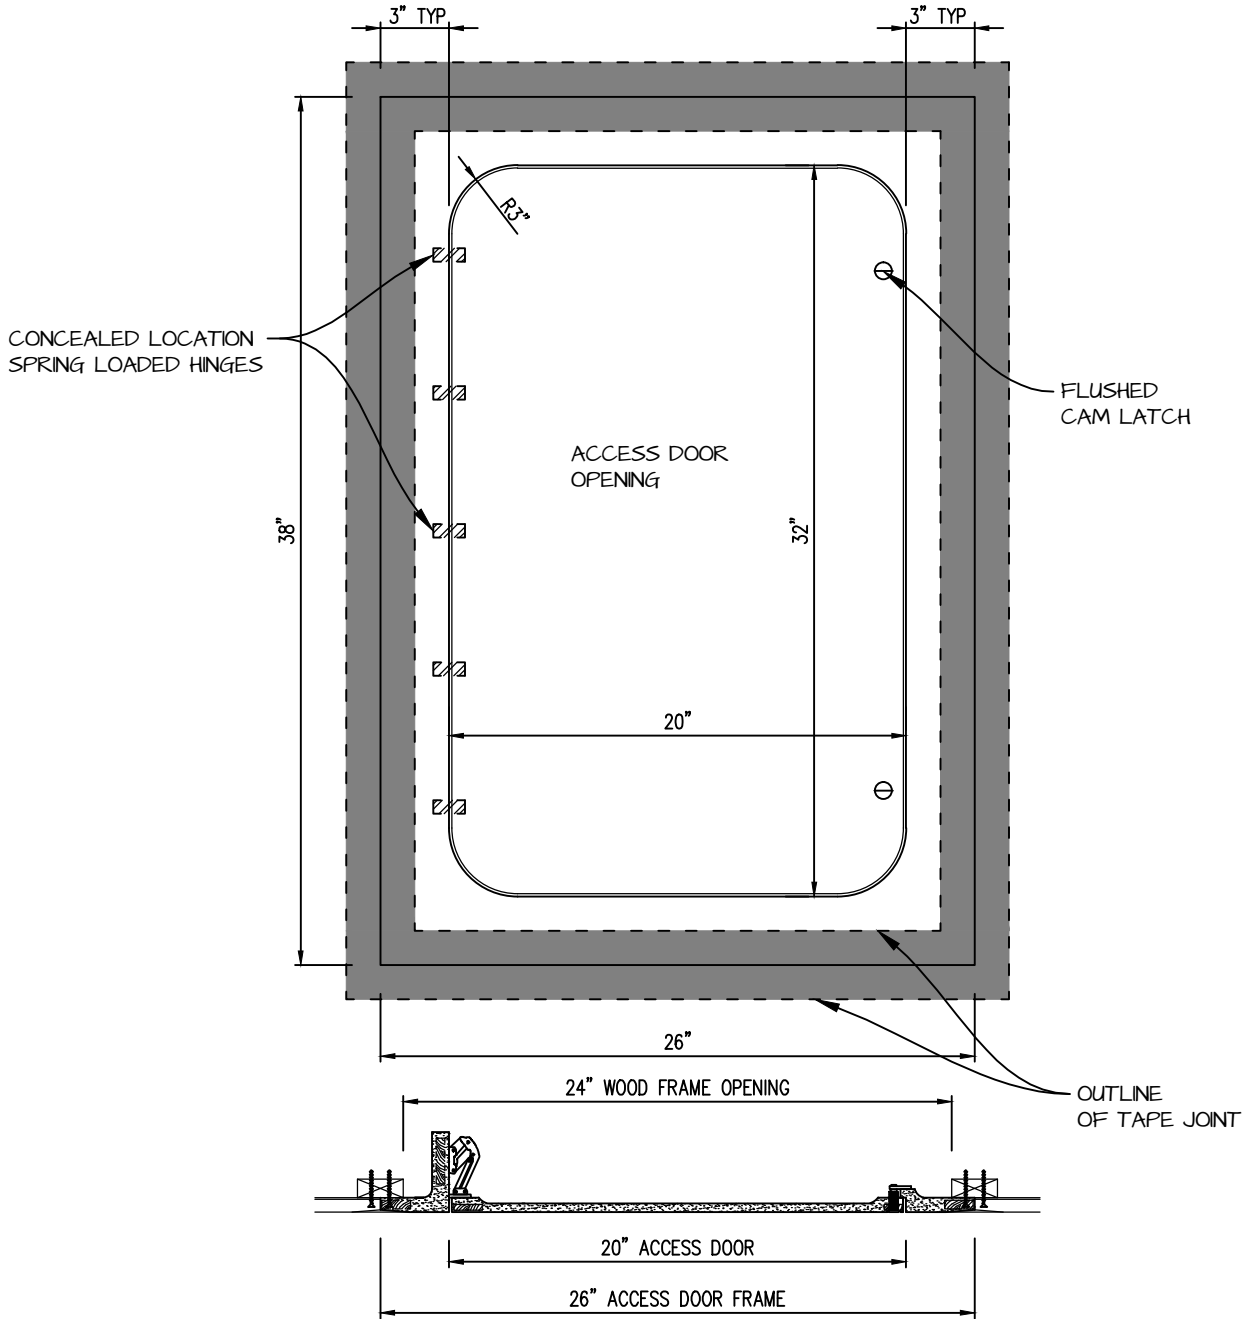

HINGED RADIUS CORNER ACCESS PANEL 20"x32"

GFRG-HG-RC-582032

 <p>CASTLE Access Panels & Forms Inc.</p>	<p>CASTLE ACCESS PANELS & FORMS INC. 173 Adesso Drive, Unit 2, Concord ON L4K 3C3 Phone (905)738-8089 Fax (905)760-9234 inquiries@castleaccesspanels.com www.CastleAccessPanels.com</p>	DESIGNED: Q.P DATE:
	APPROVED: J.R	
CUSTOMER:	PROJECT:	QTY:
TITLE:	DWG NO:	SHEET OF