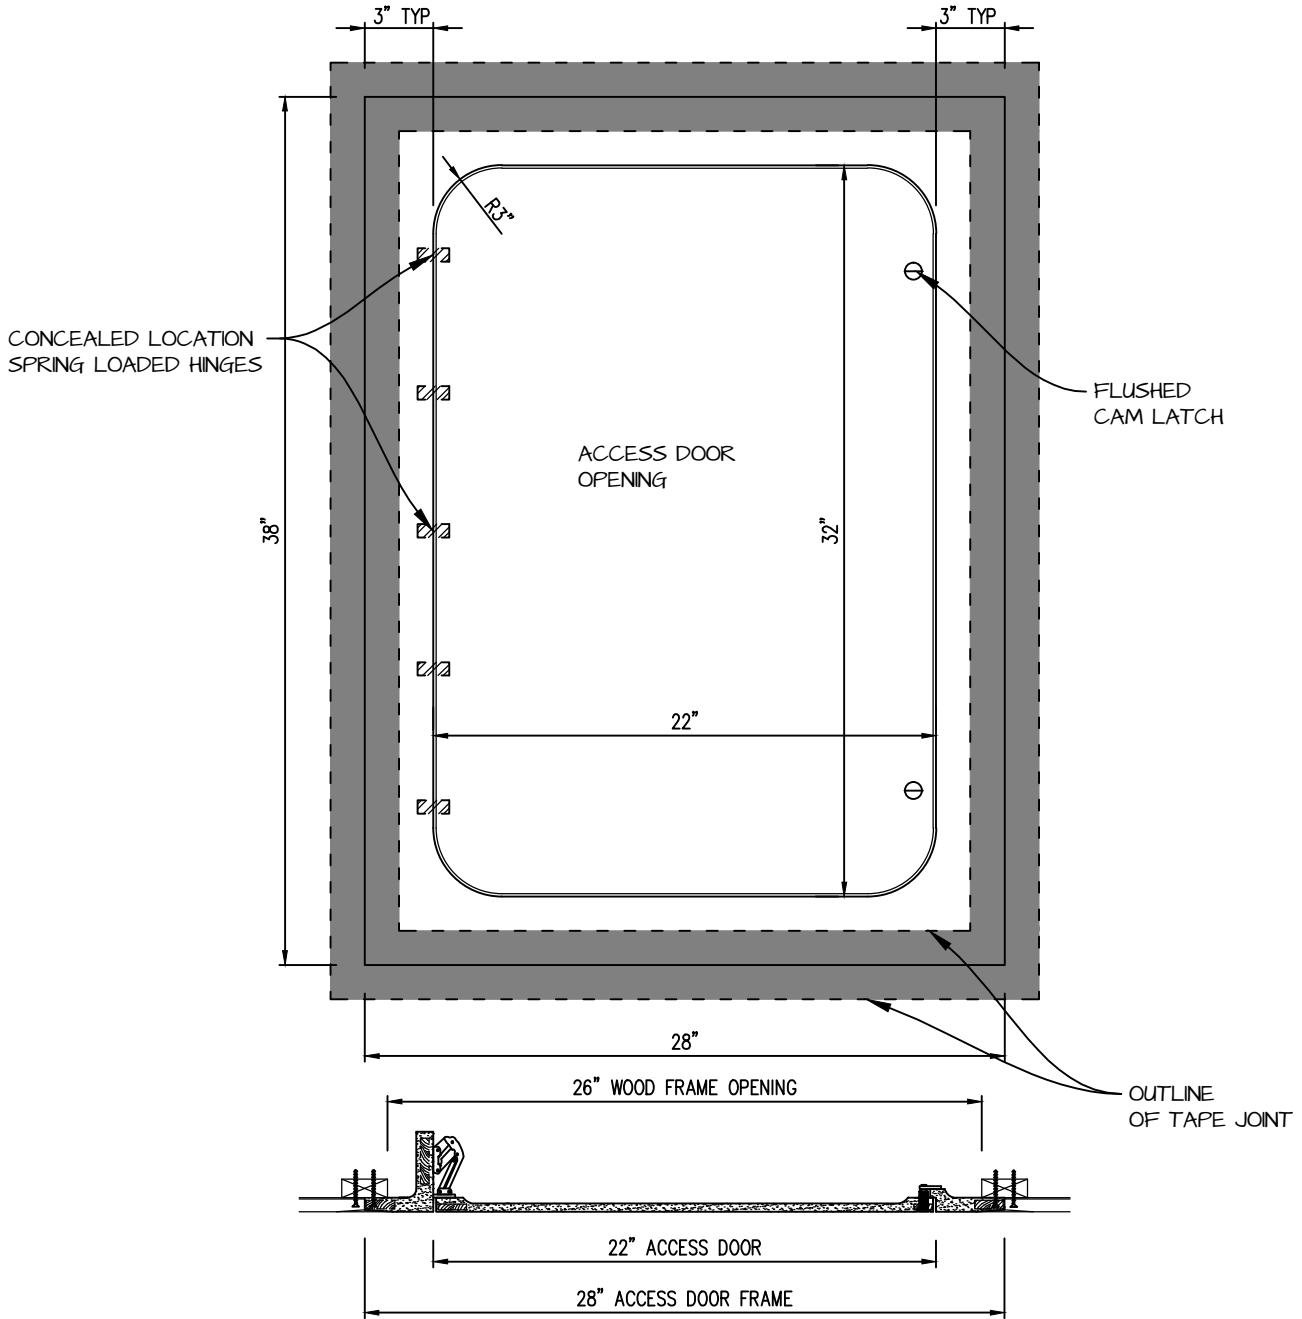

HINGED RADIUS CORNER ACCESS PANEL 22"x32"
GFRG-HG-RC-582232

 <p>CASTLE ACCESS PANELS & FORMS INC. 173 Adesso Drive, Unit 2, Concord ON L4K 3C3 Phone (905)738-8089 Fax (905)760-9234 inquiries@castleaccesspanels.com www.CastleAccessPanels.com</p>	DESIGNED: Q.P	
	DATE:	
	APPROVED: J.R	
CUSTOMER:	PROJECT:	QTY:
TITLE:	DWG NO:	SHEET OF