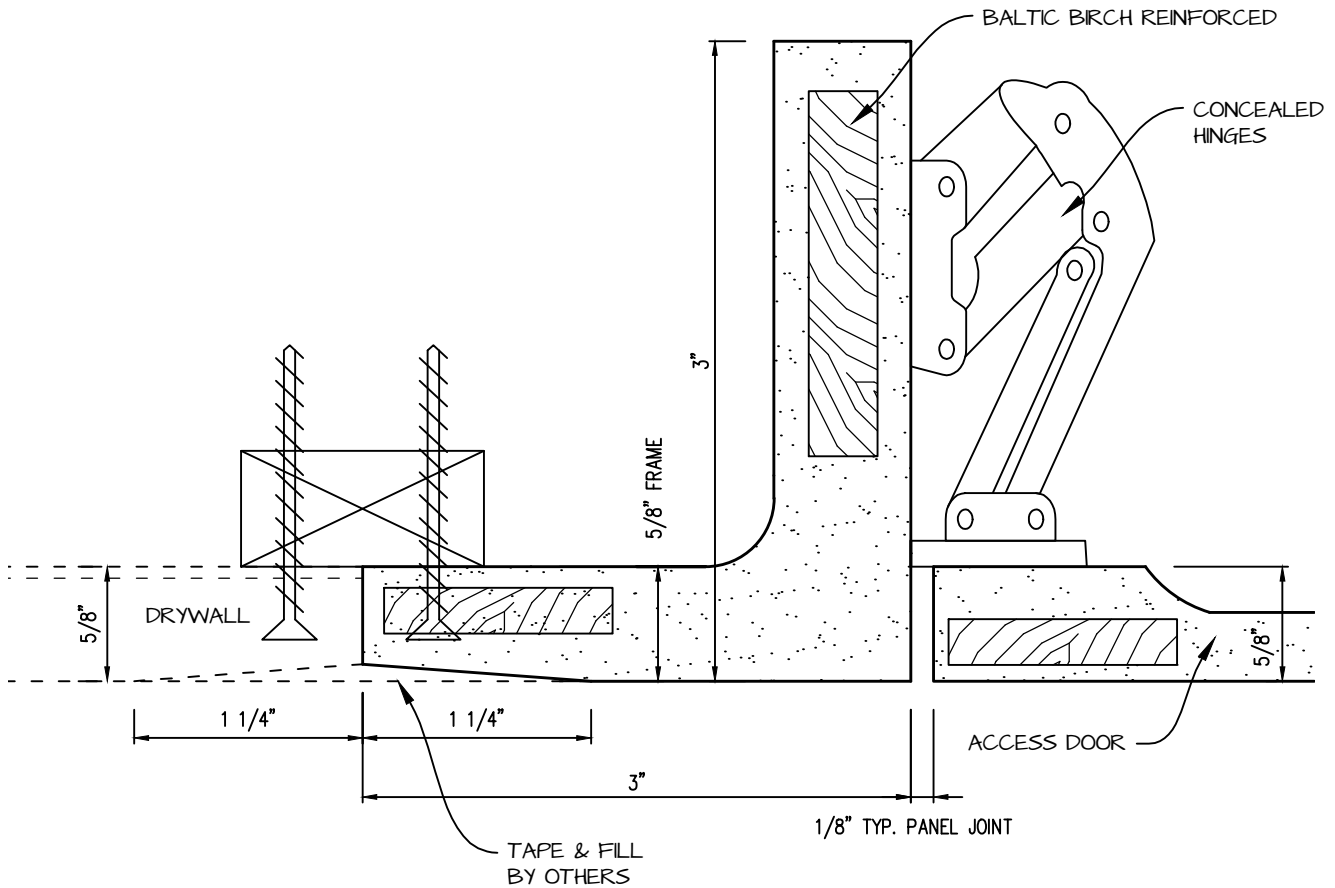

HINGED GFRG ACCESS PANEL SECTION

CASTLE Access Panels & Forms Inc.	CASTLE ACCESS PANELS & FORMS INC. 173 Adesso Drive, Unit 2, Concord ON L4K 3C3 Phone (905)738-8089 Fax (905)760-9234 inquiries@castleaccesspanels.com www.CastleAccessPanels.com	DESIGNED: Q.P. DATE:
	APPROVED: J.R.	
CUSTOMER:	PROJECT:	QTY:
TITLE:	DWG NO:	SHEET OF