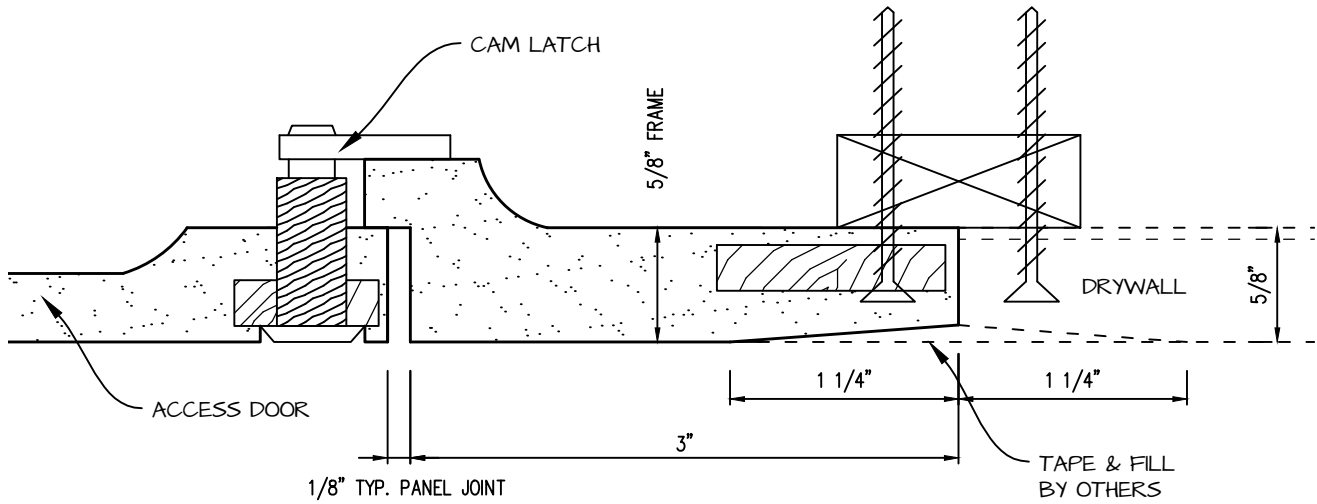

HINGED GFRG ACCESS PANEL SECTION

CASTLE Access Panels & Forms Inc.	CASTLE ACCESS PANELS & FORMS INC. 173 Adesso Drive, Unit 2, Concord ON L4K 3C3 Phone (905)738-8089 Fax (905)760-9234 inquiries@castleaccesspanels.com www.CastleAccessPanels.com	DESIGNED: Q.P. DATE:
	APPROVED: J.R.	
CUSTOMER:	PROJECT:	QTY:
TITLE:	DWG NO:	SHEET OF