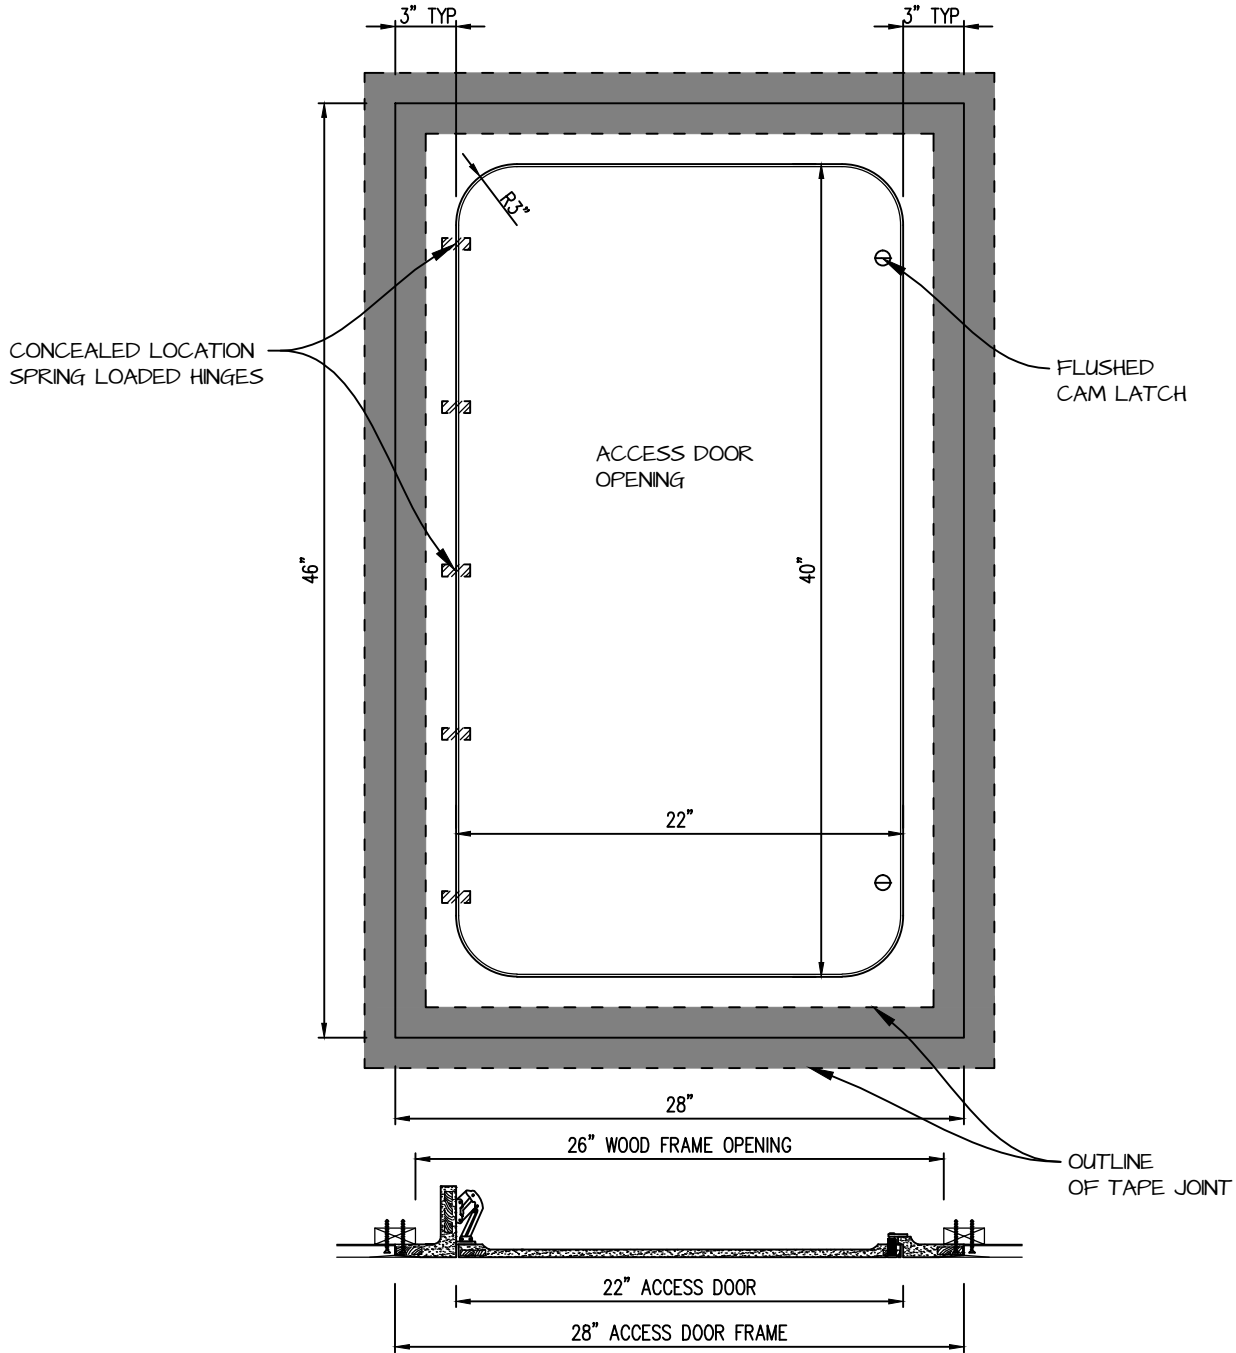

HINGED RADIUS CORNER ACCESS PANEL 22"x40"
GFRG-HG-RC-582240

 <p>CASTLE ACCESS PANELS & FORMS INC. 173 Adesso Drive, Unit 2, Concord ON L4K 3C3 Phone (905)738-8089 Fax (905)760-9234 inquiries@castleaccesspanels.com www.CastleAccessPanels.com</p>	DESIGNED: Q.P	
	DATE:	
	APPROVED: J.R	
CUSTOMER:	PROJECT:	QTY:
TITLE:	DWG NO:	SHEET OF