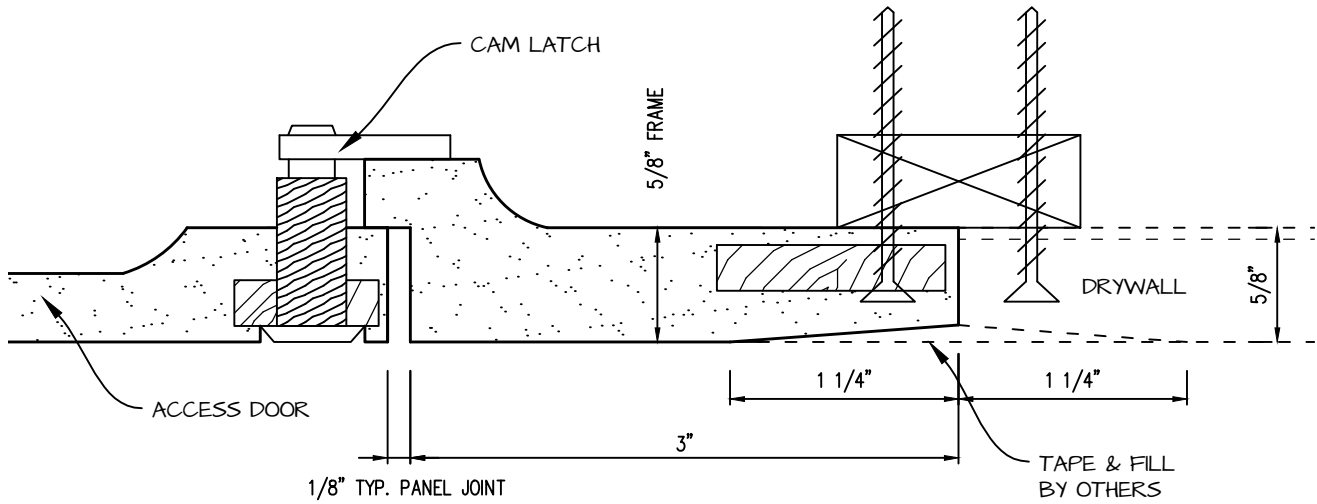

HINGED GFRG ACCESS PANEL SECTION

CASTLE Access Panels & Forms Inc.	CASTLE ACCESS PANELS & FORMS INC. 173 Adesso Drive, Unit 2, Concord ON L4K 3C3 Phone (905)738-8089 Fax (905)760-9234 inquiries@castleaccesspanels.com www.CastleAccessPanels.com	DESIGNED: Q.P. DATE:	
	CUSTOMER:	PROJECT:	APPROVED: J.R.
TITLE:	DWG NO:	QTY: SHEET OF