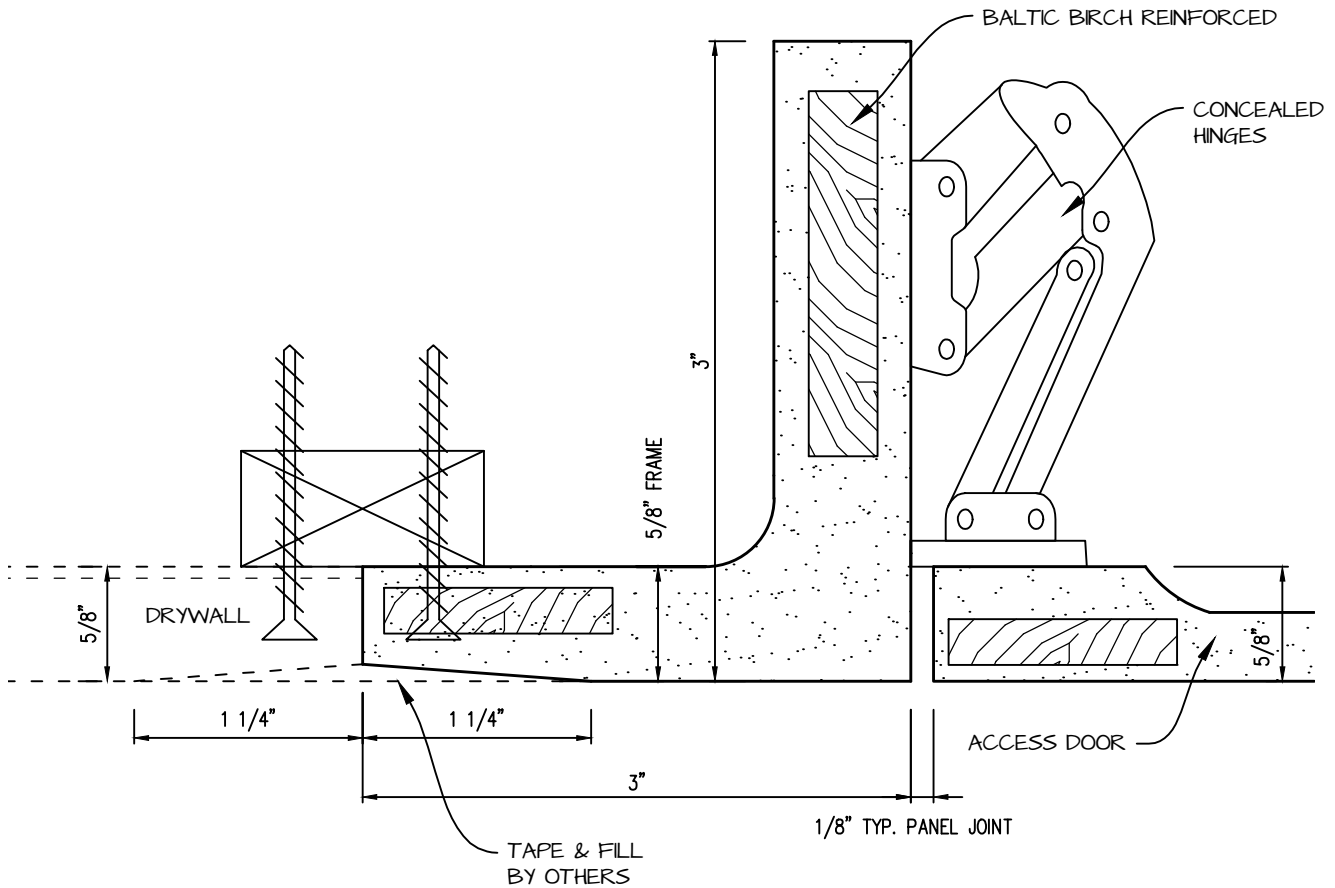

HINGED GFRG ACCESS PANEL SECTION

CASTLE Access Panels & Forms Inc.	CASTLE ACCESS PANELS & FORMS INC. 173 Adesso Drive, Unit 2, Concord ON L4K 3C3 Phone (905)738-8089 Fax (905)760-9234 inquiries@castleaccesspanels.com www.CastleAccessPanels.com	DESIGNED: Q.P. DATE:	
	CUSTOMER:	PROJECT:	APPROVED: J.R.
TITLE:	DWG NO:	QTY: SHEET OF