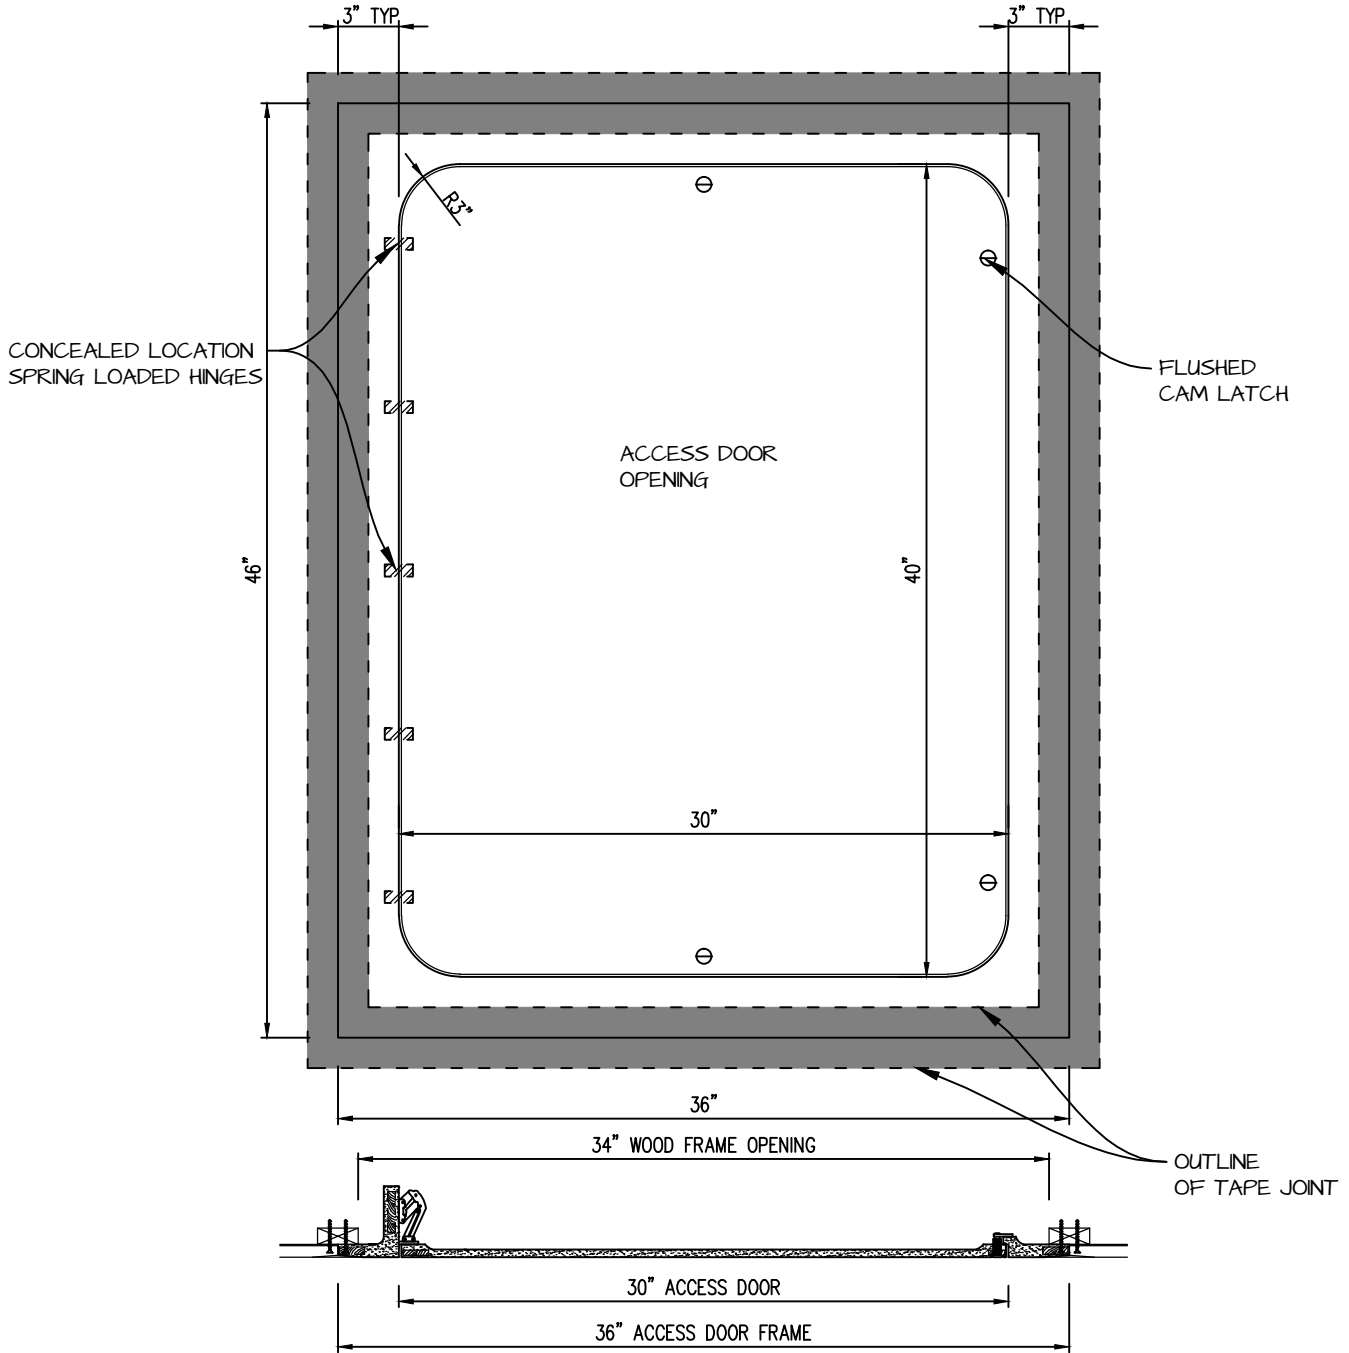

HINGED RADIUS CORNER ACCESS PANEL 30"x40"
GFRG-HG-RC-583040

 <p>CASTLE ACCESS PANELS & FORMS INC. 173 Adesso Drive, Unit 2, Concord ON L4K 3C3 Phone (905)738-8089 Fax (905)760-9234 inquiries@castleaccesspanels.com www.CastleAccessPanels.com</p>	DESIGNED: Q.P	
	DATE:	
	APPROVED: J.R	
CUSTOMER:	PROJECT:	QTY:
TITLE:	DWG NO:	SHEET OF