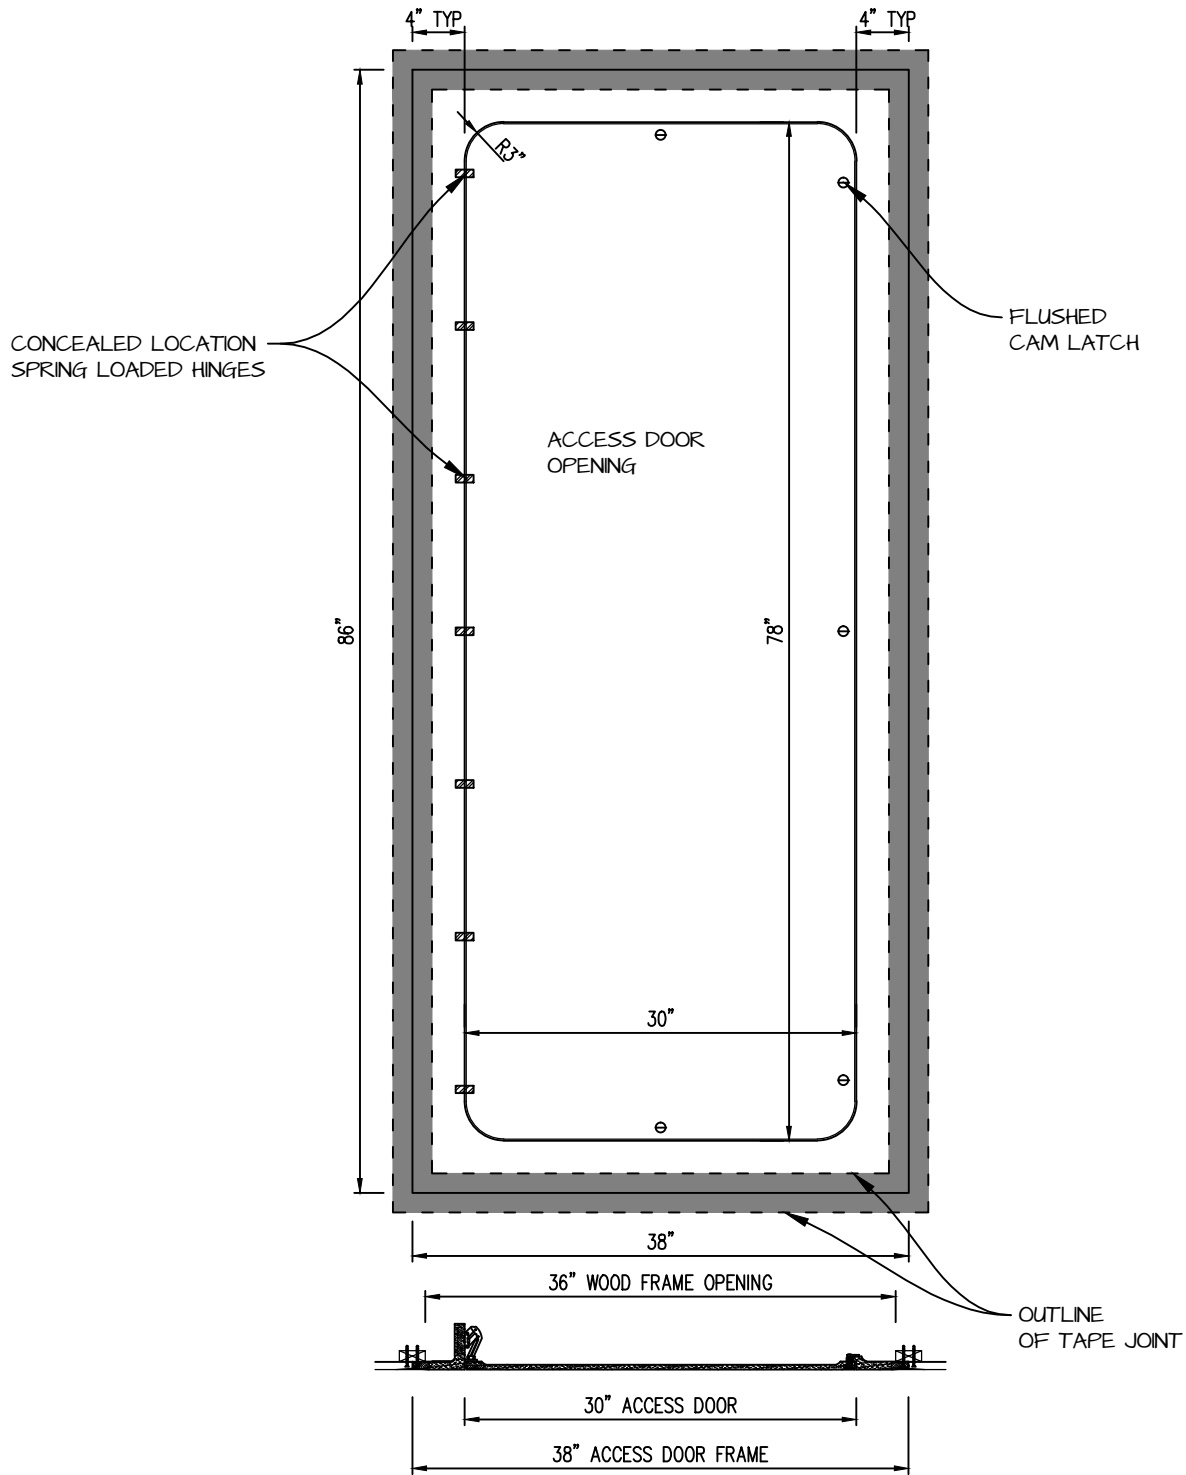

HINGED RADIUS CORNER ACCESS PANEL 30"x78"

GFRG-HG-RC-583078

CASTLE ACCESS PANELS & FORMS INC.

173 Adesso Drive, Unit 2, Concord ON L4K 3C3

Phone (905)738-8089 Fax (905)760-9234

inquiries@castleaccesspanels.com