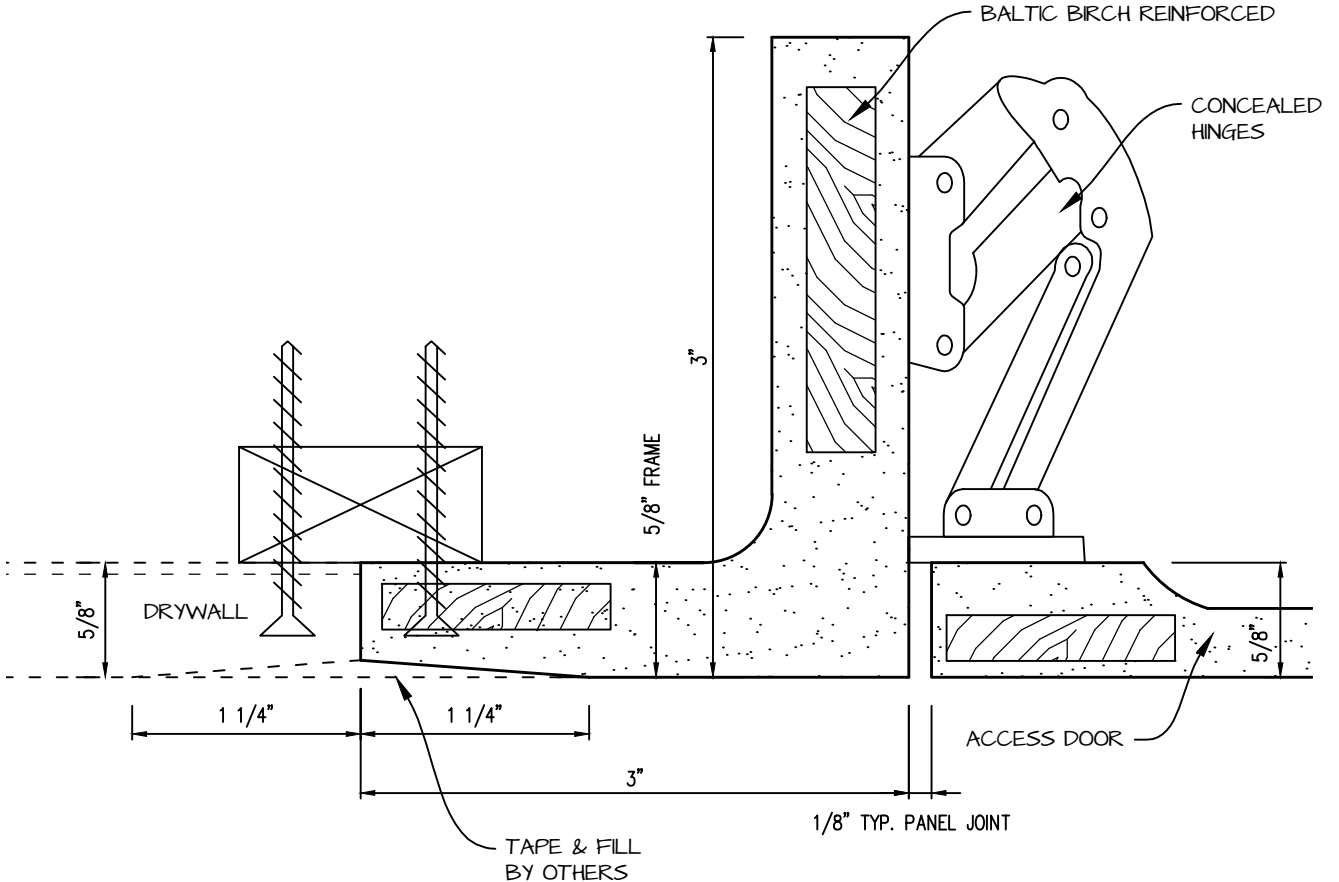

HINGED GFRG ACCESS PANEL SECTION

CASTLE Access Panels & Forms Inc.	CASTLE ACCESS PANELS & FORMS INC. 173 Adesso Drive, Unit 2, Concord ON L4K 3C3 Phone (905)738-8089 Fax (905)760-9234 inquiries@castleaccesspanels.com www.CastleAccessPanels.com	DESIGNED: Q.P. DATE:
		APPROVED: J.R.
CUSTOMER:	PROJECT:	QTY:
TITLE:	DWG NO:	SHEET OF