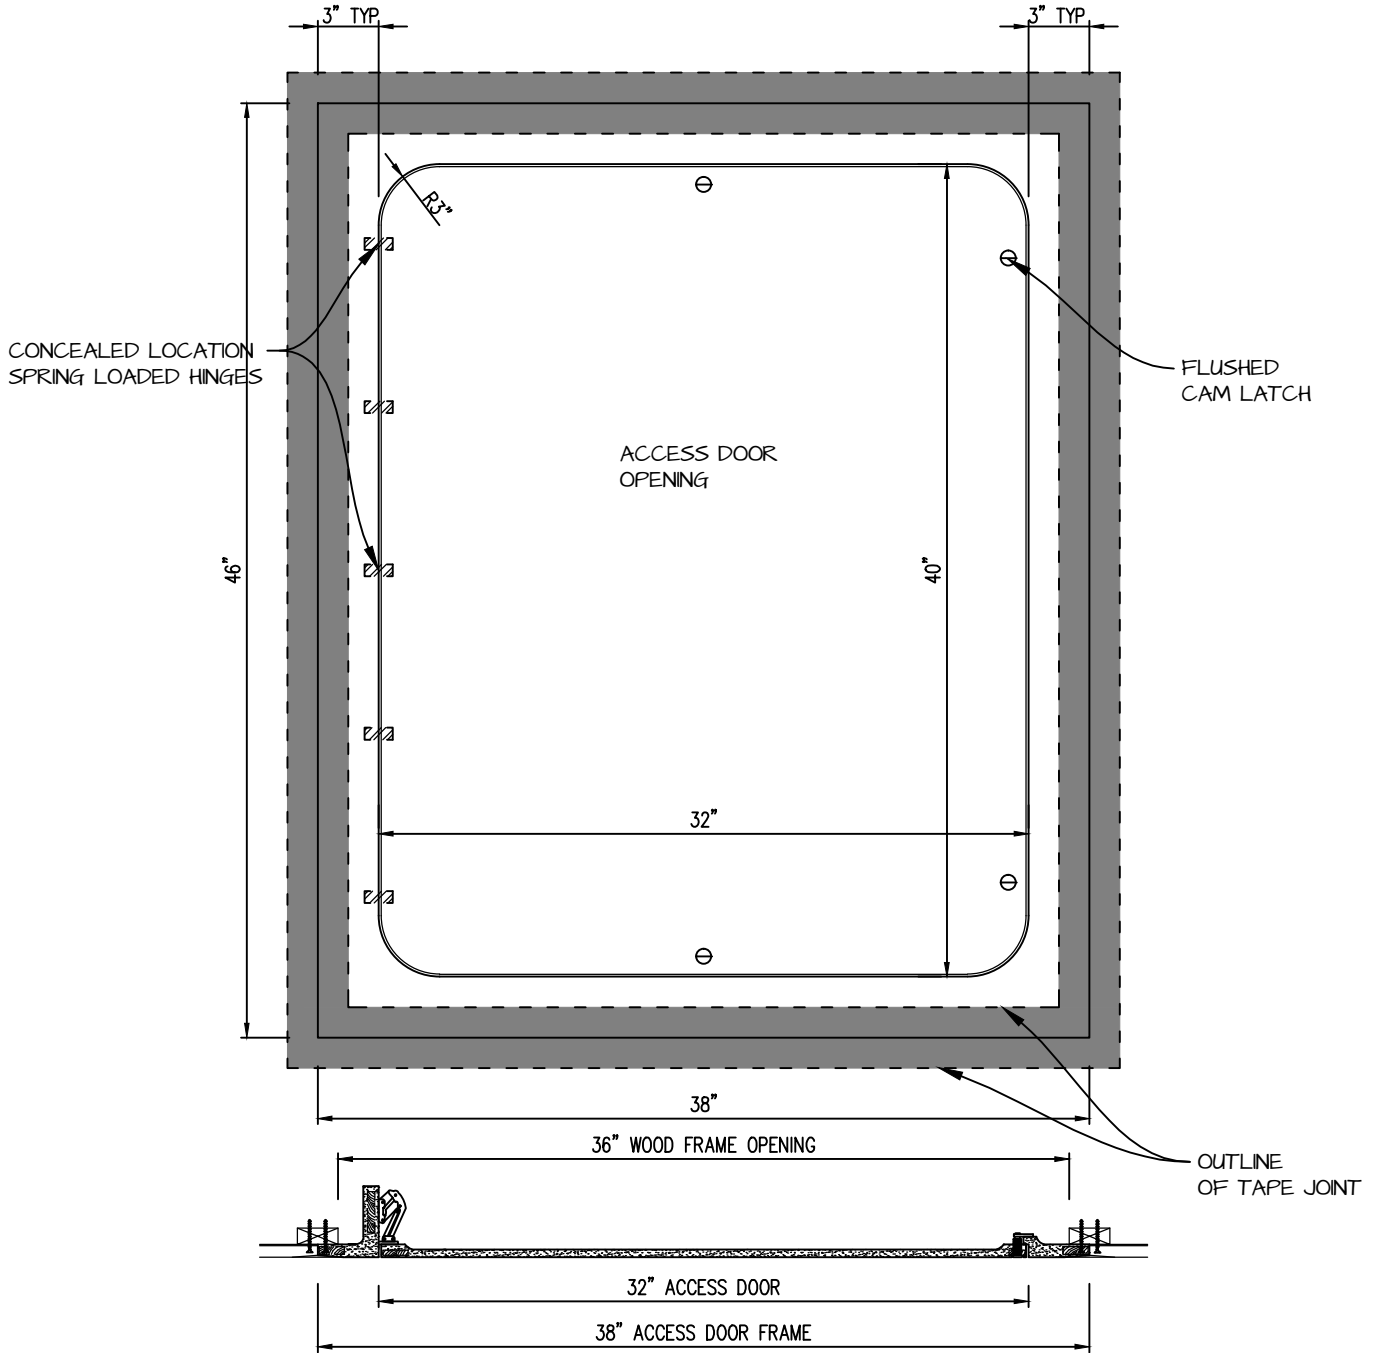

HINGED RADIUS CORNER ACCESS PANEL 32"x40"

GFRG-HG-RC-583240

 <p>CASTLE Access Panels & Forms Inc.</p>	<p>CASTLE ACCESS PANELS & FORMS INC. 173 Adesso Drive, Unit 2, Concord ON L4K 3C3 Phone (905)738-8089 Fax (905)760-9234 inquiries@castleaccesspanels.com www.CastleAccessPanels.com</p>	DESIGNED: Q.P
		DATE:
		APPROVED: J.R
CUSTOMER:	PROJECT:	QTY:
TITLE:	DWG NO:	SHEET OF