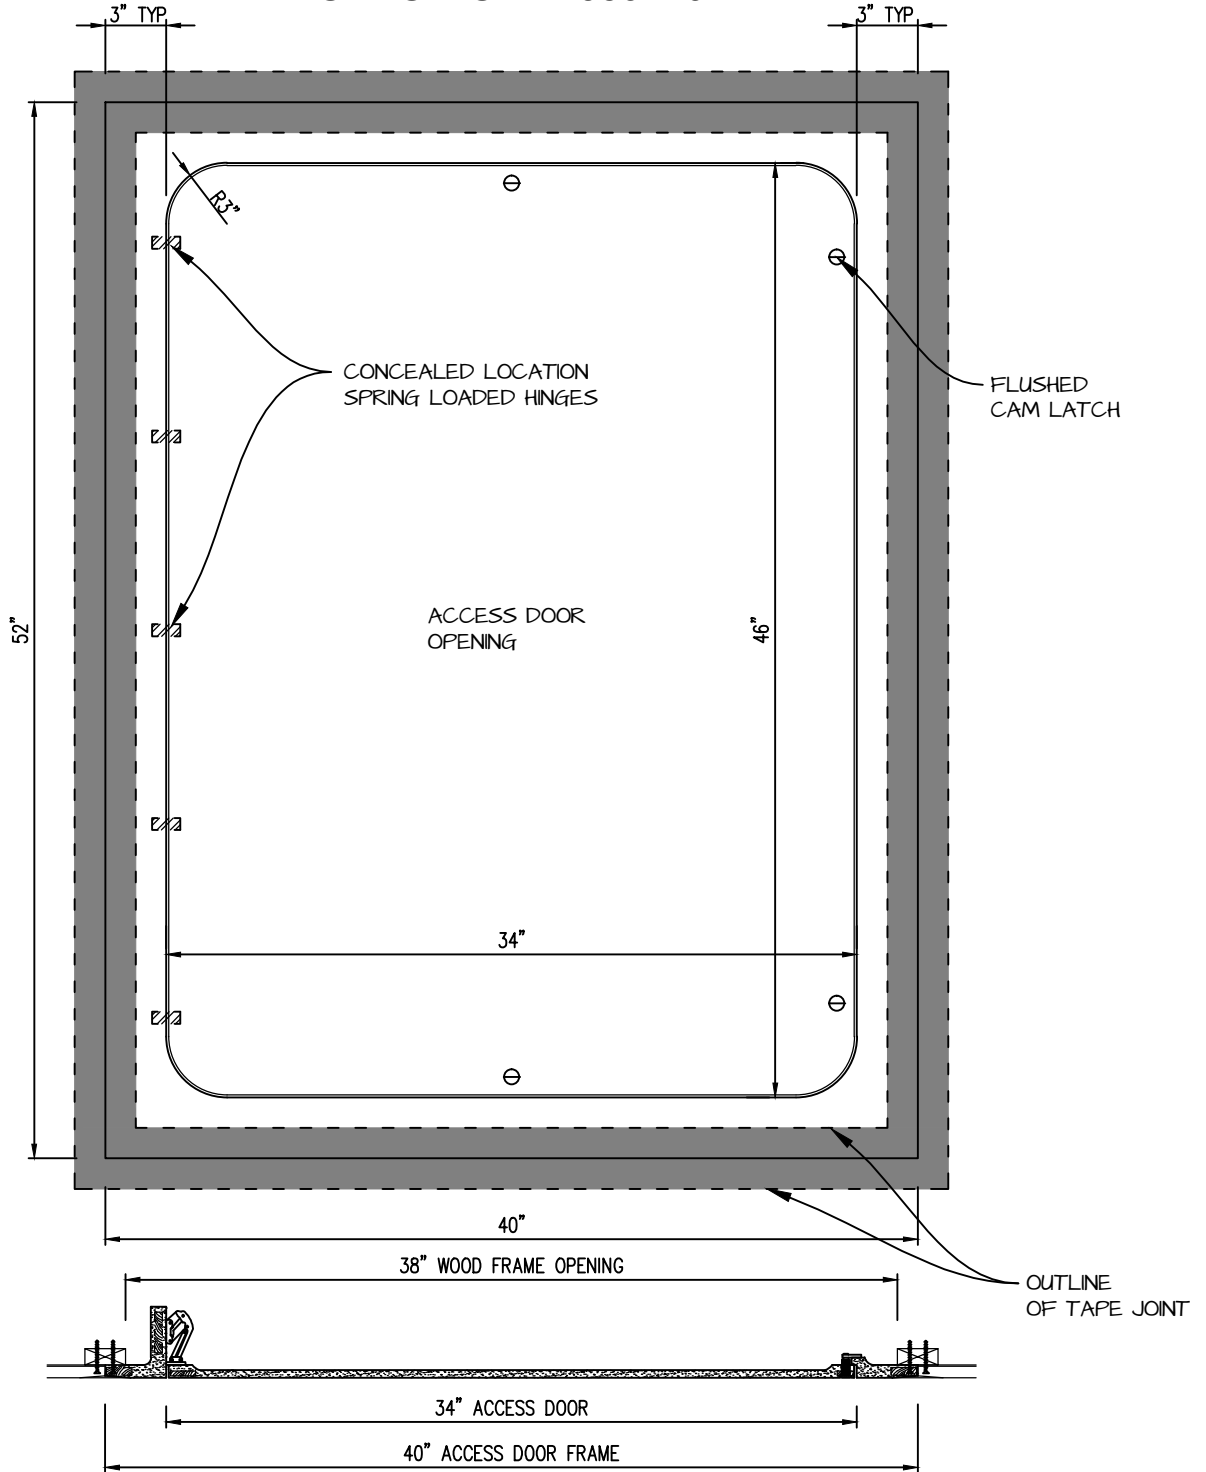

HINGED RADIUS CORNER ACCESS PANEL 34"x46"

GFRG-HG-RC-583446

CASTLE ACCESS PANELS & FORMS INC.

173 Adesso Drive, Unit 2, Concord ON L4K 3C3

Phone (905)738-8089 Fax (905)760-9234

inquiries@castleaccesspanels.com