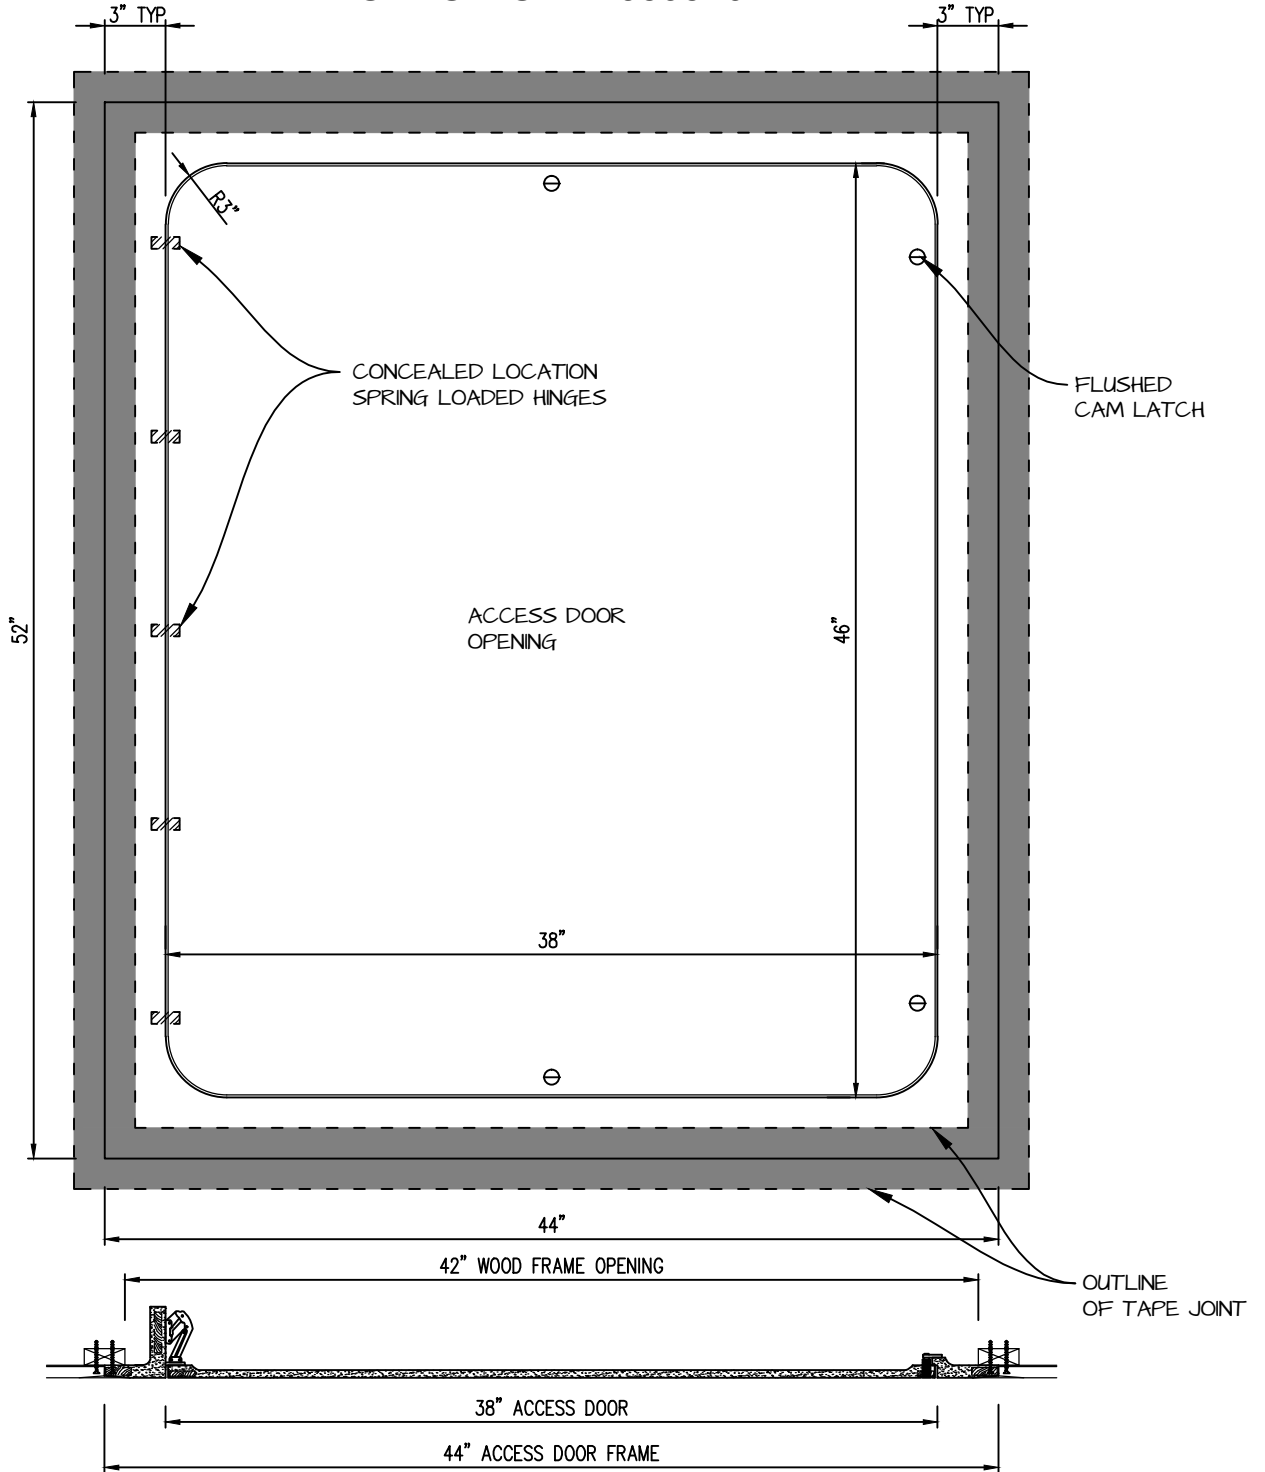

HINGED RADIUS CORNER ACCESS PANEL 38"x46"

GFRG-HG-RC-583846

CASTLE ACCESS PANELS & FORMS INC.

173 Adesso Drive, Unit 2, Concord ON L4K 3C3

Phone (905)738-8089 Fax (905)760-9234

inquiries@castleaccesspanels.com