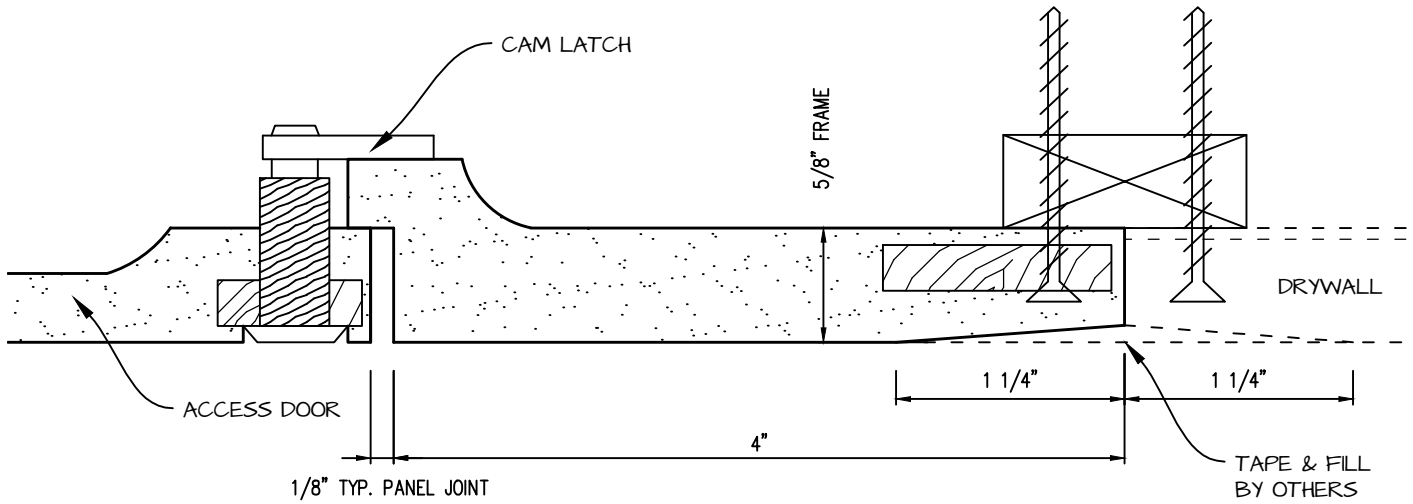

HINGED GFRG ACCESS PANEL SECTION (4" FRAME)

 <p>CASTLE Access Panels & Forms Inc.</p>	<p>CASTLE ACCESS PANELS & FORMS INC. 173 Adesso Drive, Unit 2, Concord ON L4K 3C3 Phone (905)738-8089 Fax (905)760-9234 inquiries@castleaccesspanels.com www.CastleAccessPanels.com</p>		DESIGNED: Q.P. DATE:
			APPROVED: J.R.
CUSTOMER:	PROJECT:	QTY:	
TITLE:	DWG NO:	SHEET OF	