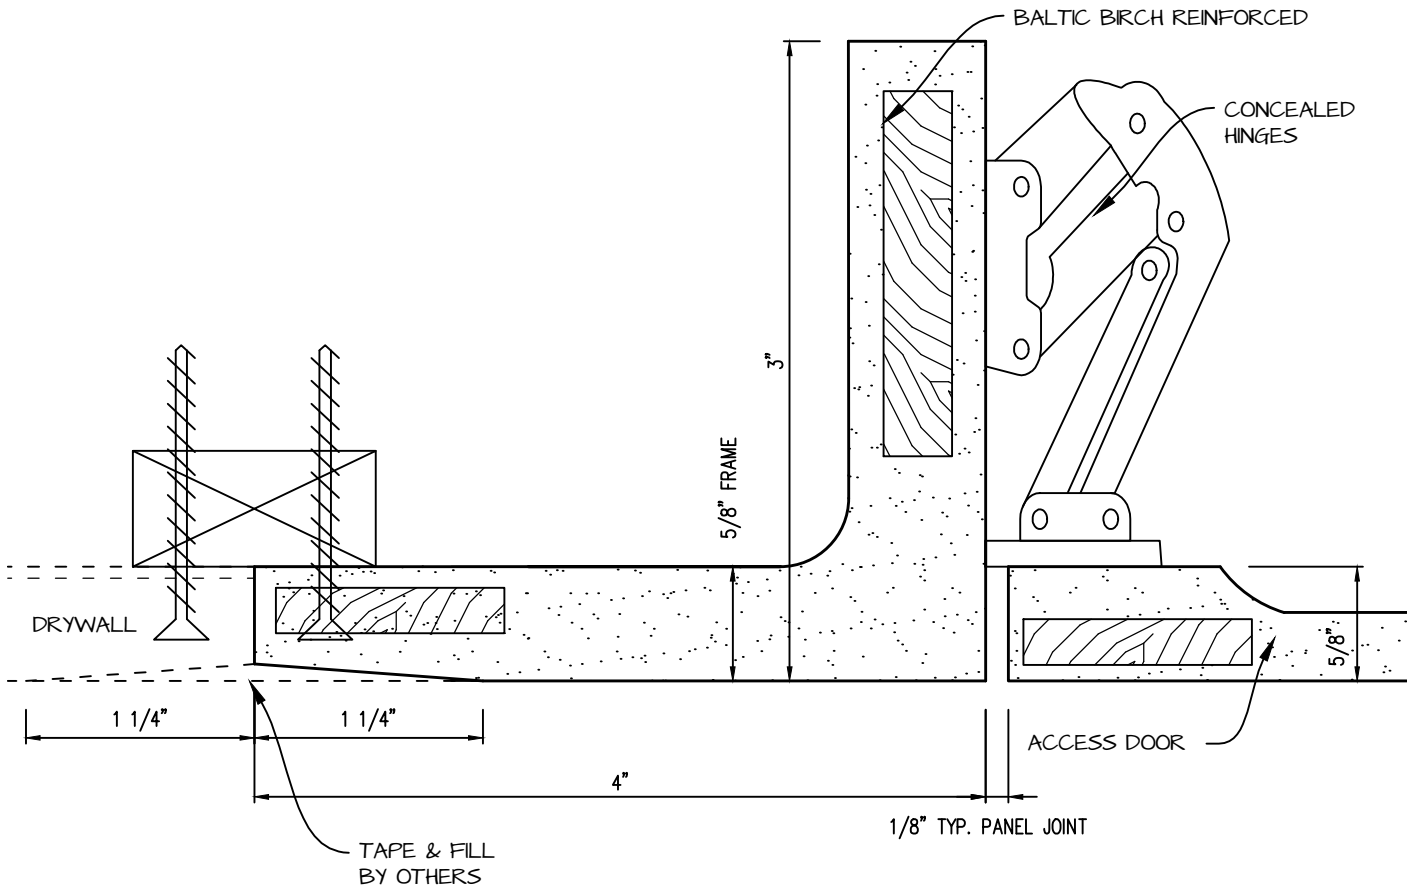

HINGED GFRG ACCESS PANEL SECTION (4" FRAME)

 <p>CASTLE Access Panels & Forms Inc.</p>	<p>CASTLE ACCESS PANELS & FORMS INC. 173 Adesso Drive, Unit 2, Concord ON L4K 3C3 Phone (905)738-8089 Fax (905)760-9234 inquiries@castleaccesspanels.com www.CastleAccessPanels.com</p>		DESIGNED: Q.P. DATE:
			APPROVED: J.R.
CUSTOMER:	PROJECT:	QTY:	
TITLE:	DWG NO:	SHEET OF	