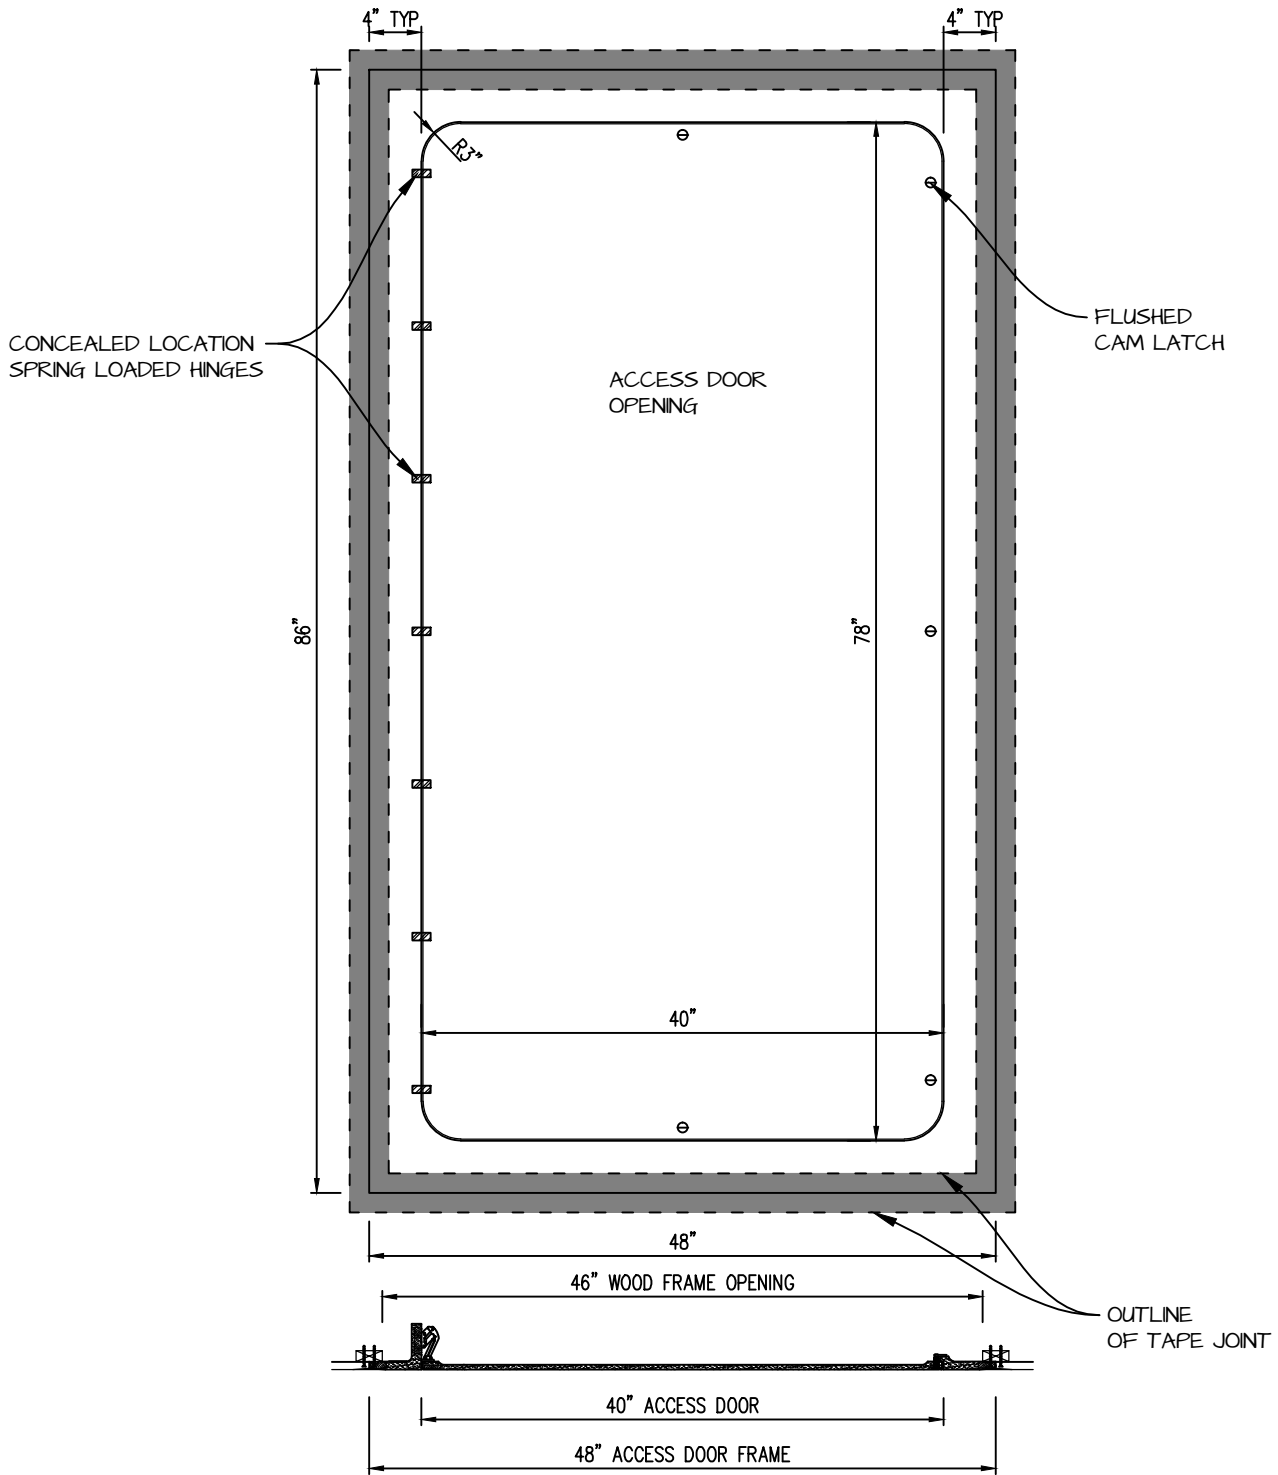

HINGED RADIUS CORNER ACCESS PANEL 40"x78"

GFRG-HG-RC-584078

CASTLE ACCESS PANELS & FORMS INC.
 173 Adesso Drive, Unit 2, Concord ON L4K 3C3
 Phone (905)738-8089 Fax (905)760-9234
 inquiries@castleaccesspanels.com
www.CastleAccessPanels.com