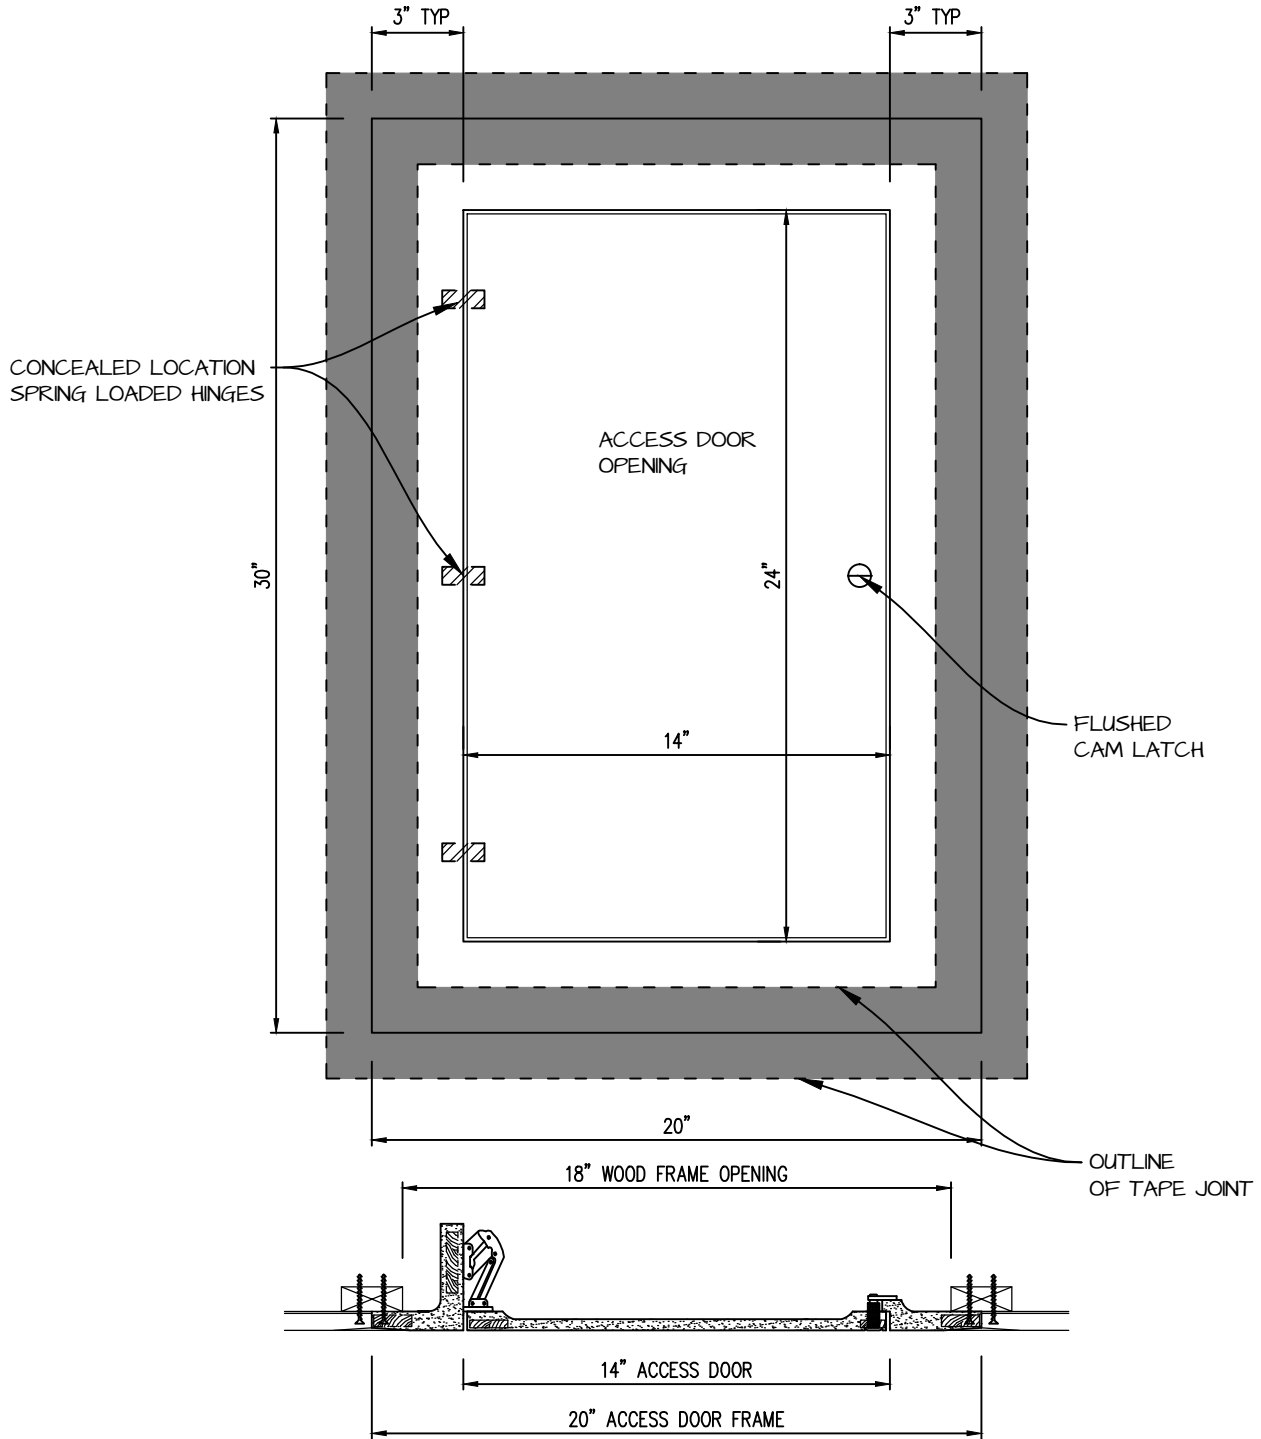

HINGED SQUARE CORNER ACCESS PANEL 14"x24"

GFRG-HG-SQ-581424

CASTLE ACCESS PANELS & FORMS INC.

173 Adesso Drive, Unit 2, Concord ON L4K 3C3

Phone (905)738-8089 Fax (905)760-9234

inquiries@castleaccesspanels.com