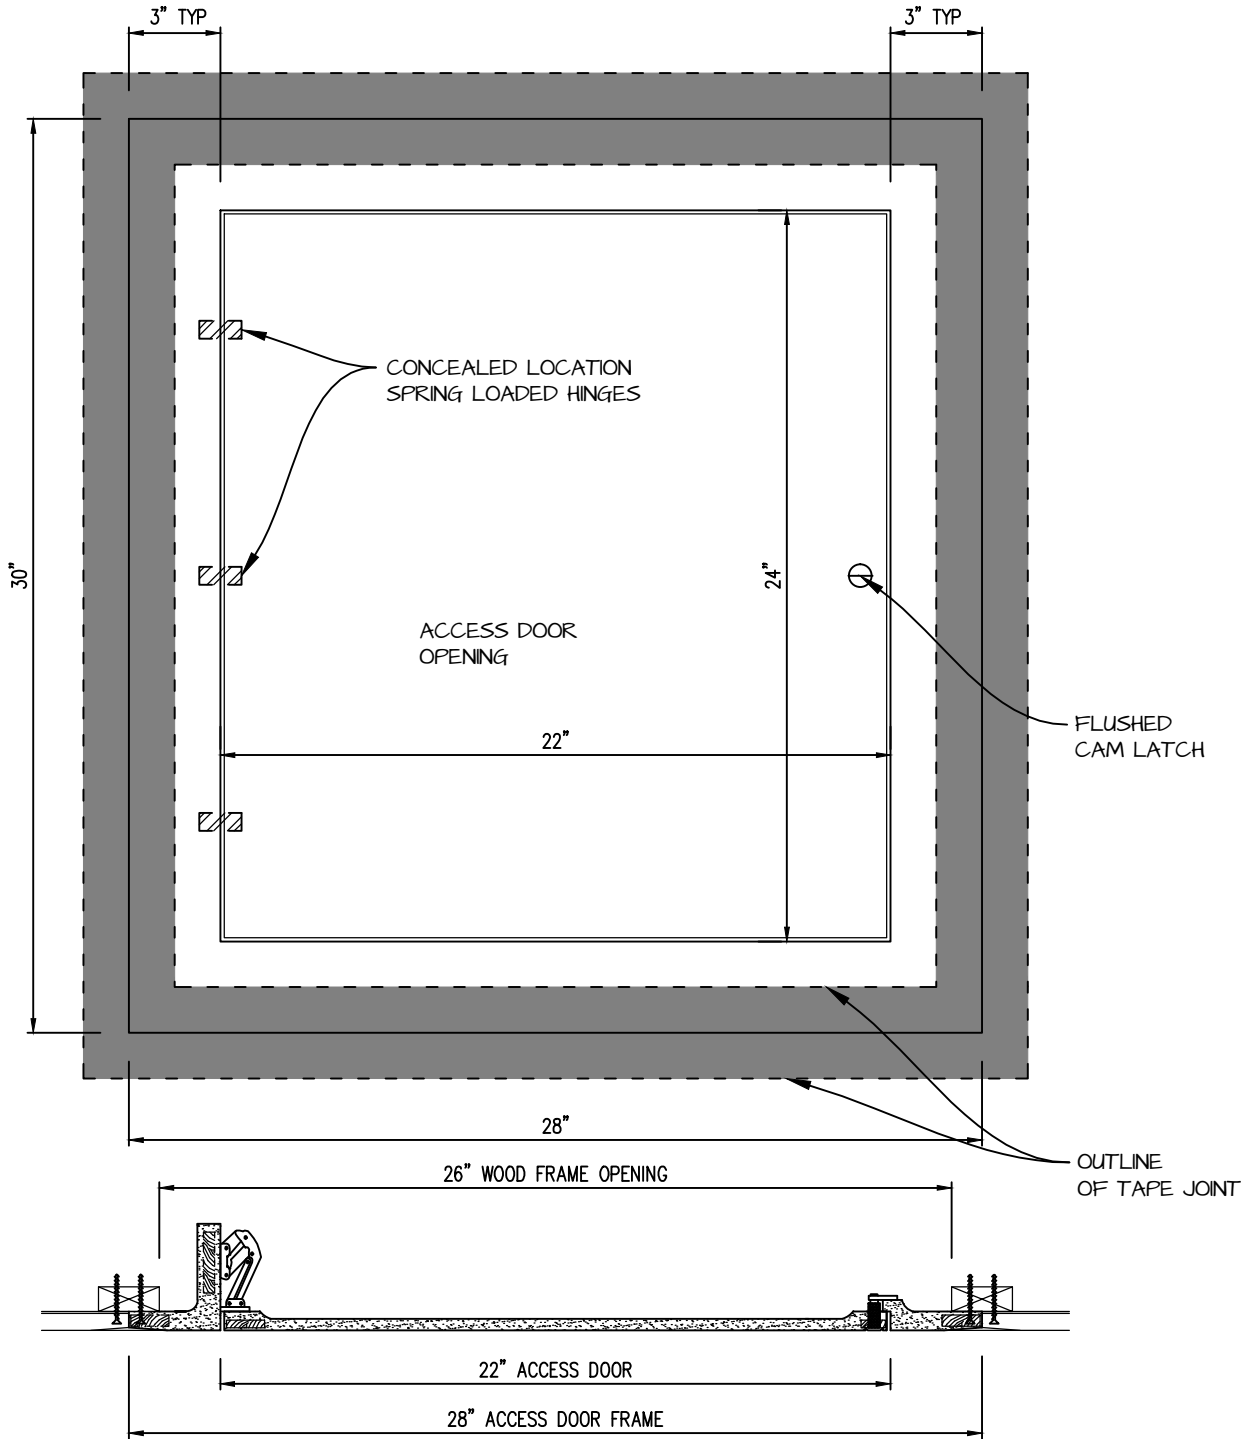

HINGED SQUARE CORNER ACCESS PANEL 22"x24"

GFRG-HG-SQ-582224

CASTLE ACCESS PANELS & FORMS INC.
 173 Adesso Drive, Unit 2, Concord ON L4K 3C3
 Phone (905)738-8089 Fax (905)760-9234
 inquiries@castleaccesspanels.com
www.CastleAccessPanels.com