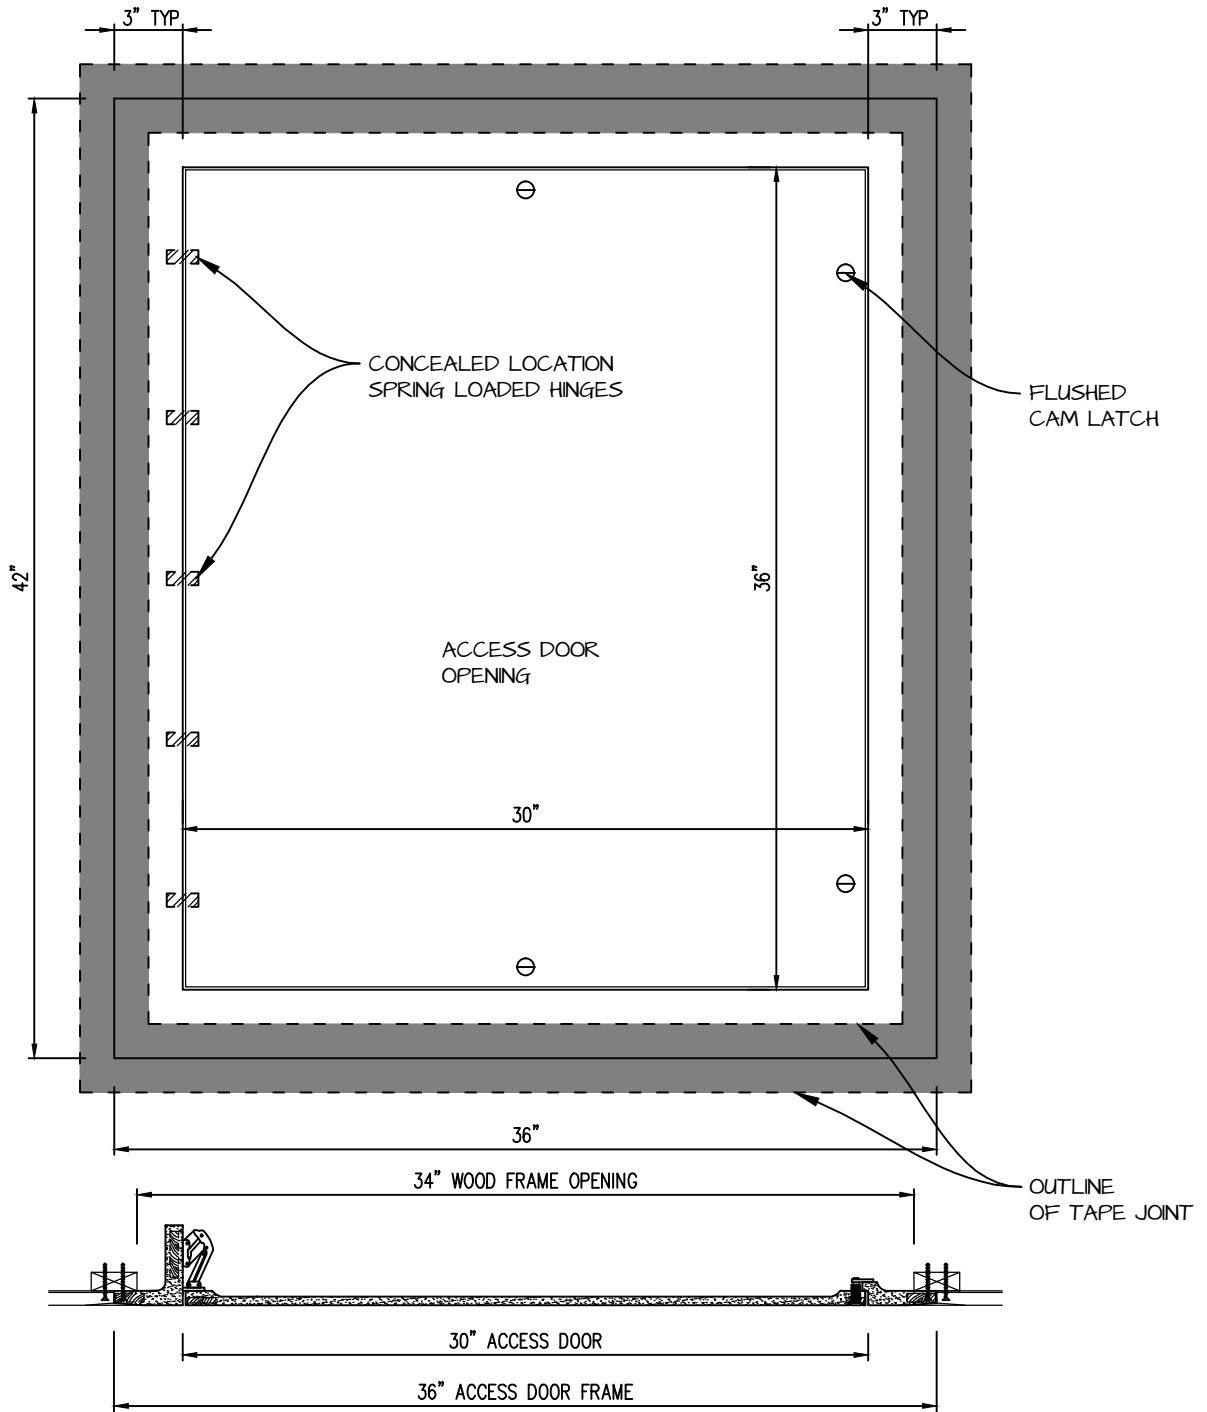

HINGED SQUARE CORNER ACCESS PANEL 30"x36"

GFRG-HG-SQ-583036

CASTLE ACCESS PANELS & FORMS INC.

173 Adesso Drive, Unit 2, Concord ON L4K 3C3

Phone (905)738-8089 Fax (905)760-9234

inquiries@castleaccesspanels.com