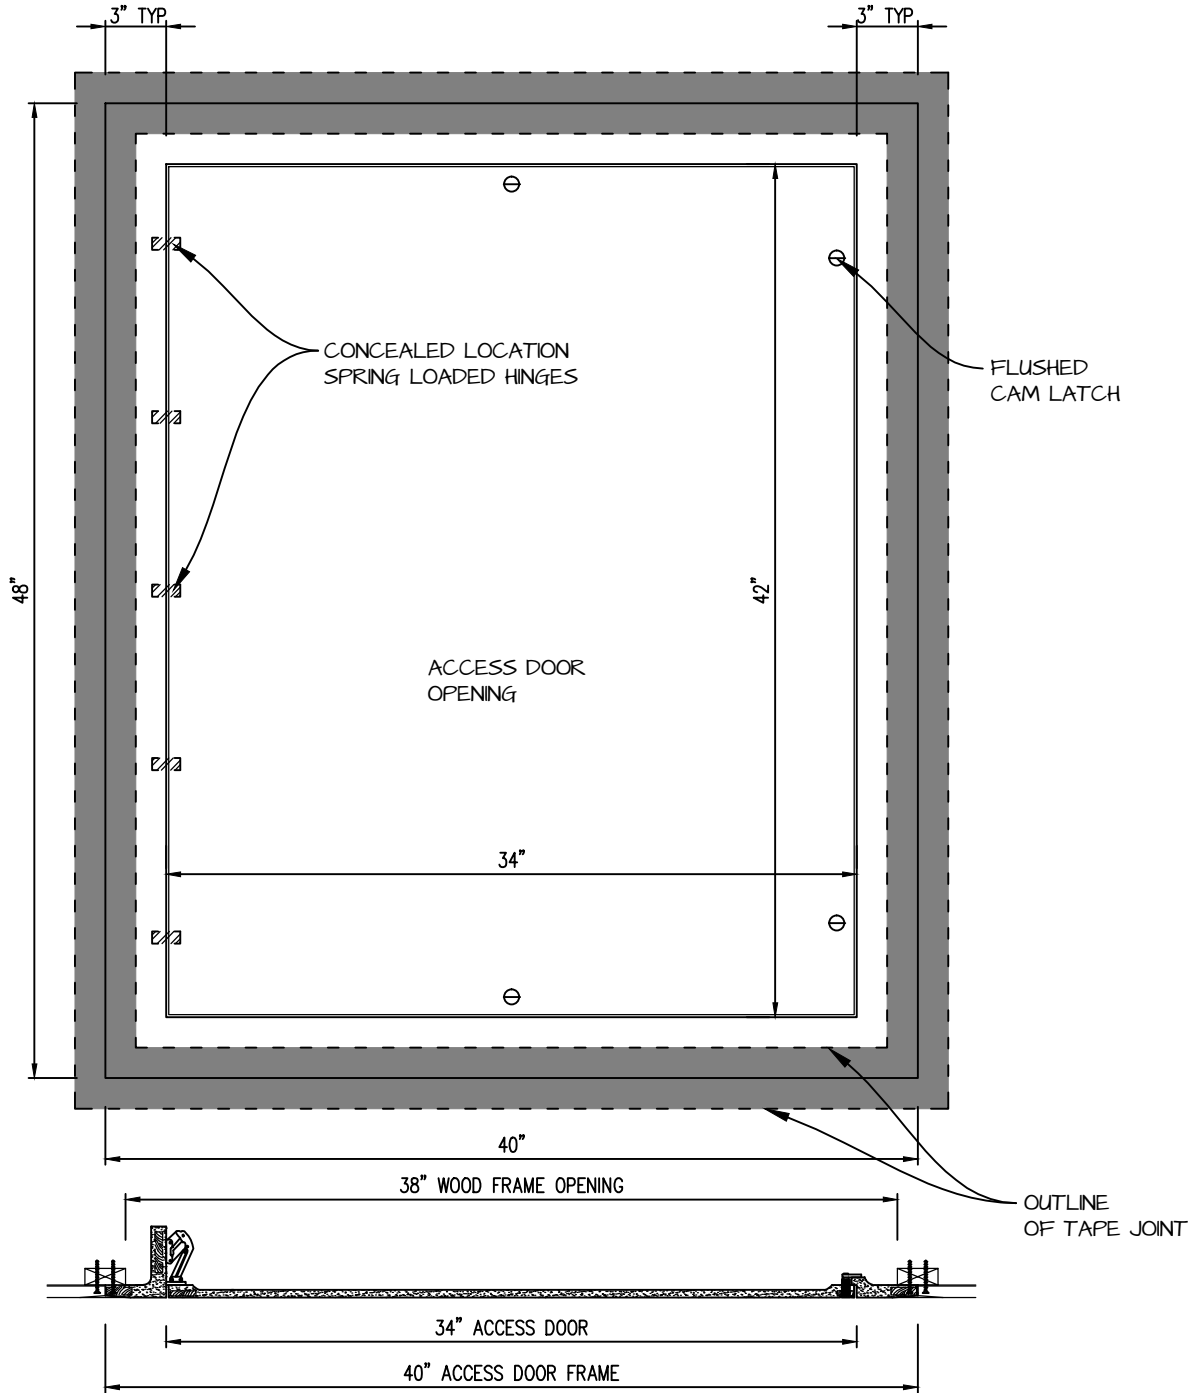

HINGED SQUARE CORNER ACCESS PANEL 34"x42"

GFRG-HG-SQ-583442

CASTLE ACCESS PANELS & FORMS INC.

173 Adesso Drive, Unit 2, Concord ON L4K 3C3

Phone (905)738-8089 Fax (905)760-9234

inquiries@castleaccesspanels.com