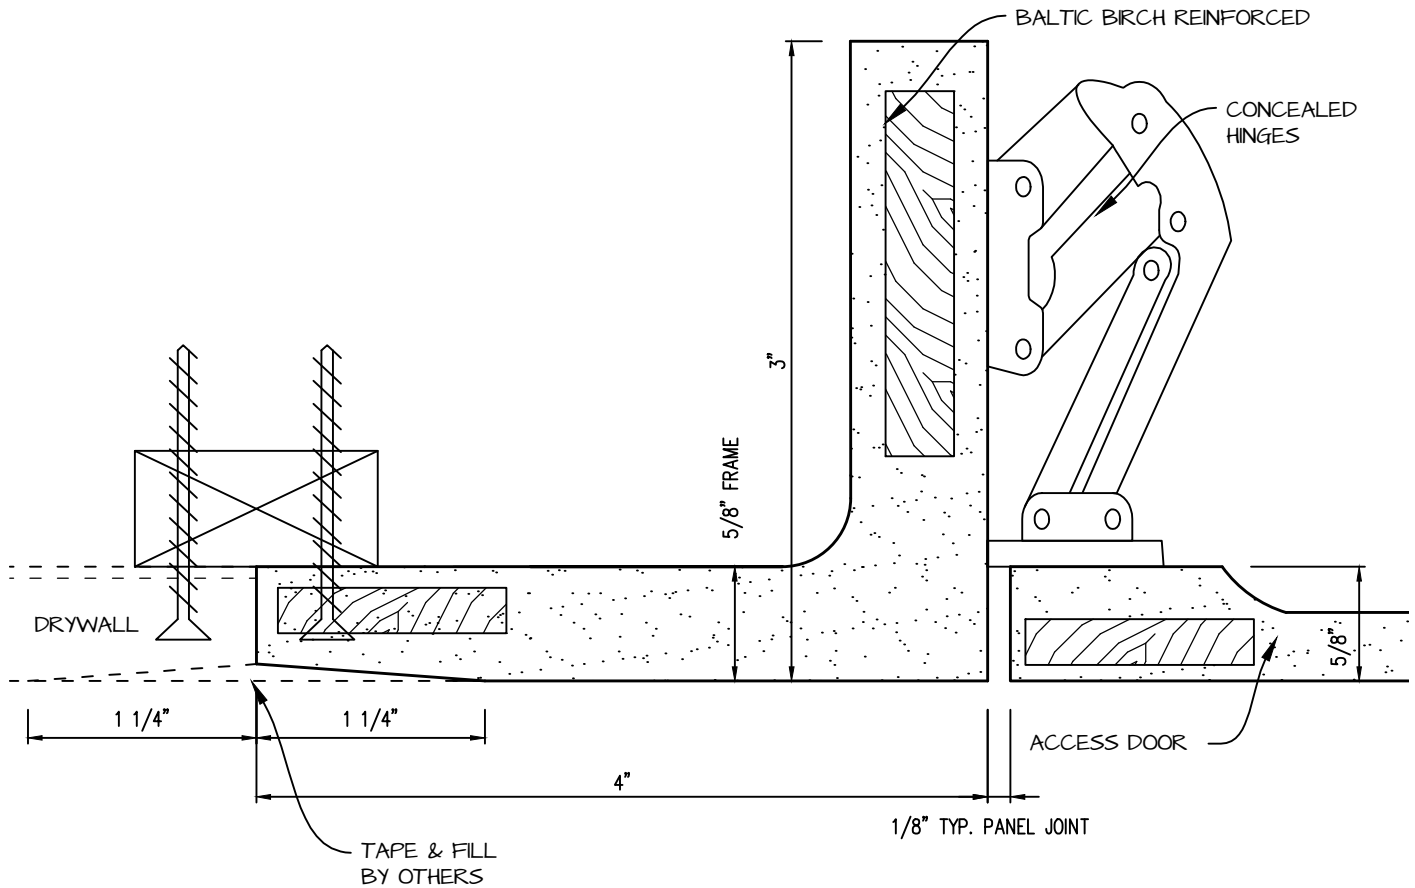

DWG NO:

SHEET OF

HINGED GFRG ACCESS PANEL SECTION (4" FRAME)

 <p>CASTLE ACCESS PANELS & FORMS INC. 173 Adesso Drive, Unit 2, Concord ON L4K 3C3 Phone (905)738-8089 Fax (905)760-9234 inquiries@castleaccesspanels.com www.CastleAccessPanels.com</p>	DESIGNED: Q.P	
	DATE:	
	APPROVED: J.R	
CUSTOMER:	PROJECT:	QTY:
TITLE:	DWG NO:	SHEET OF