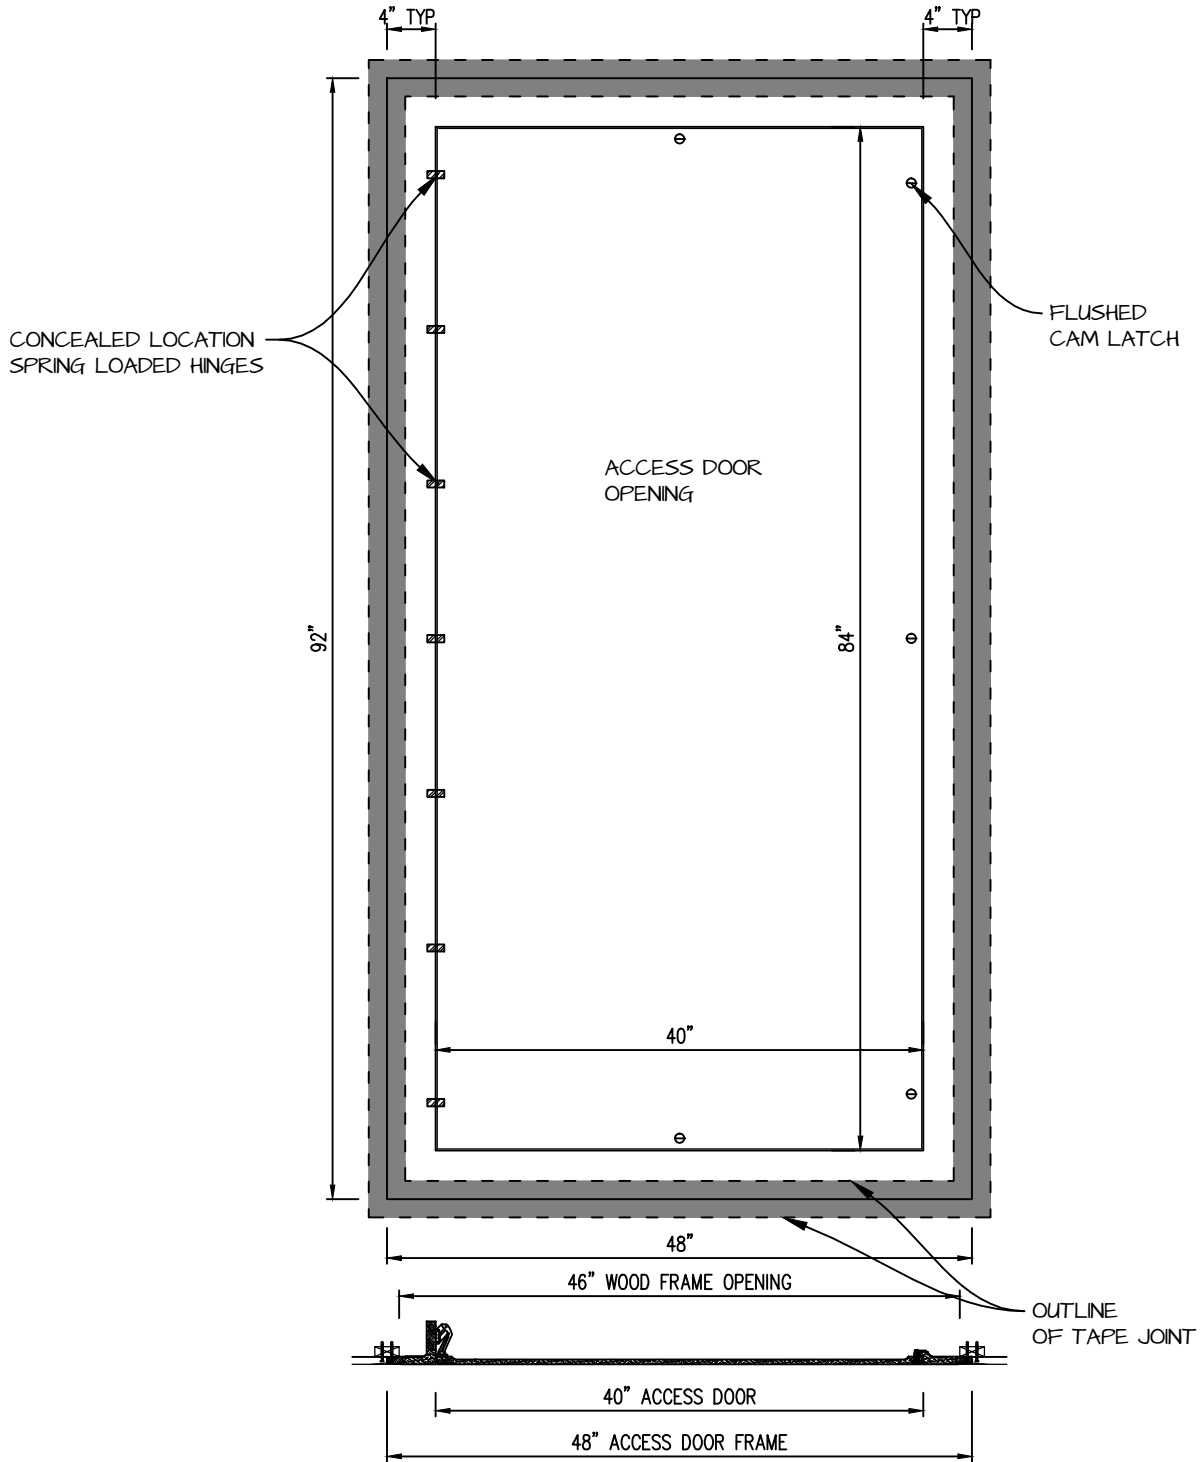

HINGED SQUARE CORNER ACCESS PANEL 40"x84"

GFRG-HG-SQ-584084

CASTLE ACCESS PANELS & FORMS INC.

173 Adesso Drive, Unit 2, Concord ON L4K 3C3

Phone (905)738-8089 Fax (905)760-9234

inquiries@castleaccesspanels.com