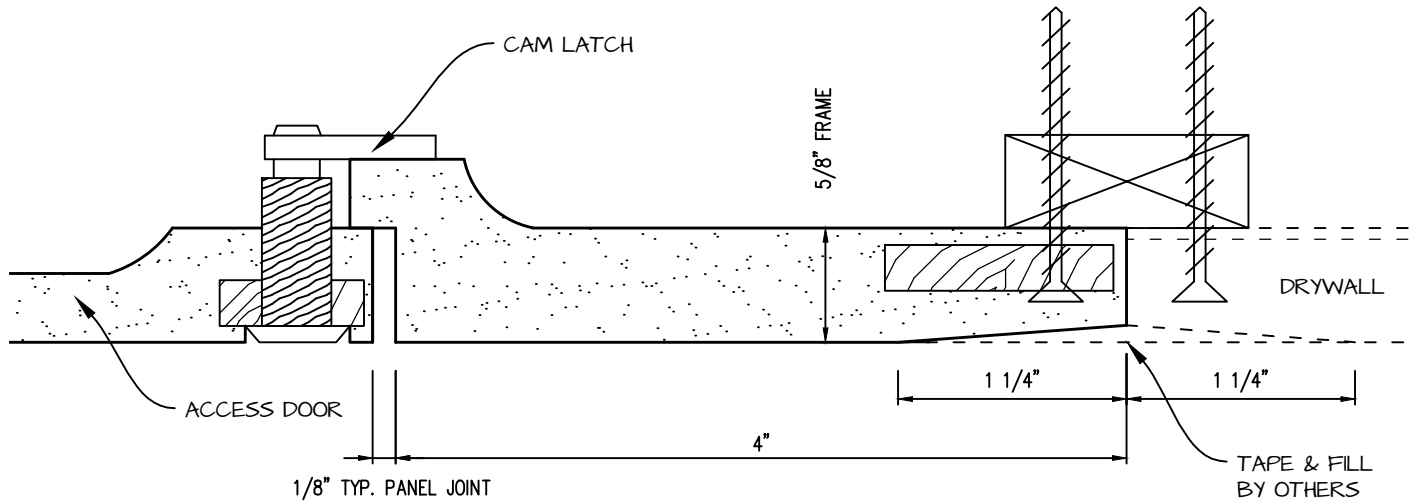

DWG NO:

SHEET OF

HINGED GFRG ACCESS PANEL SECTION (4" FRAME)

 <p>CASTLE ACCESS PANELS & FORMS INC. 173 Adesso Drive, Unit 2, Concord ON L4K 3C3 Phone (905)738-8089 Fax (905)760-9234 inquiries@castleaccesspanels.com www.CastleAccessPanels.com</p>	DESIGNED: Q.P	
	DATE:	
	APPROVED: J.R	
CUSTOMER:	PROJECT:	QTY:
TITLE:	DWG NO:	SHEET OF