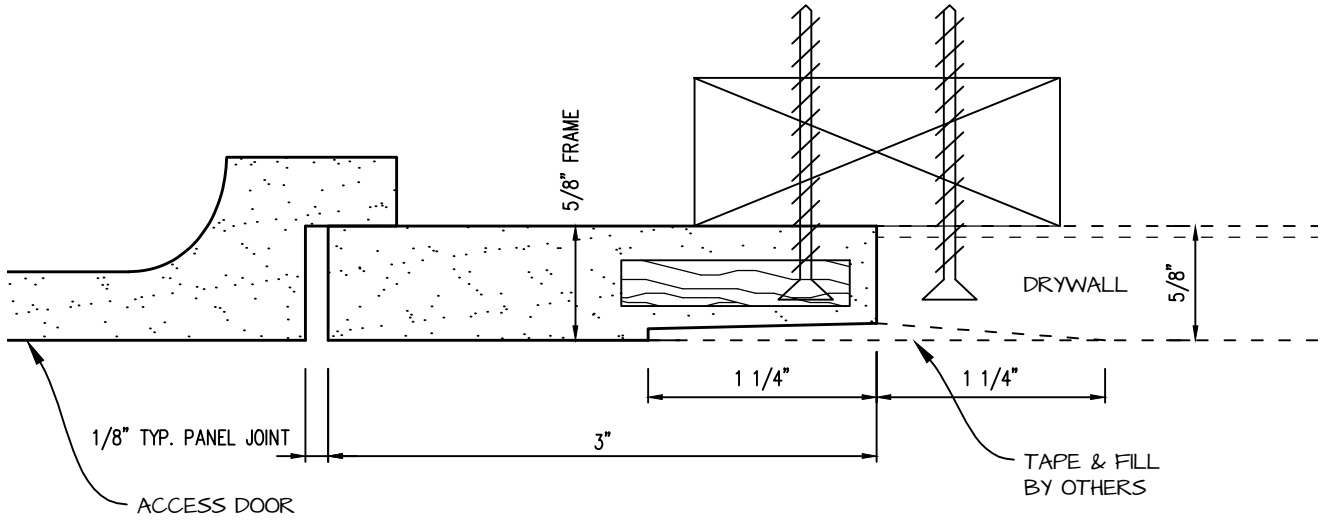

POP-OUT GFRG ACCESS PANEL SECTION

CASTLE ACCESS PANELS & FORMS INC. 173 Adesso Drive, Unit 2, Concord ON L4K 3C3 Phone (905)738-8089 Fax (905)760-9234 inquiries@castleaccesspanels.com www.CastleAccessPanels.com	DESIGNED: Q.P	
	DATE:	
	APPROVED: J.R	
CUSTOMER:	PROJECT:	QTY:
TITLE:	DWG NO:	SHEET OF