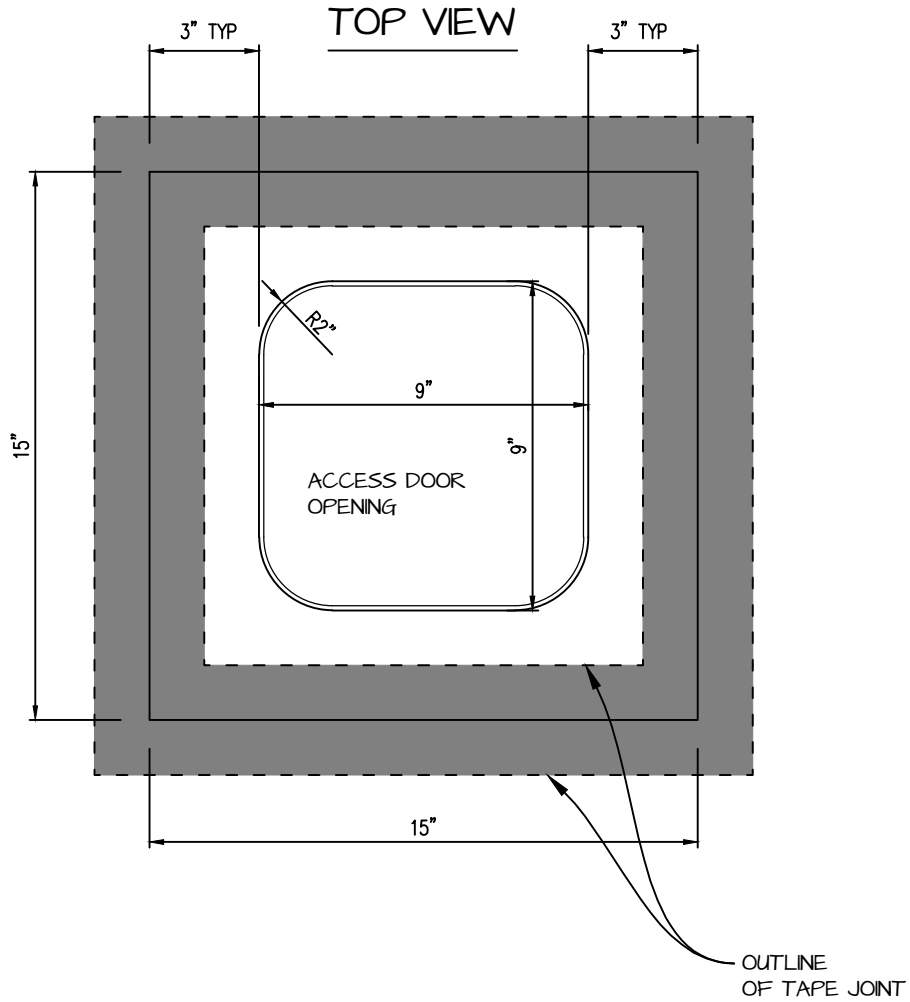

POP OUT RADIUS CORNER ACCESS PANEL 9"x9"
GFRG-RC-580009

 <p>CASTLE ACCESS PANELS & FORMS INC. 173 Adesso Drive, Unit 2, Concord ON L4K 3C3 Phone (905)738-8089 Fax (905)760-9234 inquiries@castleaccesspanels.com www.CastleAccessPanels.com</p>	DESIGNED: Q.P	
	DATE:	
	APPROVED: J.R	
CUSTOMER:	PROJECT:	QTY:
TITLE:	DWG NO:	SHEET OF