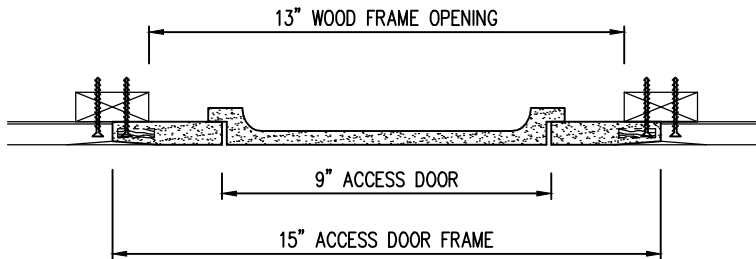

POP OUT RADIUS CORNER ACCESS PANEL 9"x9"
GFRG-RC-580009

 <p>CASTLE ACCESS PANELS & FORMS INC. 173 Adesso Drive, Unit 2, Concord ON L4K 3C3 Phone (905)738-8089 Fax (905)760-9234 inquiries@castleaccesspanels.com www.CastleAccessPanels.com</p>	DESIGNED: Q.P	
	DATE:	
	APPROVED: J.R	
CUSTOMER:	PROJECT:	QTY:
TITLE:	DWG NO:	SHEET OF