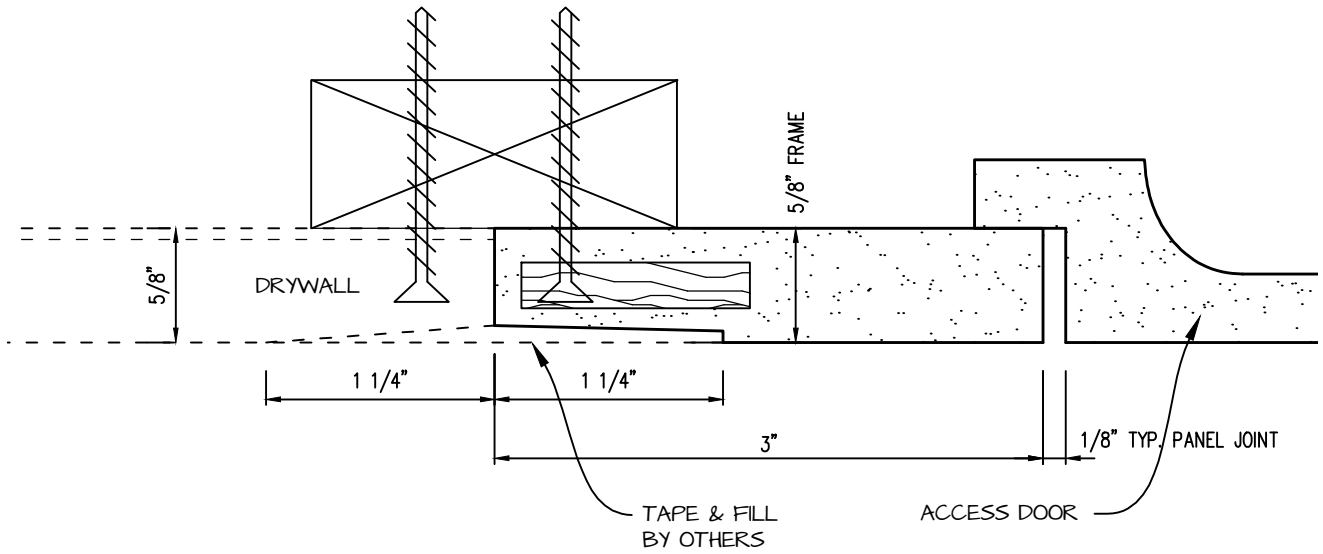

POP-OUT GFRG ACCESS PANEL SECTION

CASTLE ACCESS PANELS & FORMS INC. 173 Adesso Drive, Unit 2, Concord ON L4K 3C3 Phone (905)738-8089 Fax (905)760-9234 inquiries@castleaccesspanels.com www.CastleAccessPanels.com	DESIGNED: Q.P	
	DATE:	
	APPROVED: J.R	
CUSTOMER:	PROJECT:	QTY:
TITLE:	DWG NO:	SHEET OF