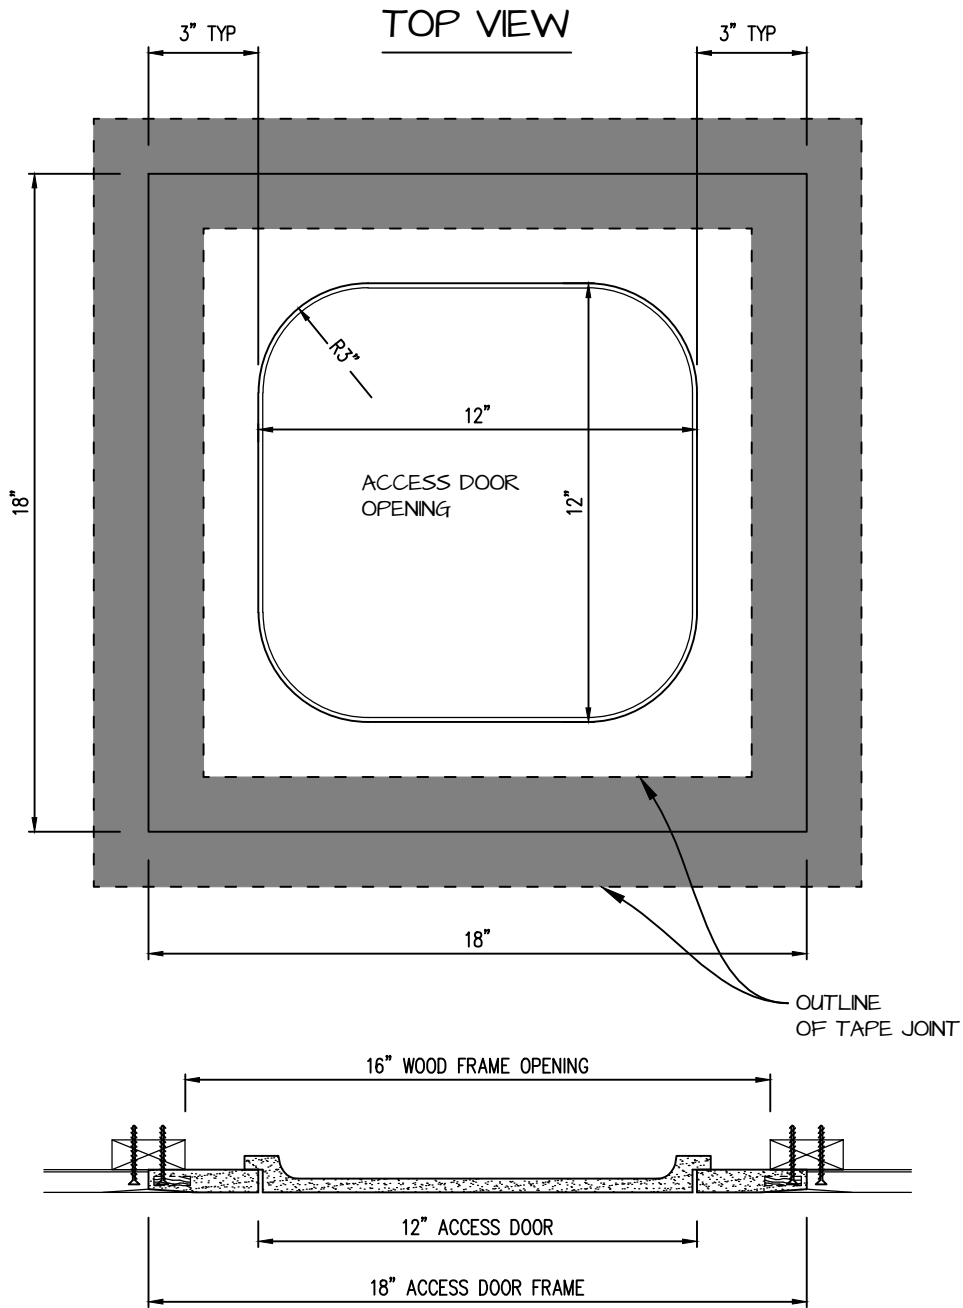

POP OUT RADIUS CORNER ACCESS PANEL 12"x12"
GFRG-RC-580012

CASTLE ACCESS PANELS & FORMS INC.
 173 Adesso Drive, Unit 2, Concord ON L4K 3C3
 Phone (905)738-8089 Fax (905)760-9234
 inquiries@castleaccesspanels.com
www.CastleAccessPanels.com