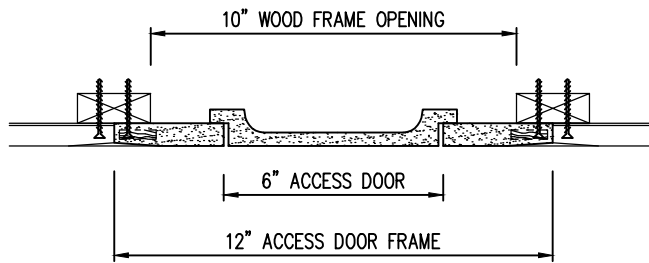

POP OUT RADIUS CORNER ACCESS PANEL 6"x8"
GFRG-RC-580608

 <p>CASTLE ACCESS PANELS & FORMS INC. 173 Adesso Drive, Unit 2, Concord ON L4K 3C3 Phone (905)738-8089 Fax (905)760-9234 inquiries@castleaccesspanels.com www.CastleAccessPanels.com</p>	DESIGNED: Q.P	
	DATE:	
	APPROVED: J.R	
CUSTOMER:	PROJECT:	QTY:
TITLE:	DWG NO:	SHEET OF