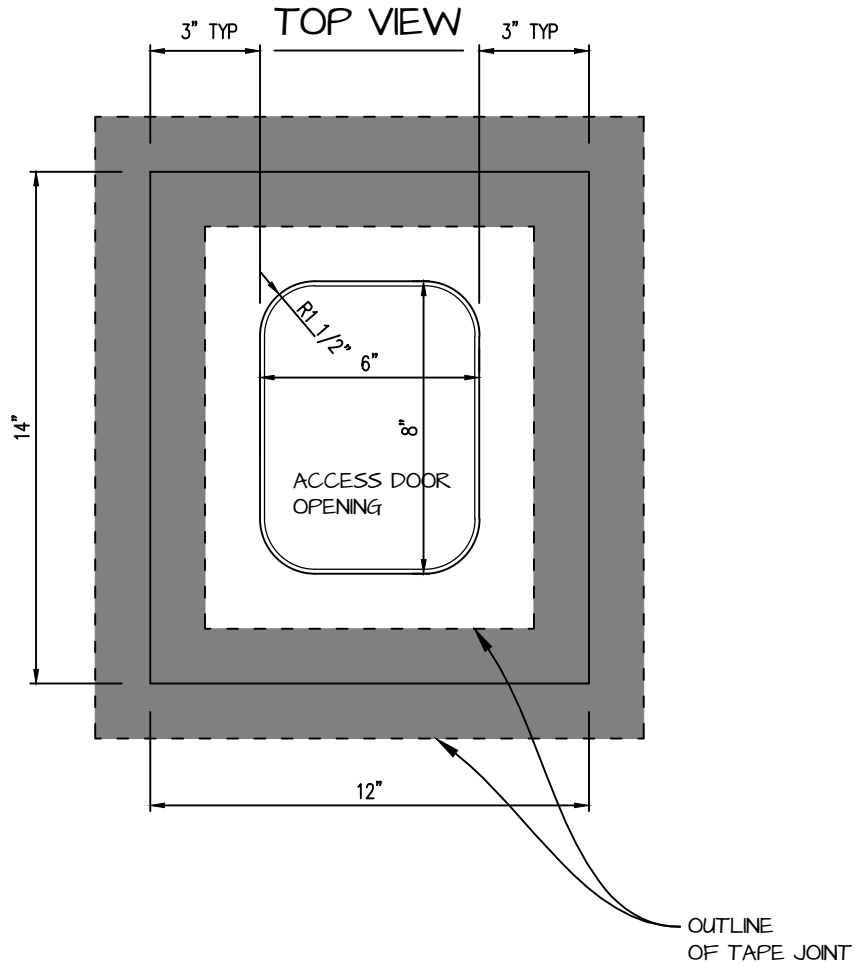

POP OUT RADIUS CORNER ACCESS PANEL 6"x8"
GFRG-RC-580608

 <p>CASTLE ACCESS PANELS & FORMS INC. 173 Adesso Drive, Unit 2, Concord ON L4K 3C3 Phone (905)738-8089 Fax (905)760-9234 inquiries@castleaccesspanels.com www.CastleAccessPanels.com</p>	DESIGNED: Q.P	
	DATE:	
	APPROVED: J.R	
CUSTOMER:	PROJECT:	QTY:
TITLE:	DWG NO:	SHEET OF