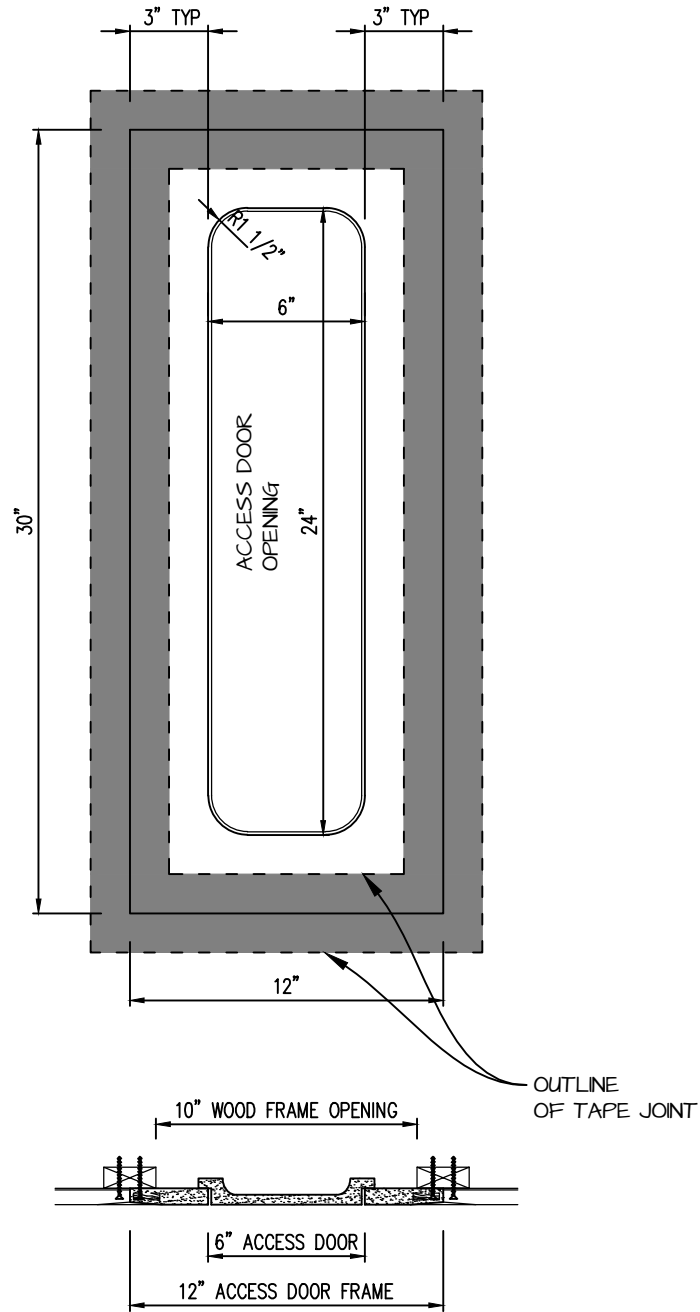

POP OUT RADIUS CORNER ACCESS PANEL 6"x24"

GFRG-RC-580624

TOP VIEW

CASTLE ACCESS PANELS & FORMS INC.

173 Adesso Drive, Unit 2, Concord ON L4K 3C3

Phone (905)738-8089 Fax (905)760-9234

inquiries@castleaccesspanels.com

www.CastleAccessPanels.com

DESIGNED: Q.P

DATE:

APPROVED: J.R

CUSTOMER:

PROJECT:

QTY:

TITLE:

DWG NO:

SHEET OF