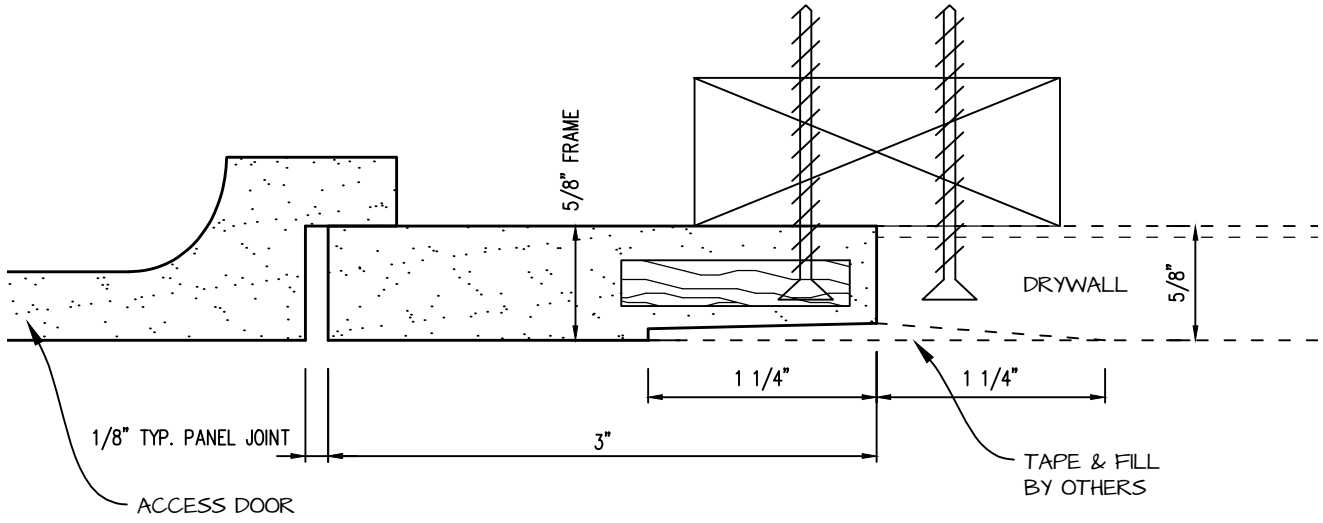

POP-OUT GFRG ACCESS PANEL SECTION

CASTLE ACCESS PANELS & FORMS INC. 173 Adesso Drive, Unit 2, Concord ON L4K 3C3 Phone (905)738-8089 Fax (905)760-9234 inquiries@castleaccesspanels.com www.CastleAccessPanels.com	DESIGNED: Q.P	
	DATE:	
	APPROVED: J.R	
CUSTOMER:	PROJECT:	QTY:
TITLE:	DWG NO:	SHEET OF