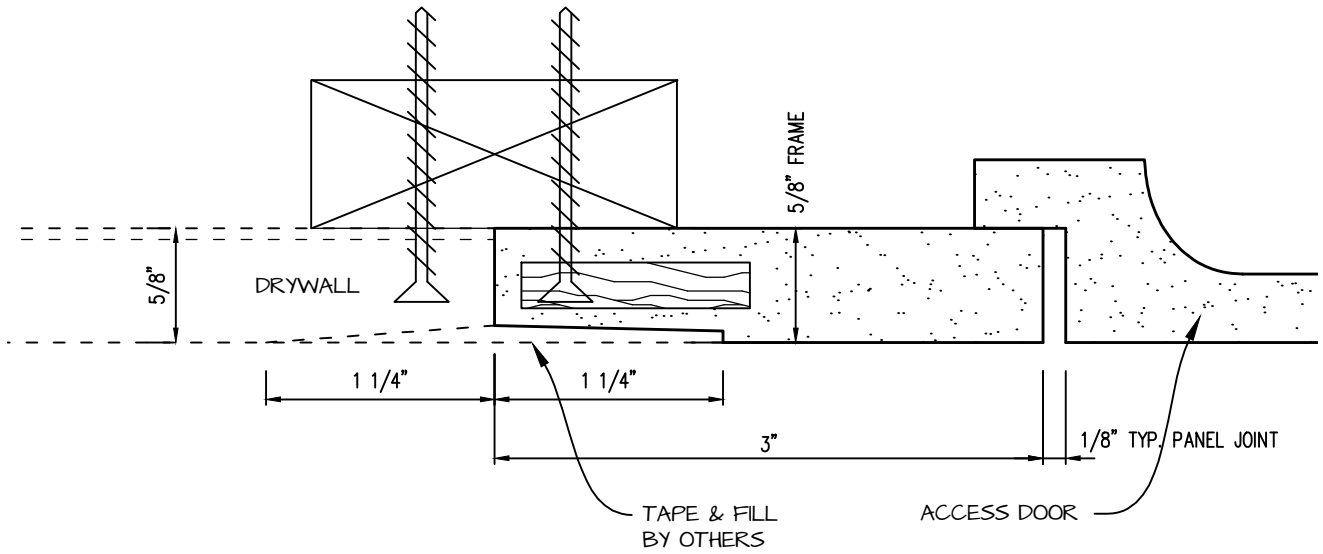

POP-OUT GFRG ACCESS PANEL SECTION

CASTLE ACCESS PANELS & FORMS INC. 173 Adesso Drive, Unit 2, Concord ON L4K 3C3 Phone (905)738-8089 Fax (905)760-9234 inquiries@castleaccesspanels.com www.CastleAccessPanels.com	DESIGNED: Q.P	
	DATE:	
	APPROVED: J.R	
CUSTOMER:	PROJECT:	QTY:
TITLE:	DWG NO:	SHEET OF