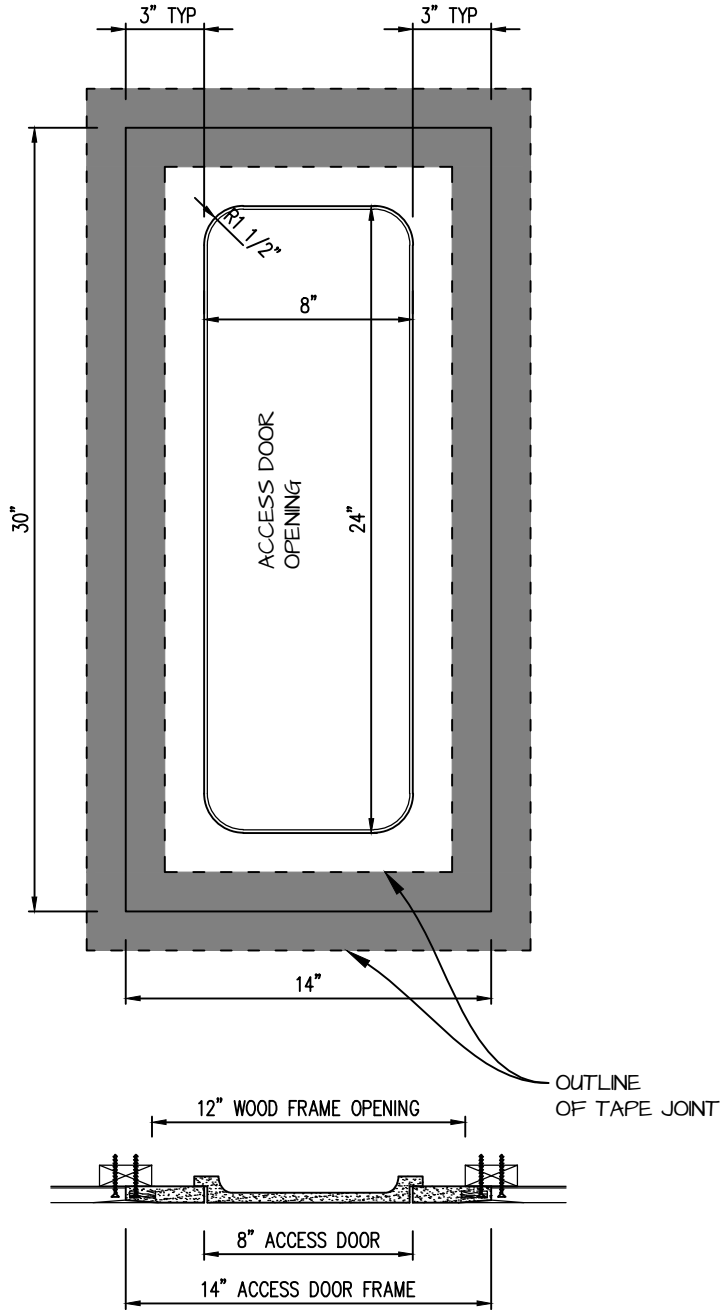

POP OUT RADIUS CORNER ACCESS PANEL 8"x24"
GFRG-RC-580824

TOP VIEW

CASTLE ACCESS PANELS & FORMS INC.

173 Adesso Drive, Unit 2, Concord ON L4K 3C3

Phone (905)738-8089 Fax (905)760-9234

inquiries@castleaccesspanels.com