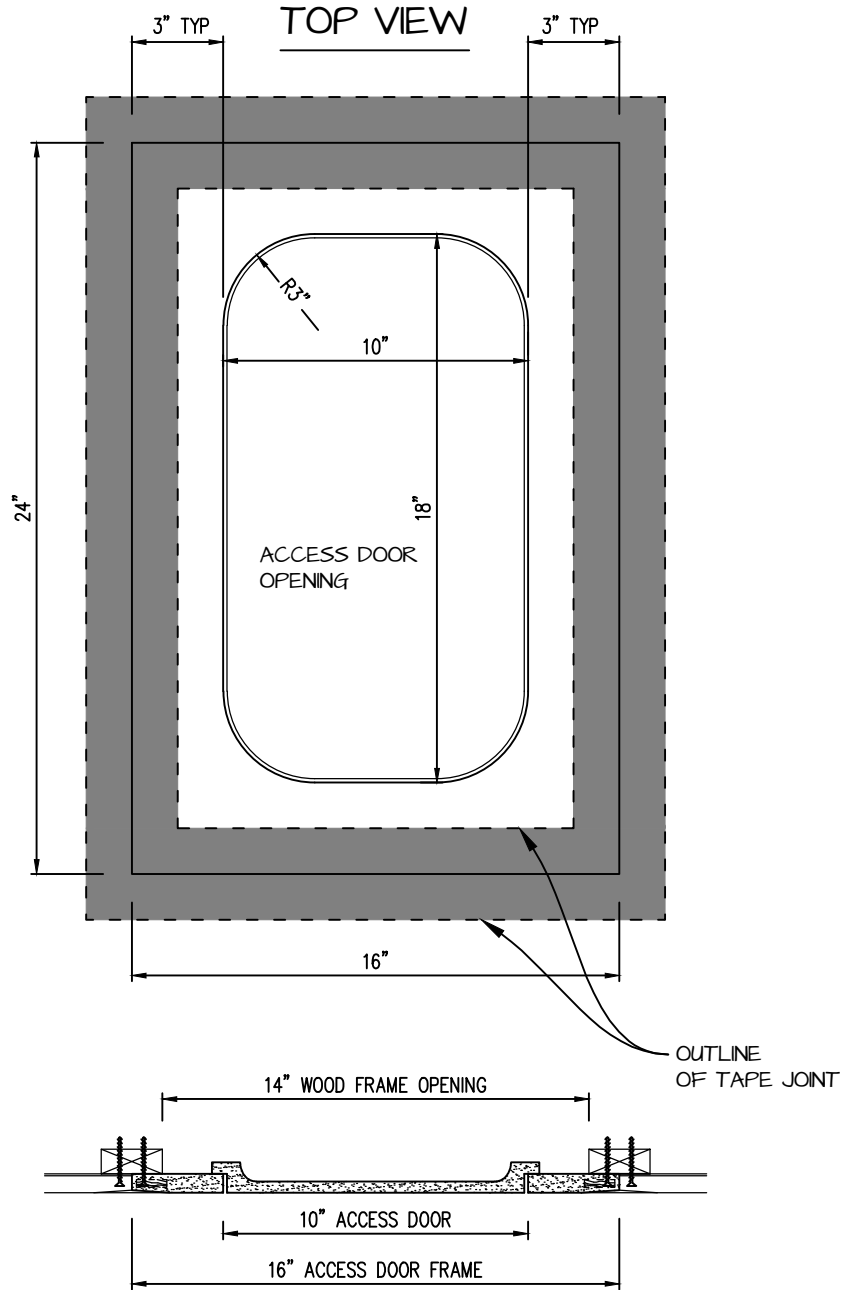

POP OUT RADIUS CORNER ACCESS PANEL 10"x18"
GFRG-RC-581018

CASTLE ACCESS PANELS & FORMS INC.
 173 Adesso Drive, Unit 2, Concord ON L4K 3C3
 Phone (905)738-8089 Fax (905)760-9234
 inquiries@castleaccesspanels.com
www.CastleAccessPanels.com