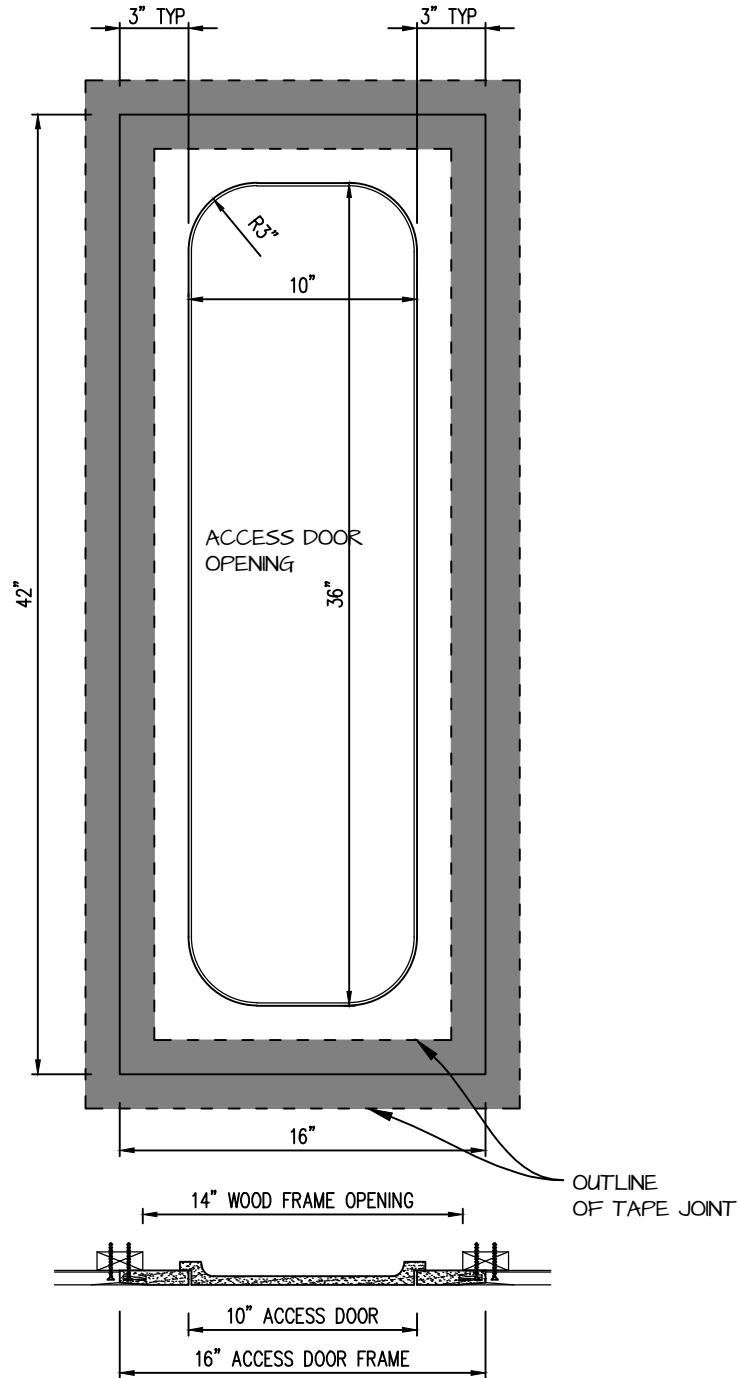

POP OUT RADIUS CORNER ACCESS PANEL 10"x36"
GFRG-RC-581036

 <p>CASTLE ACCESS PANELS & FORMS INC. 173 Adesso Drive, Unit 2, Concord ON L4K 3C3 Phone (905)738-8089 Fax (905)760-9234 inquiries@castleaccesspanels.com www.CastleAccessPanels.com</p>	DESIGNED: Q.P	
	DATE:	
	APPROVED: J.R	
CUSTOMER:	PROJECT:	QTY:
TITLE:	DWG NO:	SHEET OF