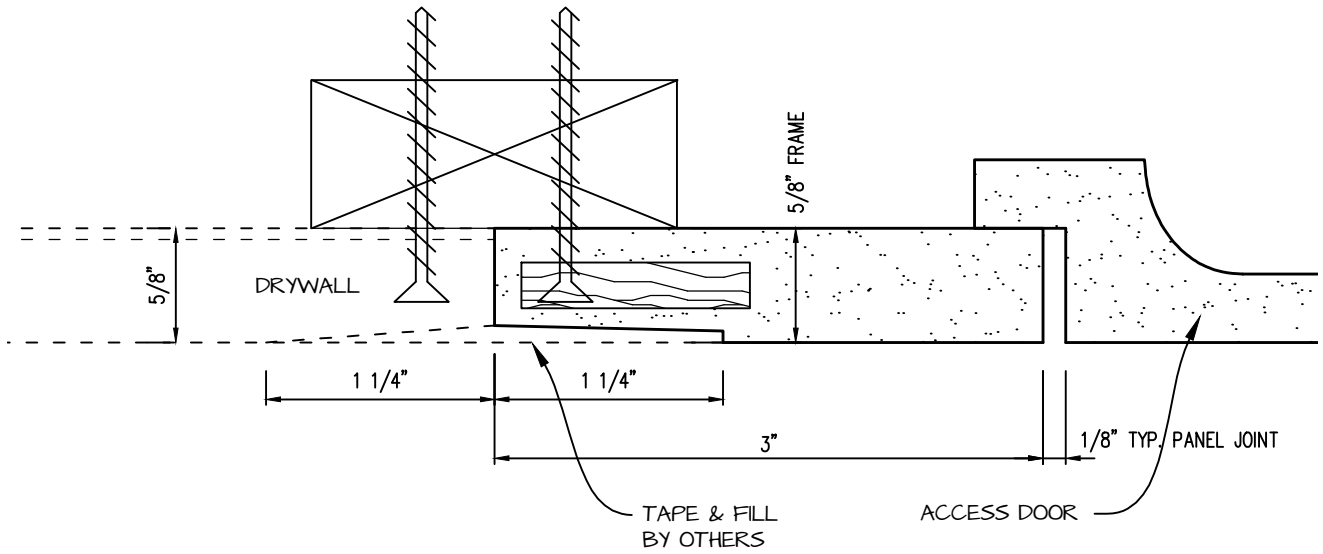

POP-OUT GFRG ACCESS PANEL SECTION

CASTLE ACCESS PANELS & FORMS INC. 173 Adesso Drive, Unit 2, Concord ON L4K 3C3 Phone (905)738-8089 Fax (905)760-9234 inquiries@castleaccesspanels.com www.CastleAccessPanels.com	DESIGNED: Q.P	
	DATE:	
	APPROVED: J.R	
CUSTOMER:	PROJECT:	QTY:
TITLE:	DWG NO:	SHEET OF