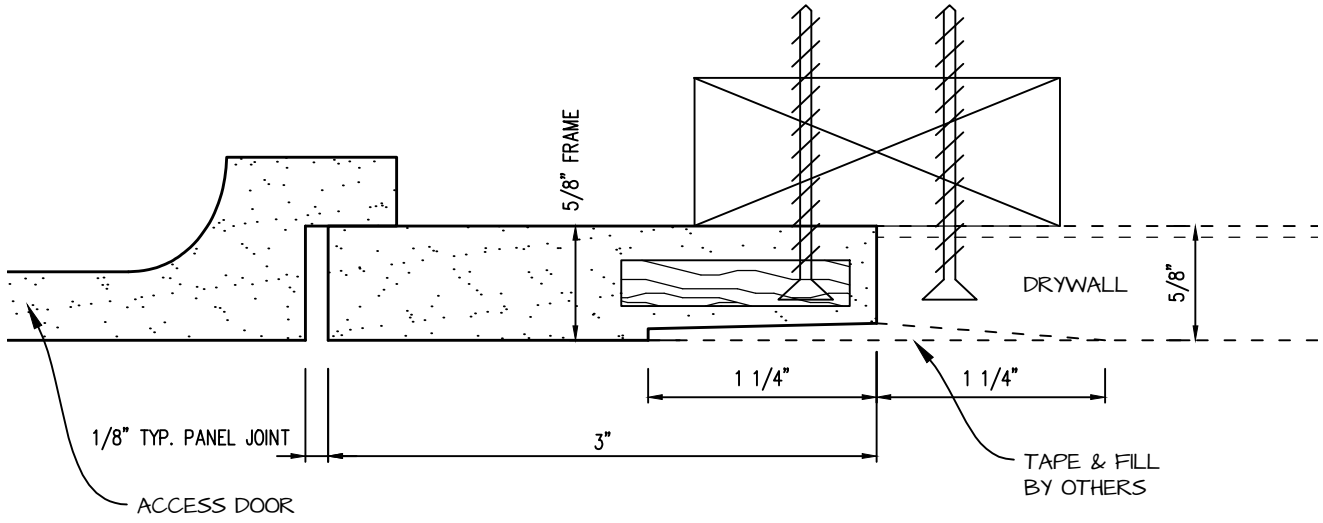

POP-OUT GFRG ACCESS PANEL SECTION

CASTLE ACCESS PANELS & FORMS INC. 173 Adesso Drive, Unit 2, Concord ON L4K 3C3 Phone (905)738-8089 Fax (905)760-9234 inquiries@castleaccesspanels.com www.CastleAccessPanels.com	DESIGNED: Q.P	
	DATE:	
	APPROVED: J.R	
CUSTOMER:	PROJECT:	QTY:
TITLE:	DWG NO:	SHEET OF