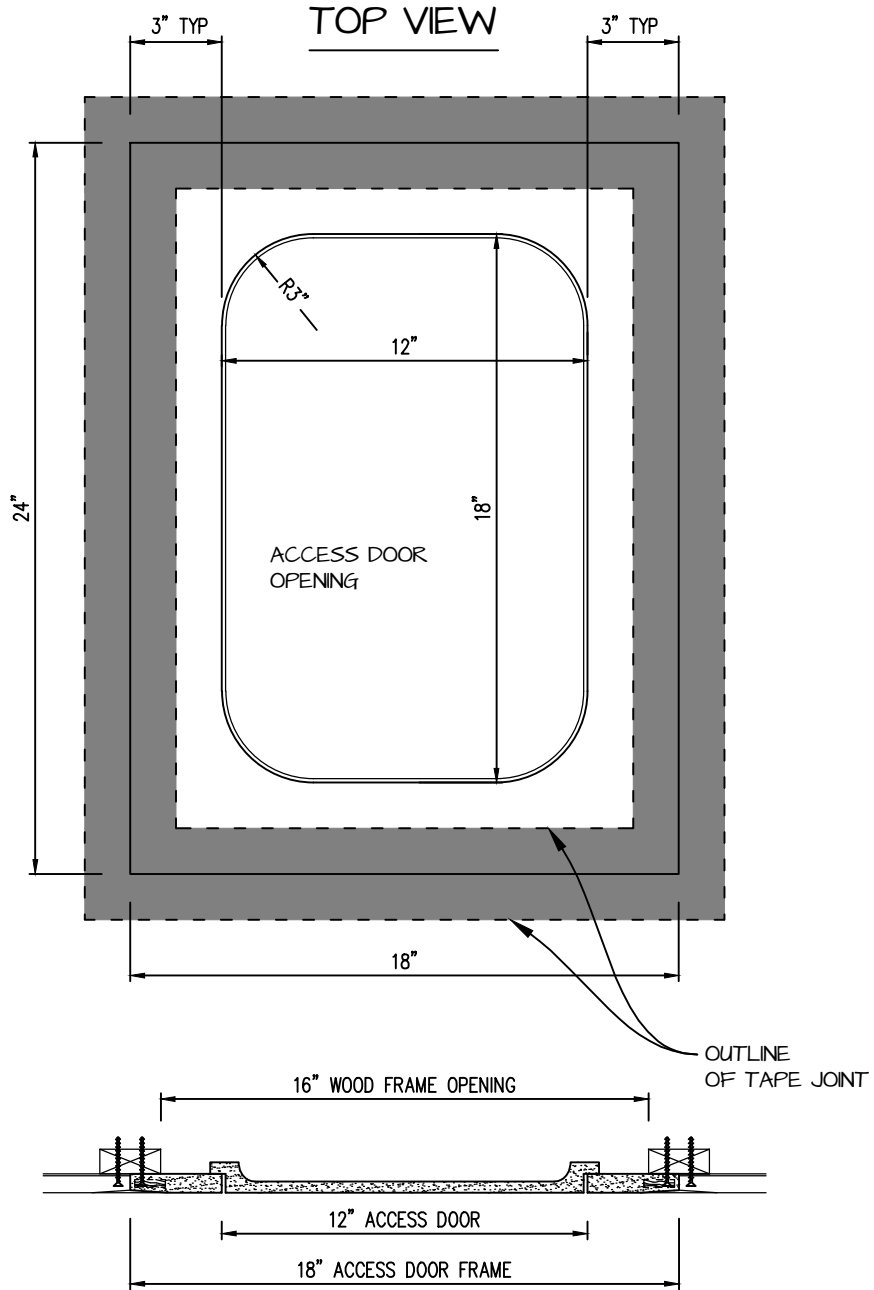

**POP OUT RADIUS CORNER ACCESS PANEL 12"x18"**  
**GFRG-RC-581218**

 <p><b>CASTLE</b> Access Panels &amp; Forms Inc.</p>	<p><b>CASTLE ACCESS PANELS &amp; FORMS INC.</b>          173 Adesso Drive, Unit 2, Concord ON L4K 3C3          Phone (905)738-8089 Fax (905)760-9234          inquiries@castleaccesspanels.com  <a href="http://www.CastleAccessPanels.com">www.CastleAccessPanels.com</a></p>	DESIGNED: Q.P
		DATE:
		APPROVED: J.R
CUSTOMER:	PROJECT:	QTY:
TITLE:	DWG NO:	SHEET OF