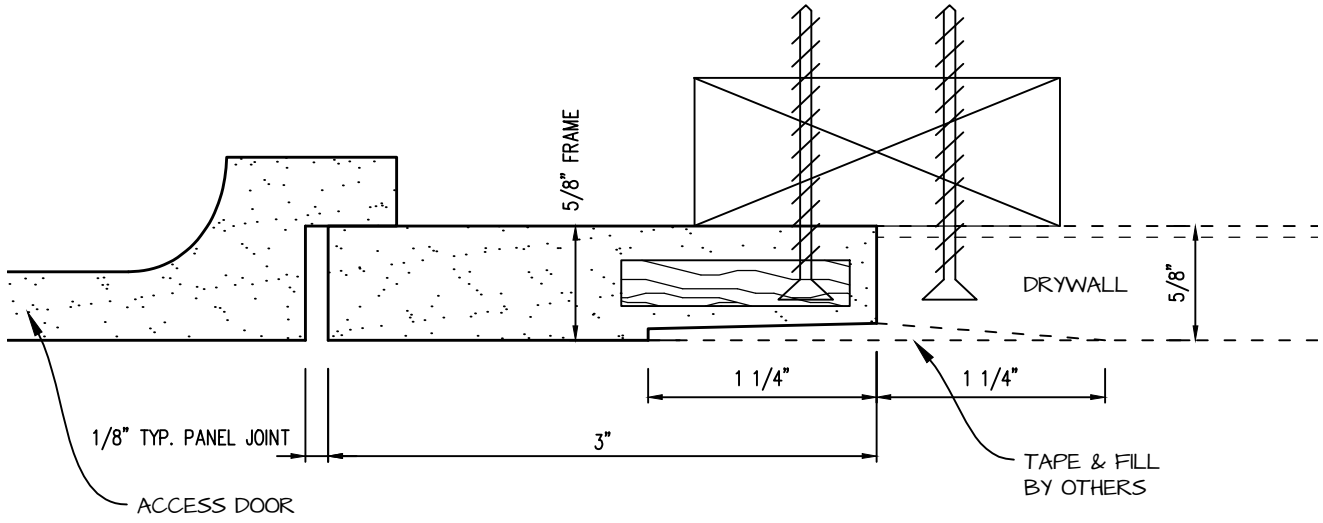

POP-OUT GFRG ACCESS PANEL SECTION

CASTLE ACCESS PANELS & FORMS INC. 173 Adesso Drive, Unit 2, Concord ON L4K 3C3 Phone (905)738-8089 Fax (905)760-9234 inquiries@castleaccesspanels.com www.CastleAccessPanels.com	DESIGNED: Q.P	
	DATE:	
	APPROVED: J.R	
CUSTOMER:	PROJECT:	QTY:
TITLE:	DWG NO:	SHEET OF