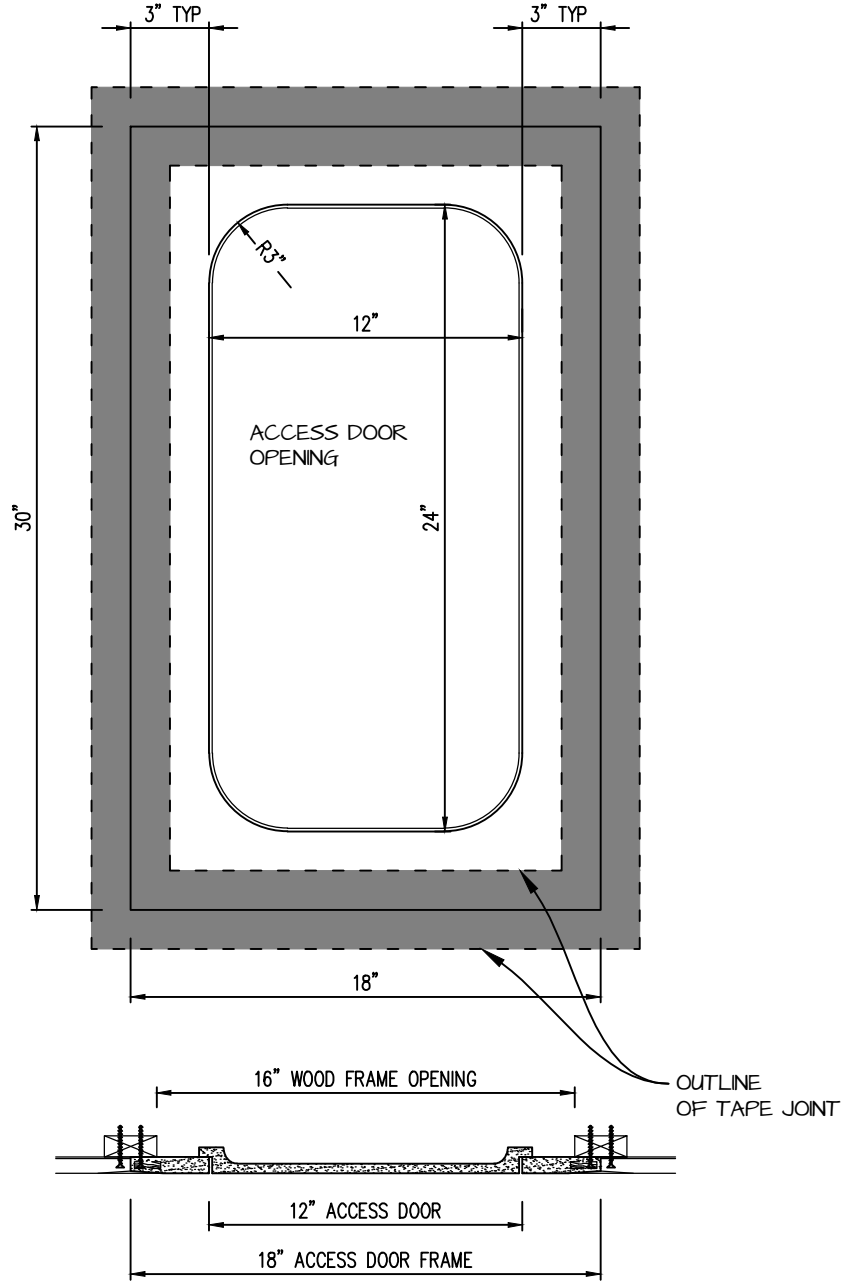

POP OUT RADIUS CORNER ACCESS PANEL 12"x24"
GFRG-RC-581224

TOP VIEW

CASTLE ACCESS PANELS & FORMS INC.
 173 Adesso Drive, Unit 2, Concord ON L4K 3C3
 Phone (905)738-8089 Fax (905)760-9234
 inquiries@castleaccesspanels.com
www.CastleAccessPanels.com