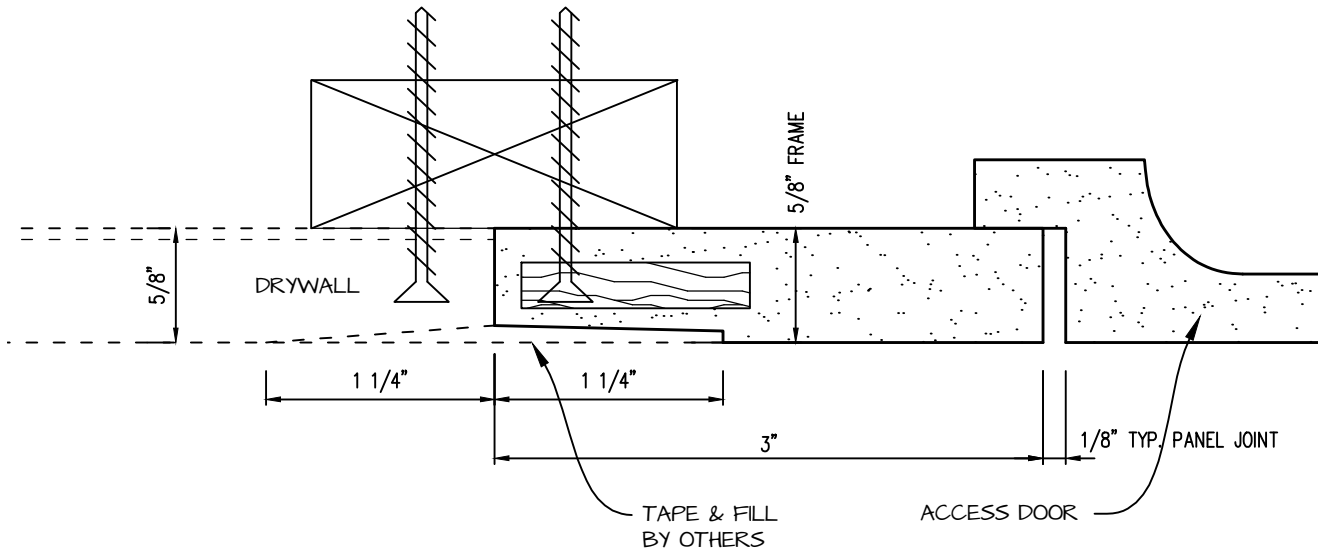

POP-OUT GFRG ACCESS PANEL SECTION

CASTLE ACCESS PANELS & FORMS INC. 173 Adesso Drive, Unit 2, Concord ON L4K 3C3 Phone (905)738-8089 Fax (905)760-9234 inquiries@castleaccesspanels.com www.CastleAccessPanels.com	DESIGNED: Q.P	
	DATE:	
	APPROVED: J.R	
CUSTOMER:	PROJECT:	QTY:
TITLE:	DWG NO:	SHEET OF