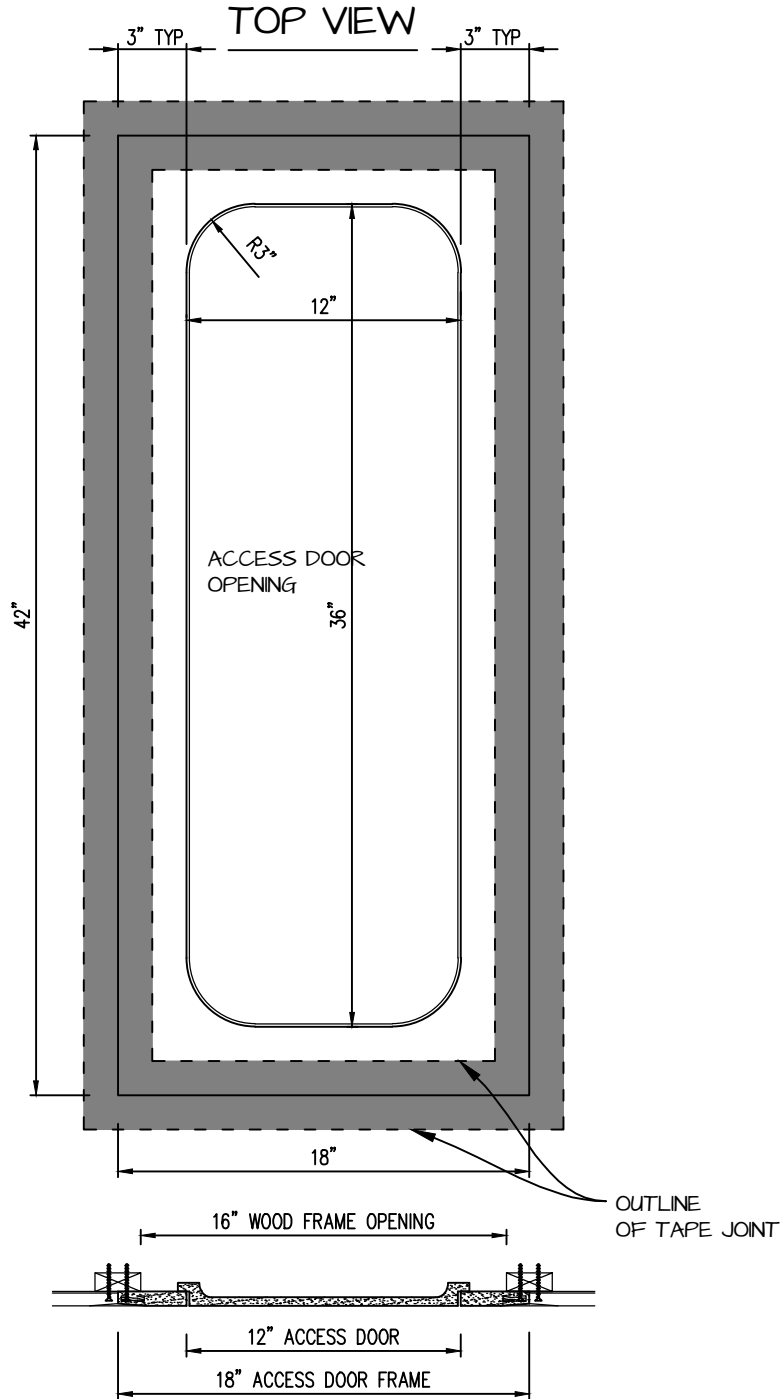

POP OUT RADIUS CORNER ACCESS PANEL 12"x36"
GFRG-RC-581236

 <p>CASTLE ACCESS PANELS & FORMS INC. 173 Adesso Drive, Unit 2, Concord ON L4K 3C3 Phone (905)738-8089 Fax (905)760-9234 inquiries@castleaccesspanels.com www.CastleAccessPanels.com</p>	DESIGNED: Q.P	
	DATE:	
	APPROVED: J.R	
CUSTOMER:	PROJECT:	QTY:
TITLE:	DWG NO:	SHEET OF