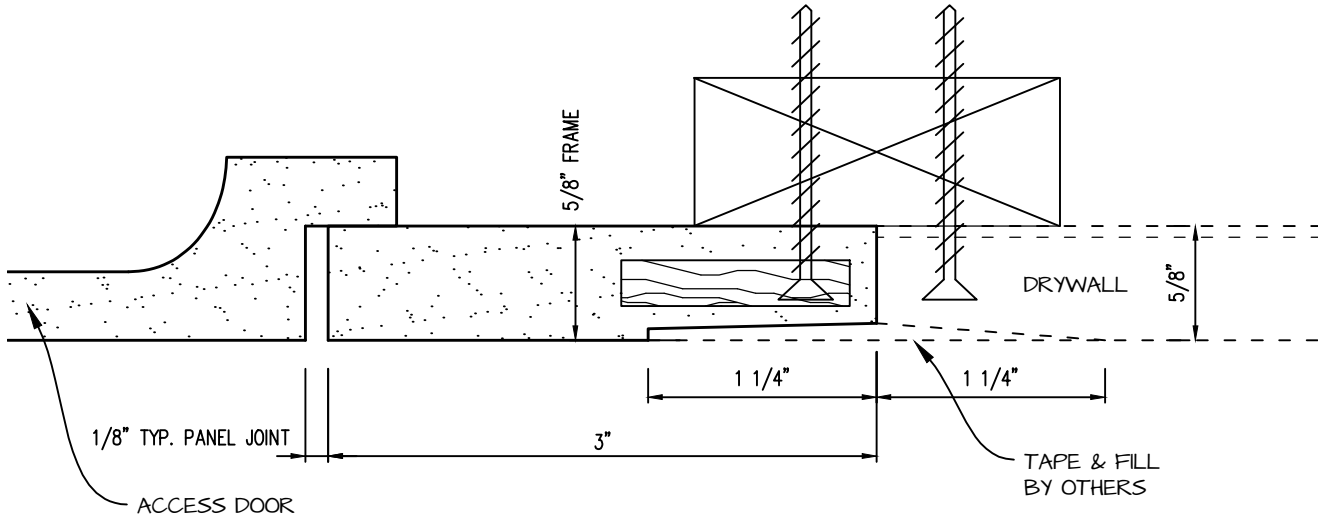

POP-OUT GFRG ACCESS PANEL SECTION

CASTLE ACCESS PANELS & FORMS INC. 173 Adesso Drive, Unit 2, Concord ON L4K 3C3 Phone (905)738-8089 Fax (905)760-9234 inquiries@castleaccesspanels.com www.CastleAccessPanels.com	DESIGNED: Q.P	
	DATE:	
	APPROVED: J.R	
CUSTOMER:	PROJECT:	QTY:
TITLE:	DWG NO:	SHEET OF