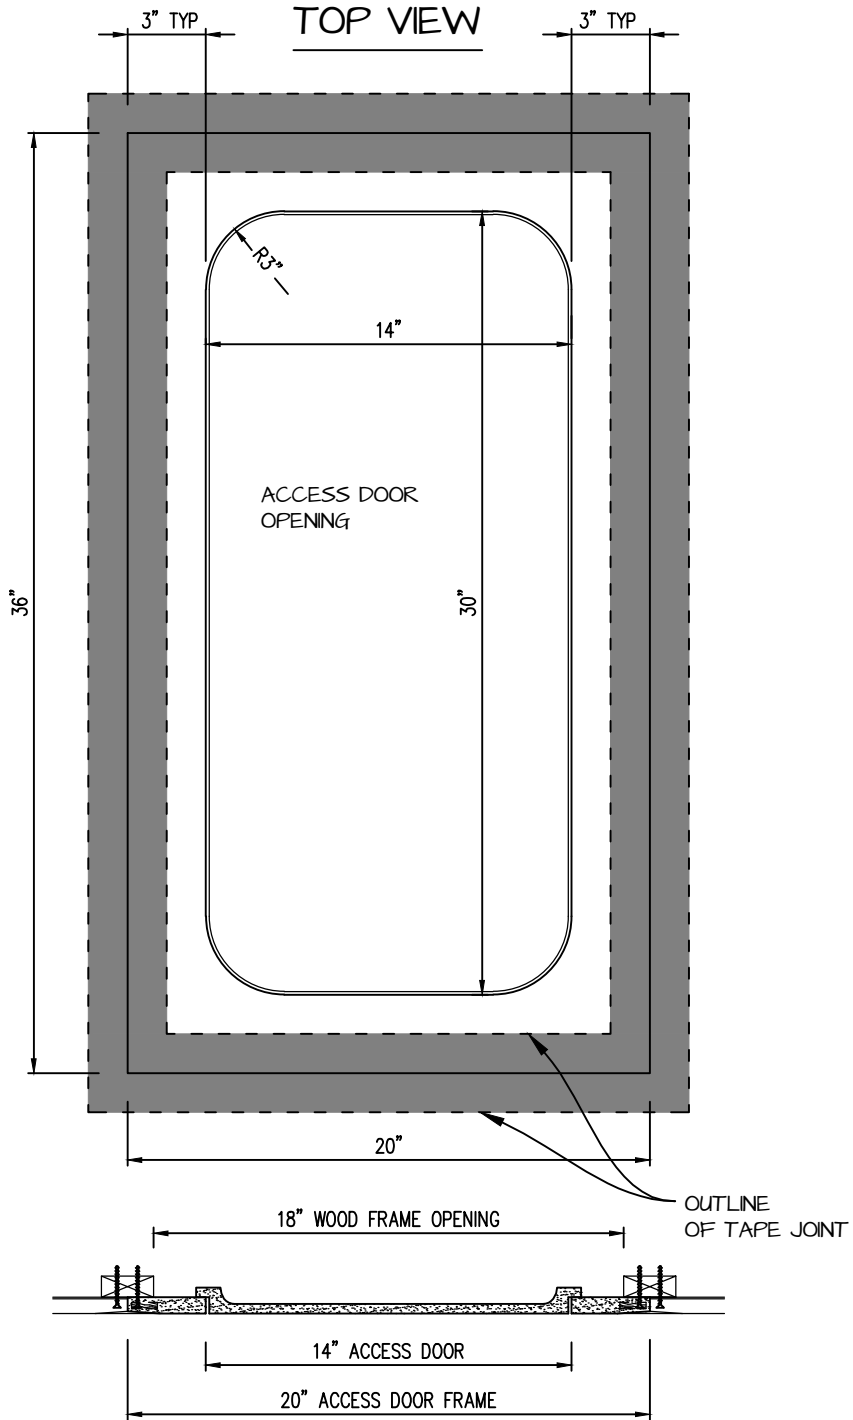

POP OUT RADIUS CORNER ACCESS PANEL 14"x30"
GFRG-RC-581430

CASTLE ACCESS PANELS & FORMS INC.
 173 Adesso Drive, Unit 2, Concord ON L4K 3C3
 Phone (905)738-8089 Fax (905)760-9234
 inquiries@castleaccesspanels.com
www.CastleAccessPanels.com