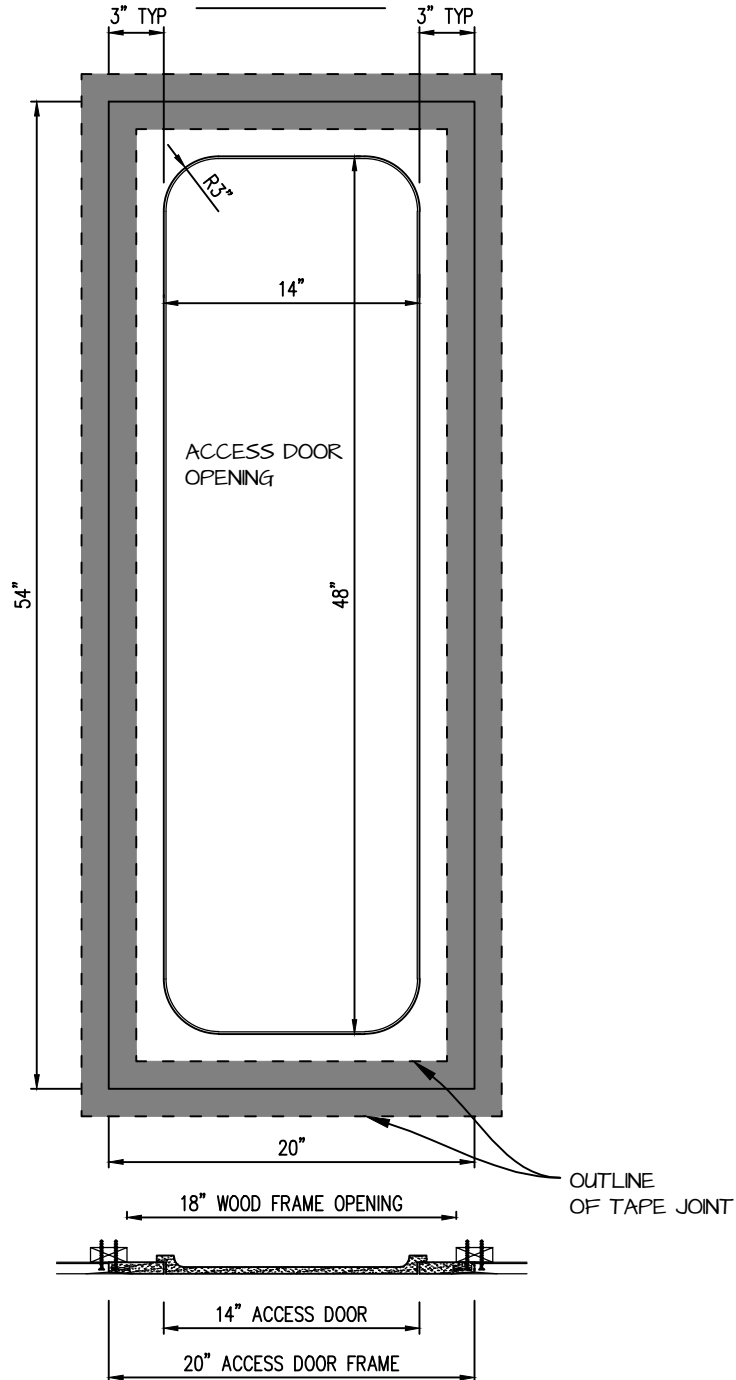

POP OUT RADIUS CORNER ACCESS PANEL 14"x48"
GFRG-RC-581448

TOP VIEW

CASTLE ACCESS PANELS & FORMS INC.
 173 Adesso Drive, Unit 2, Concord ON L4K 3C3
 Phone (905)738-8089 Fax (905)760-9234
 inquiries@castleaccesspanels.com
www.CastleAccessPanels.com