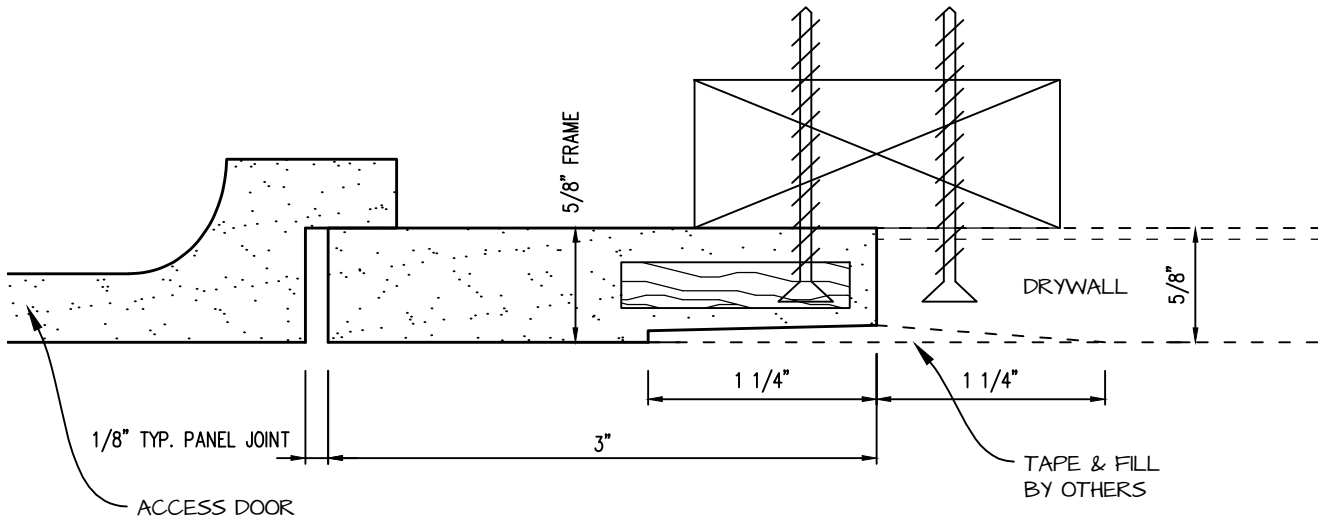

DWG NO:

SHEET OF

POP-OUT GFRG ACCESS PANEL SECTION

 <p>CASTLE ACCESS PANELS & FORMS INC. 173 Adesso Drive, Unit 2, Concord ON L4K 3C3 Phone (905)738-8089 Fax (905)760-9234 inquiries@castleaccesspanels.com www.CastleAccessPanels.com</p>	DESIGNED: Q.P	
	DATE:	
	APPROVED: J.R	
CUSTOMER:	PROJECT:	QTY:
TITLE:	DWG NO:	SHEET OF