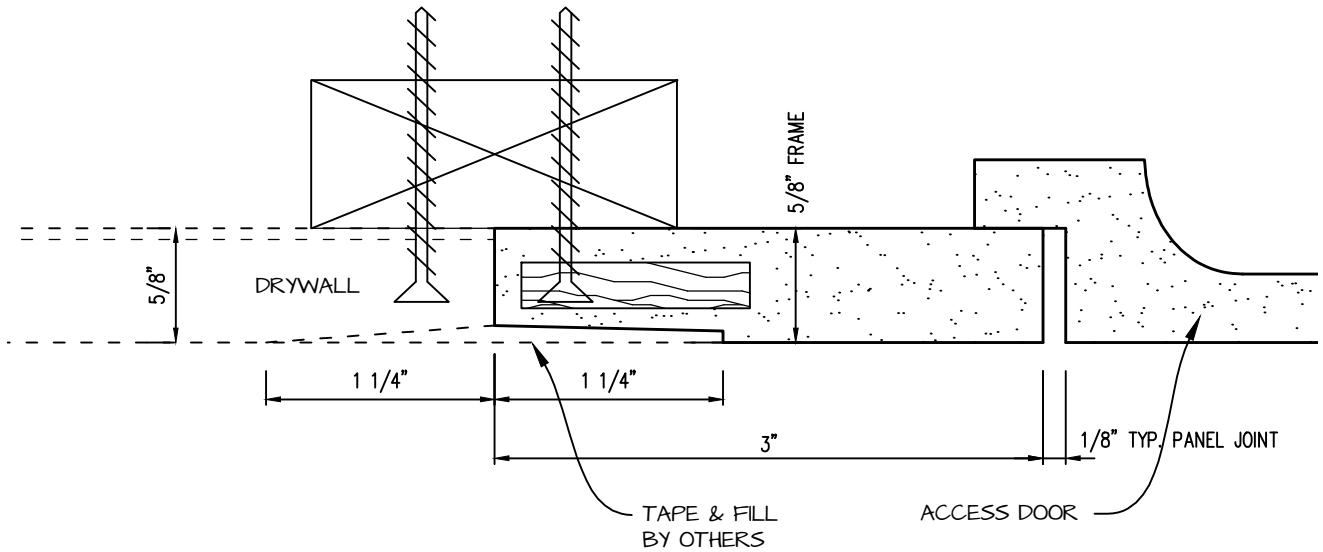

DWG NO:

SHEET OF

POP-OUT GFRG ACCESS PANEL SECTION

 <p>CASTLE ACCESS PANELS & FORMS INC. 173 Adesso Drive, Unit 2, Concord ON L4K 3C3 Phone (905)738-8089 Fax (905)760-9234 inquiries@castleaccesspanels.com www.CastleAccessPanels.com</p>	DESIGNED: Q.P	
	DATE:	
	APPROVED: J.R	
CUSTOMER:	PROJECT:	QTY:
TITLE:	DWG NO:	SHEET OF