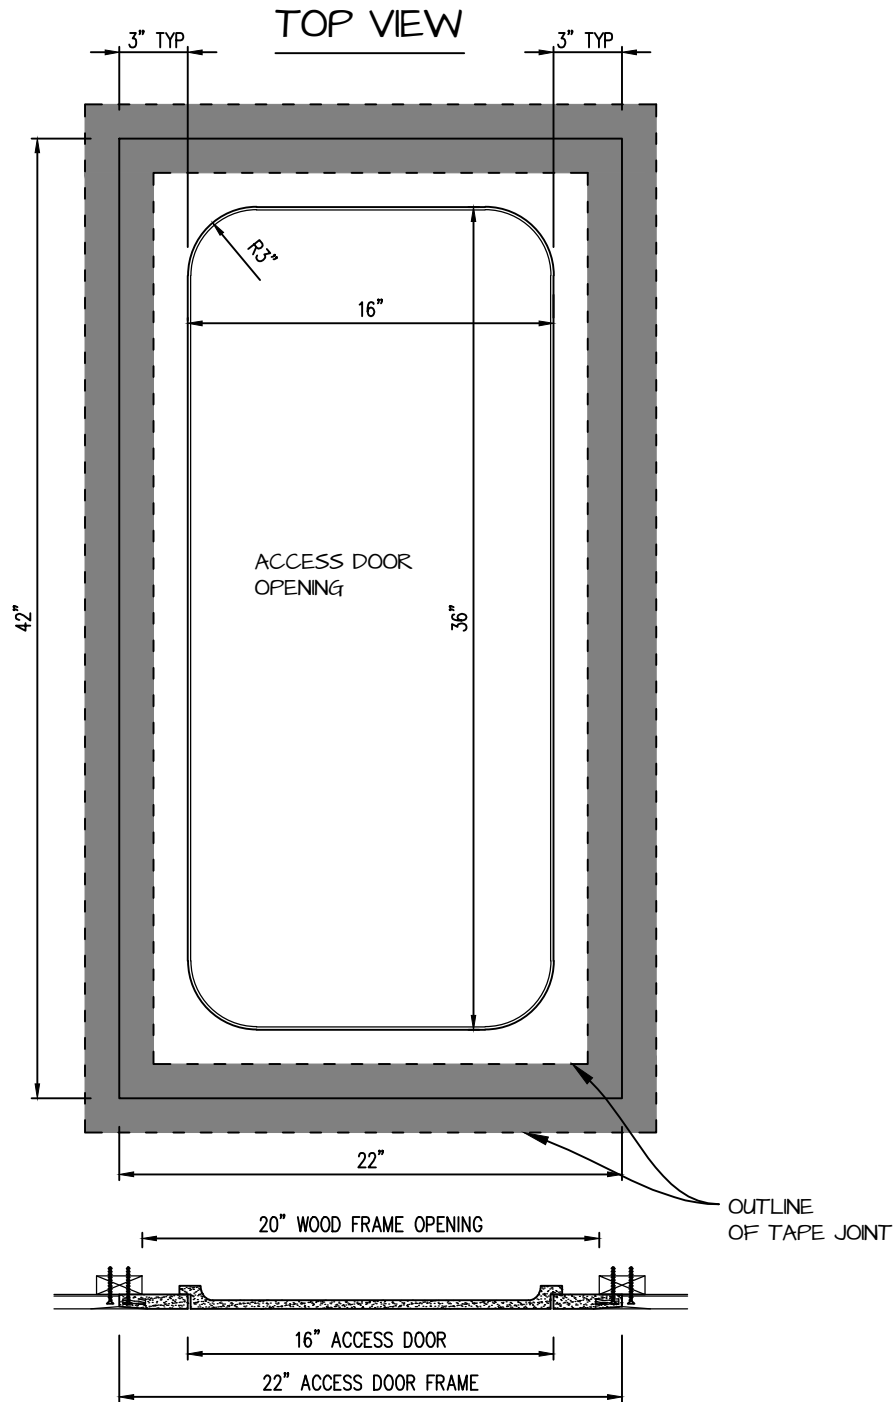

POP OUT RADIUS CORNER ACCESS PANEL 16"x36"
GFRG-RC-581636

CASTLE ACCESS PANELS & FORMS INC.

173 Adesso Drive, Unit 2, Concord ON L4K 3C3

Phone (905)738-8089 Fax (905)760-9234

inquiries@castleaccesspanels.com