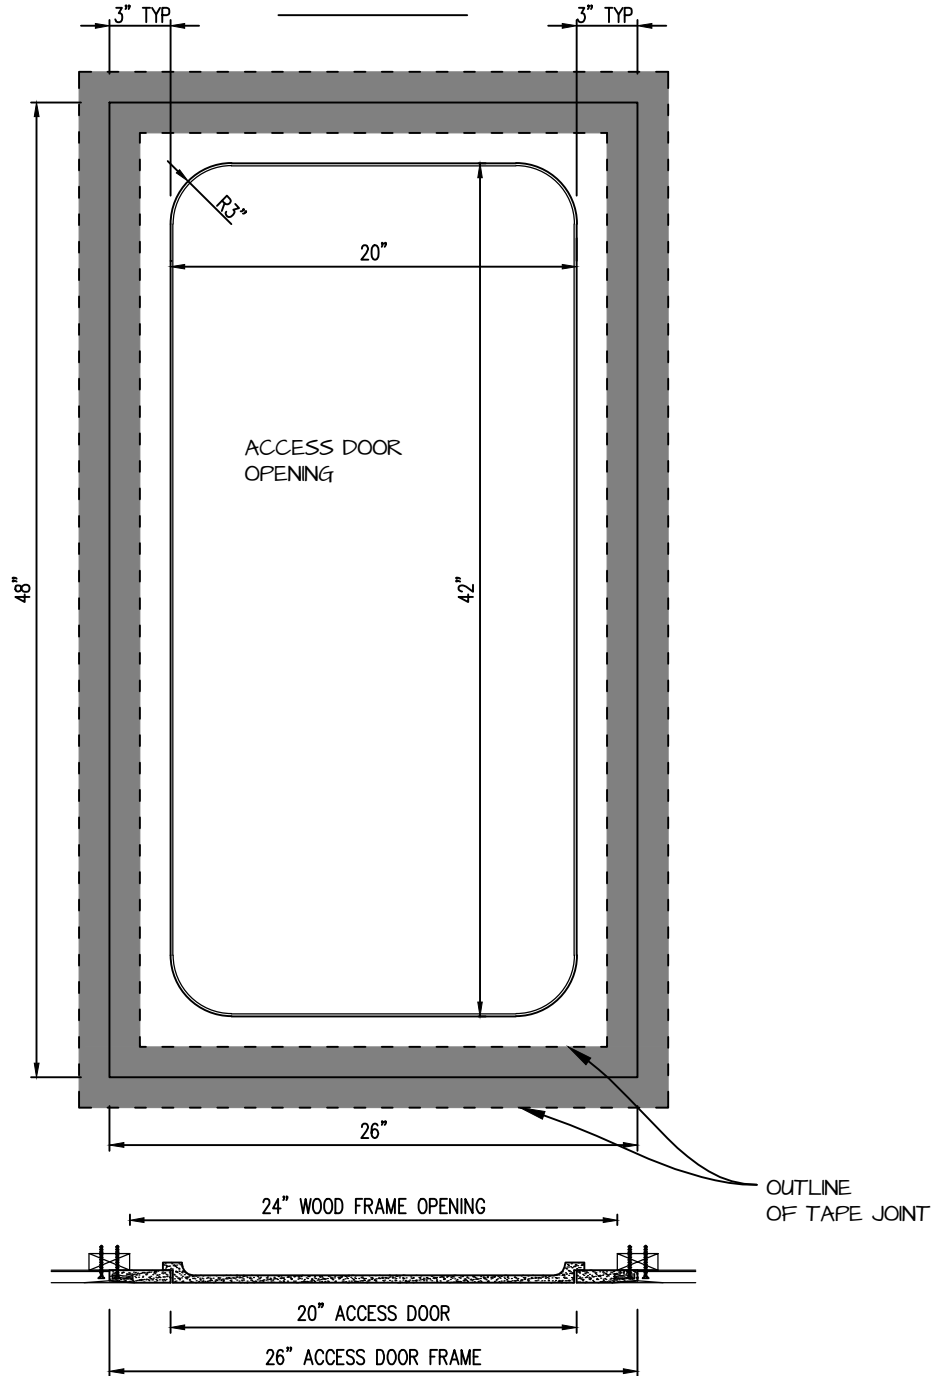

POP OUT RADIUS CORNER ACCESS PANEL 20"x42"
GFRG-RC-582042

TOP VIEW

CASTLE ACCESS PANELS & FORMS INC.
 173 Adesso Drive, Unit 2, Concord ON L4K 3C3
 Phone (905)738-8089 Fax (905)760-9234
 inquiries@castleaccesspanels.com
www.CastleAccessPanels.com