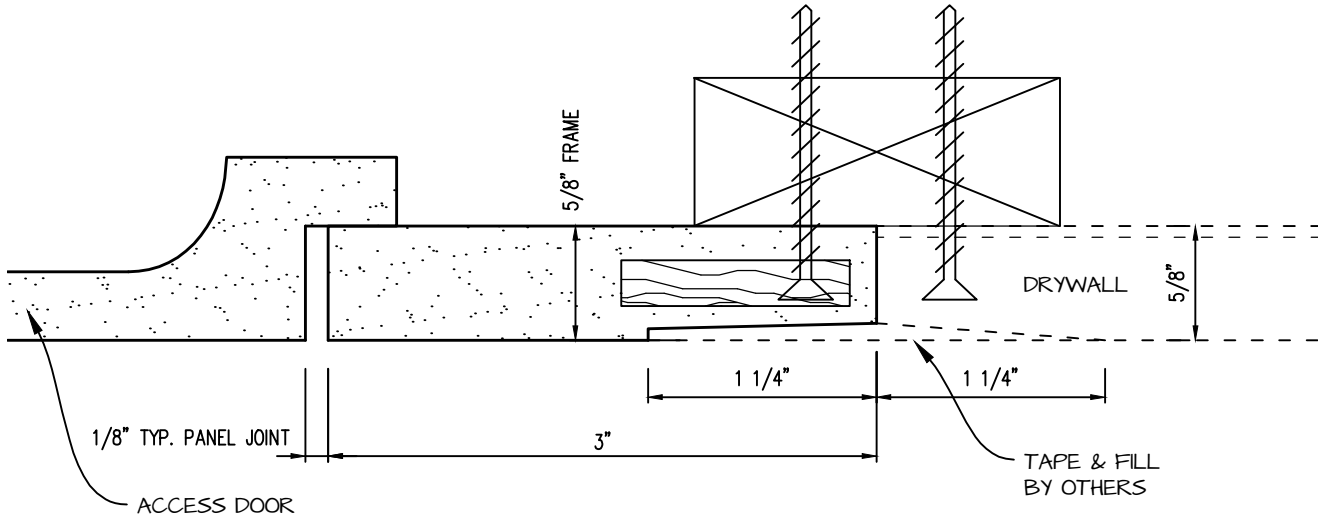

POP-OUT GFRG ACCESS PANEL SECTION

CASTLE ACCESS PANELS & FORMS INC. 173 Adesso Drive, Unit 2, Concord ON L4K 3C3 Phone (905)738-8089 Fax (905)760-9234 inquiries@castleaccesspanels.com www.CastleAccessPanels.com	DESIGNED: Q.P	
	DATE:	
	APPROVED: J.R	
CUSTOMER:	PROJECT:	QTY:
TITLE:	DWG NO:	SHEET OF