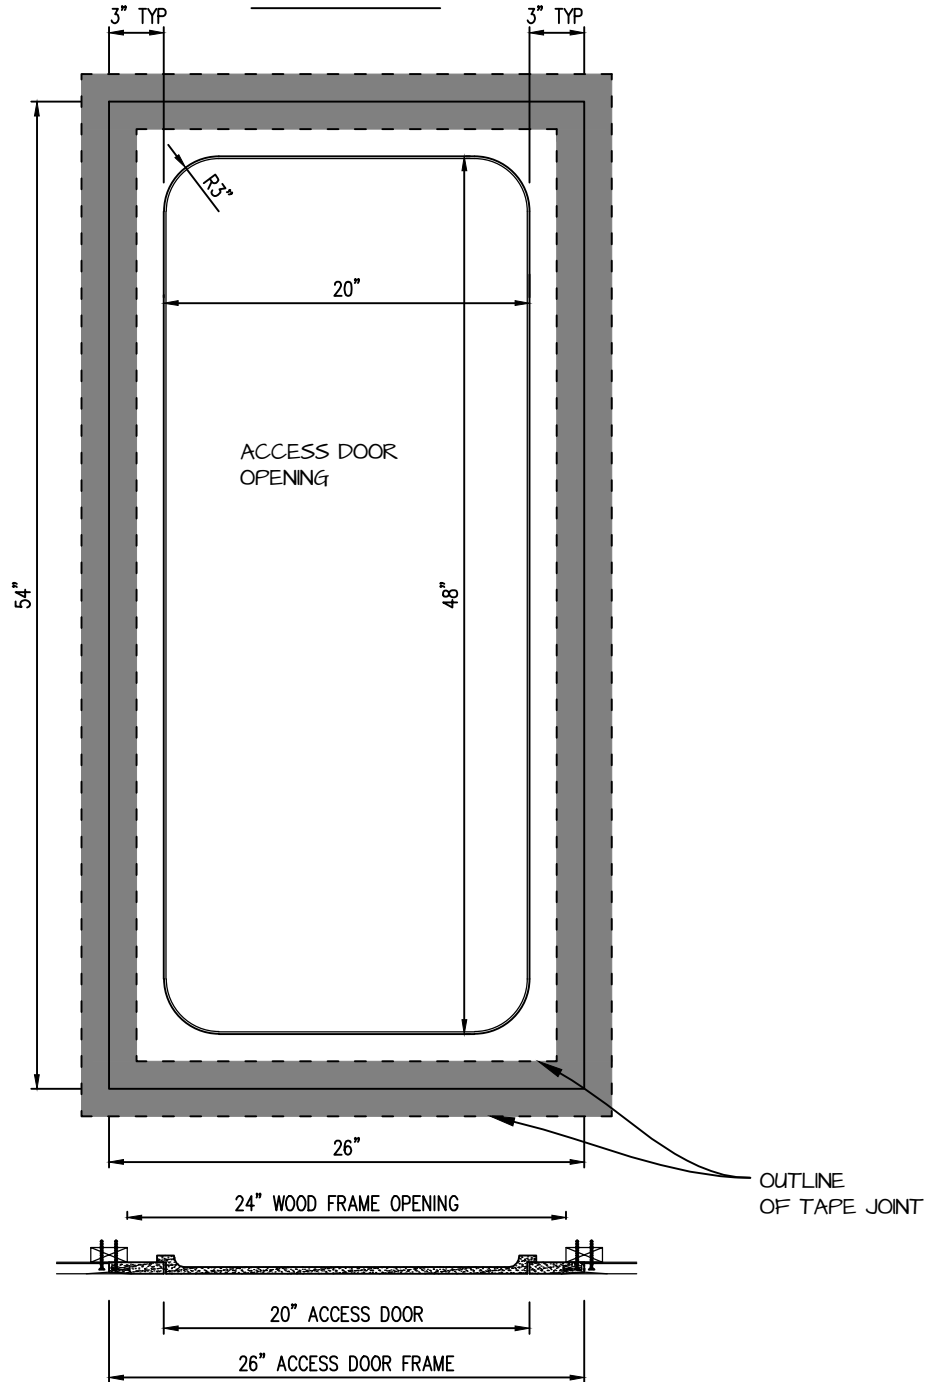

**POP OUT RADIUS CORNER ACCESS PANEL 20"x48"**  
**GFRG-RC-582048**

TOP VIEW

 <p><b>CASTLE ACCESS PANELS &amp; FORMS INC.</b>          173 Adesso Drive, Unit 2, Concord ON L4K 3C3          Phone (905)738-8089 Fax (905)760-9234          inquiries@castleaccesspanels.com  <a href="http://www.CastleAccessPanels.com">www.CastleAccessPanels.com</a></p>	DESIGNED: Q.P	
	DATE:	
	APPROVED: J.R	
CUSTOMER:	PROJECT:	QTY:
TITLE:	DWG NO:	SHEET OF