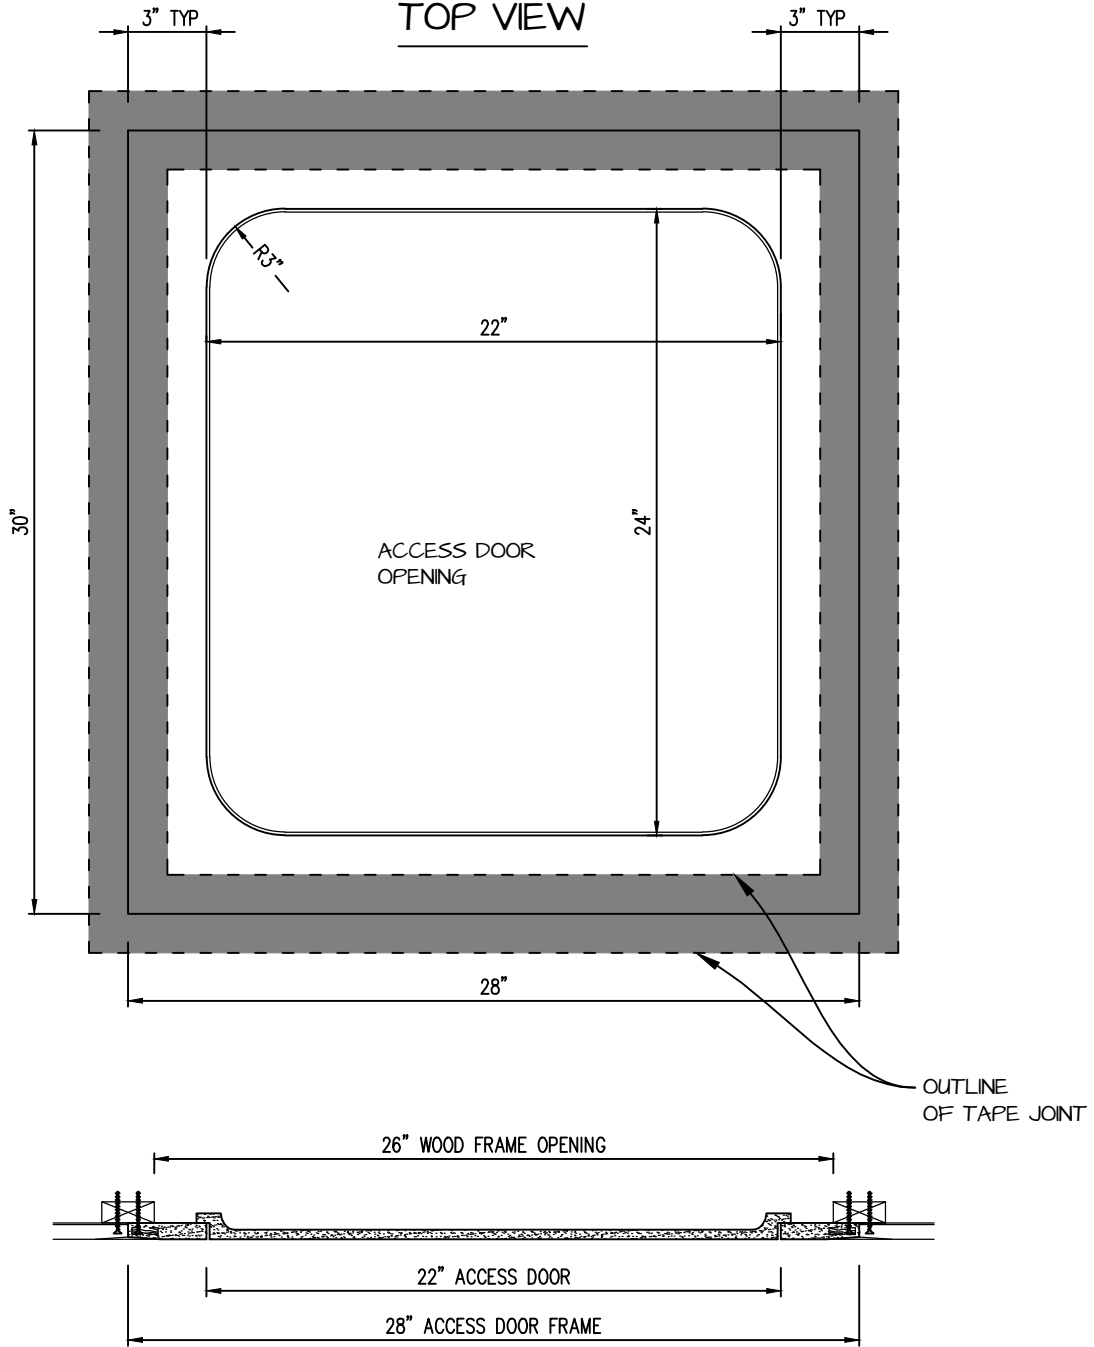

POP OUT RADIUS CORNER ACCESS PANEL 22"x24"
GFRG-RC-582224

TOP VIEW

CASTLE ACCESS PANELS & FORMS INC.
 173 Adesso Drive, Unit 2, Concord ON L4K 3C3
 Phone (905)738-8089 Fax (905)760-9234
 inquiries@castleaccesspanels.com
www.CastleAccessPanels.com