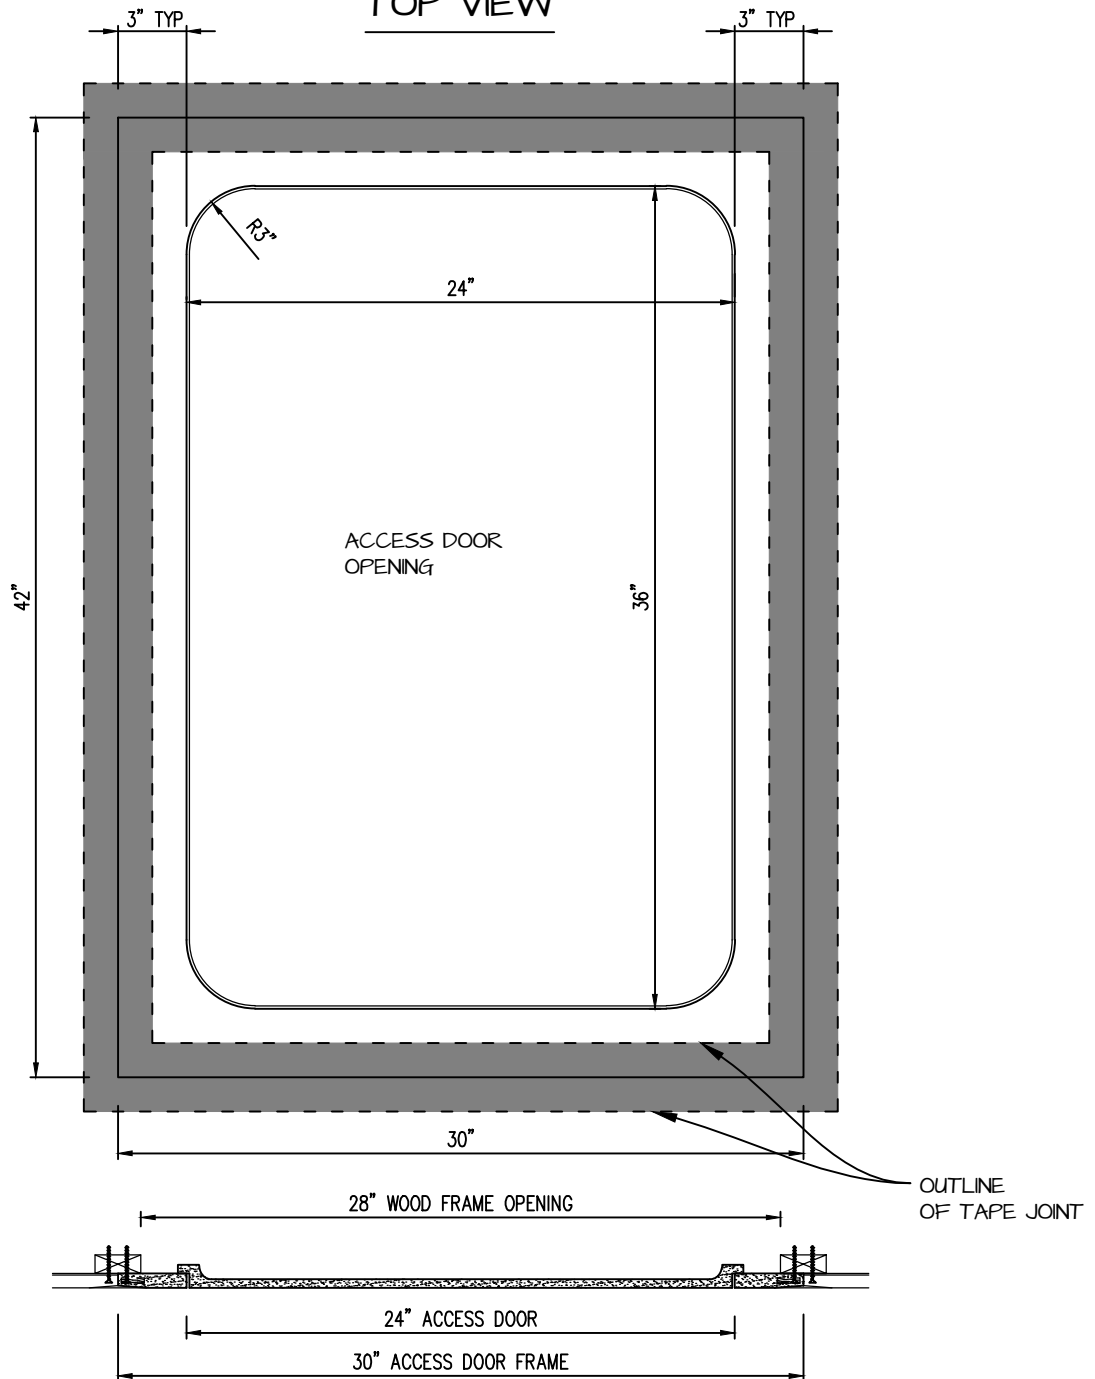

POP OUT RADIUS CORNER ACCESS PANEL 24"x36"
GFRG-RC-582436

TOP VIEW

 <p>CASTLE ACCESS PANELS & FORMS INC. 173 Adesso Drive, Unit 2, Concord ON L4K 3C3 Phone (905)738-8089 Fax (905)760-9234 inquiries@castleaccesspanels.com www.CastleAccessPanels.com</p>	DESIGNED: Q.P	
	DATE:	
	APPROVED: J.R	
CUSTOMER:	PROJECT:	QTY:
TITLE:	DWG NO:	SHEET OF