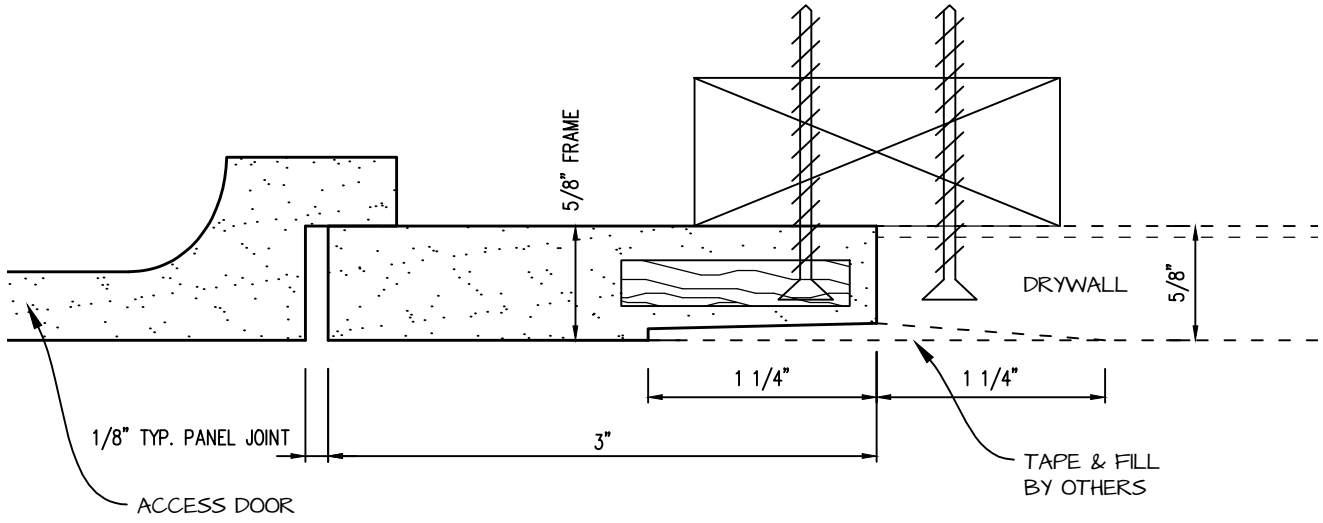

POP-OUT GFRG ACCESS PANEL SECTION

CASTLE ACCESS PANELS & FORMS INC. 173 Adesso Drive, Unit 2, Concord ON L4K 3C3 Phone (905)738-8089 Fax (905)760-9234 inquiries@castleaccesspanels.com www.CastleAccessPanels.com	DESIGNED: Q.P	
	DATE:	
	APPROVED: J.R	
CUSTOMER:	PROJECT:	QTY:
TITLE:	DWG NO:	SHEET OF