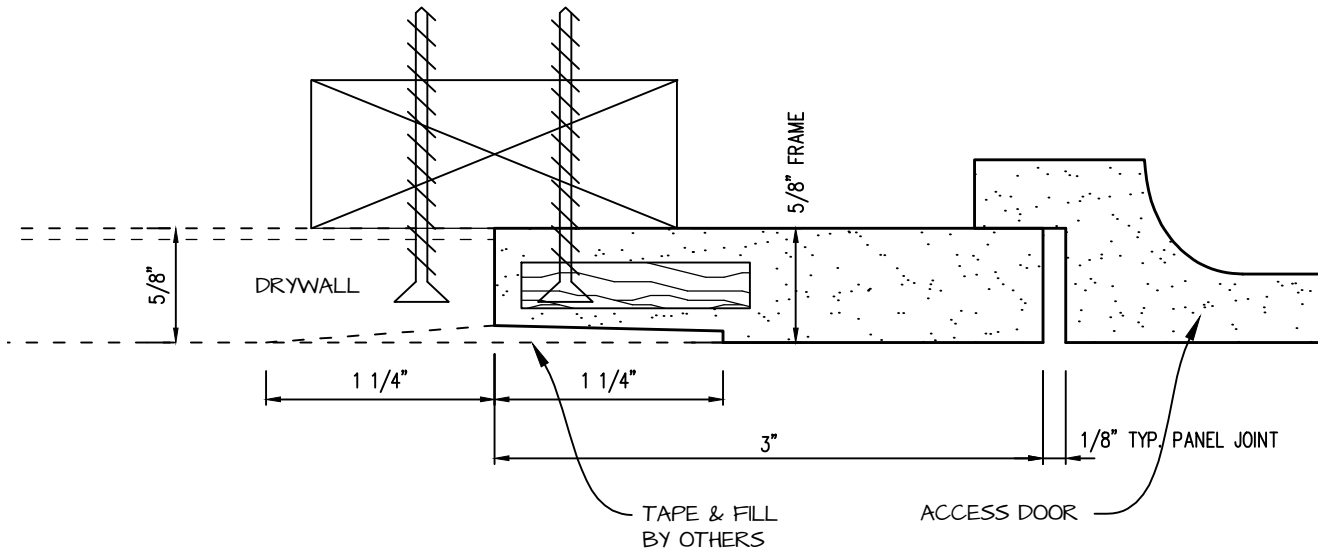

POP-OUT GFRG ACCESS PANEL SECTION

CASTLE ACCESS PANELS & FORMS INC. 173 Adesso Drive, Unit 2, Concord ON L4K 3C3 Phone (905)738-8089 Fax (905)760-9234 inquiries@castleaccesspanels.com www.CastleAccessPanels.com	DESIGNED: Q.P	
	DATE:	
	APPROVED: J.R	
CUSTOMER:	PROJECT:	QTY:
TITLE:	DWG NO:	SHEET OF