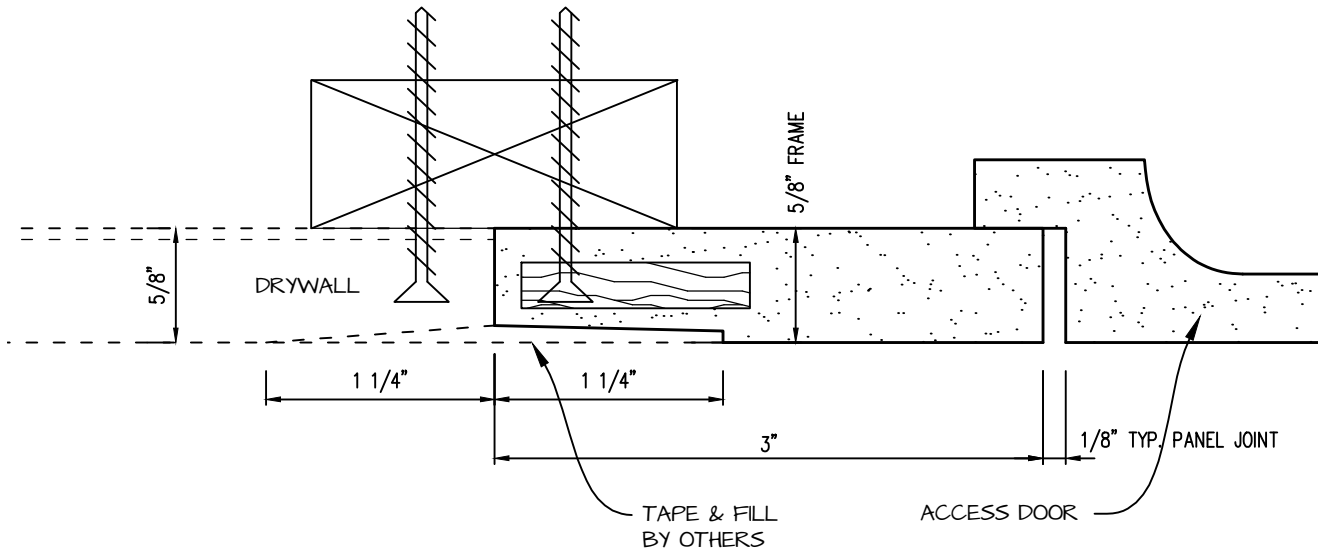

POP-OUT GFRG ACCESS PANEL SECTION

CASTLE ACCESS PANELS & FORMS INC. 173 Adesso Drive, Unit 2, Concord ON L4K 3C3 Phone (905)738-8089 Fax (905)760-9234 inquiries@castleaccesspanels.com www.CastleAccessPanels.com	DESIGNED: Q.P	
	DATE:	
	APPROVED: J.R	
CUSTOMER:	PROJECT:	QTY:
TITLE:	DWG NO:	SHEET OF