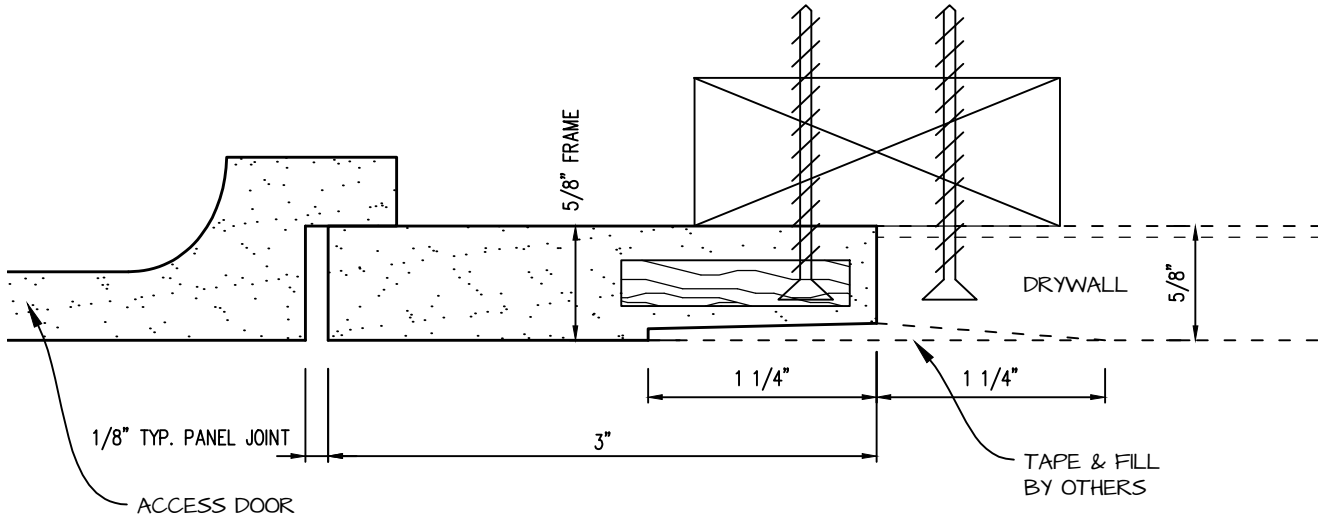

POP-OUT GFRG ACCESS PANEL SECTION

CASTLE ACCESS PANELS & FORMS INC. 173 Adesso Drive, Unit 2, Concord ON L4K 3C3 Phone (905)738-8089 Fax (905)760-9234 inquiries@castleaccesspanels.com www.CastleAccessPanels.com	DESIGNED: Q.P	
	DATE:	
	APPROVED: J.R	
CUSTOMER:	PROJECT:	QTY:
TITLE:	DWG NO:	SHEET OF