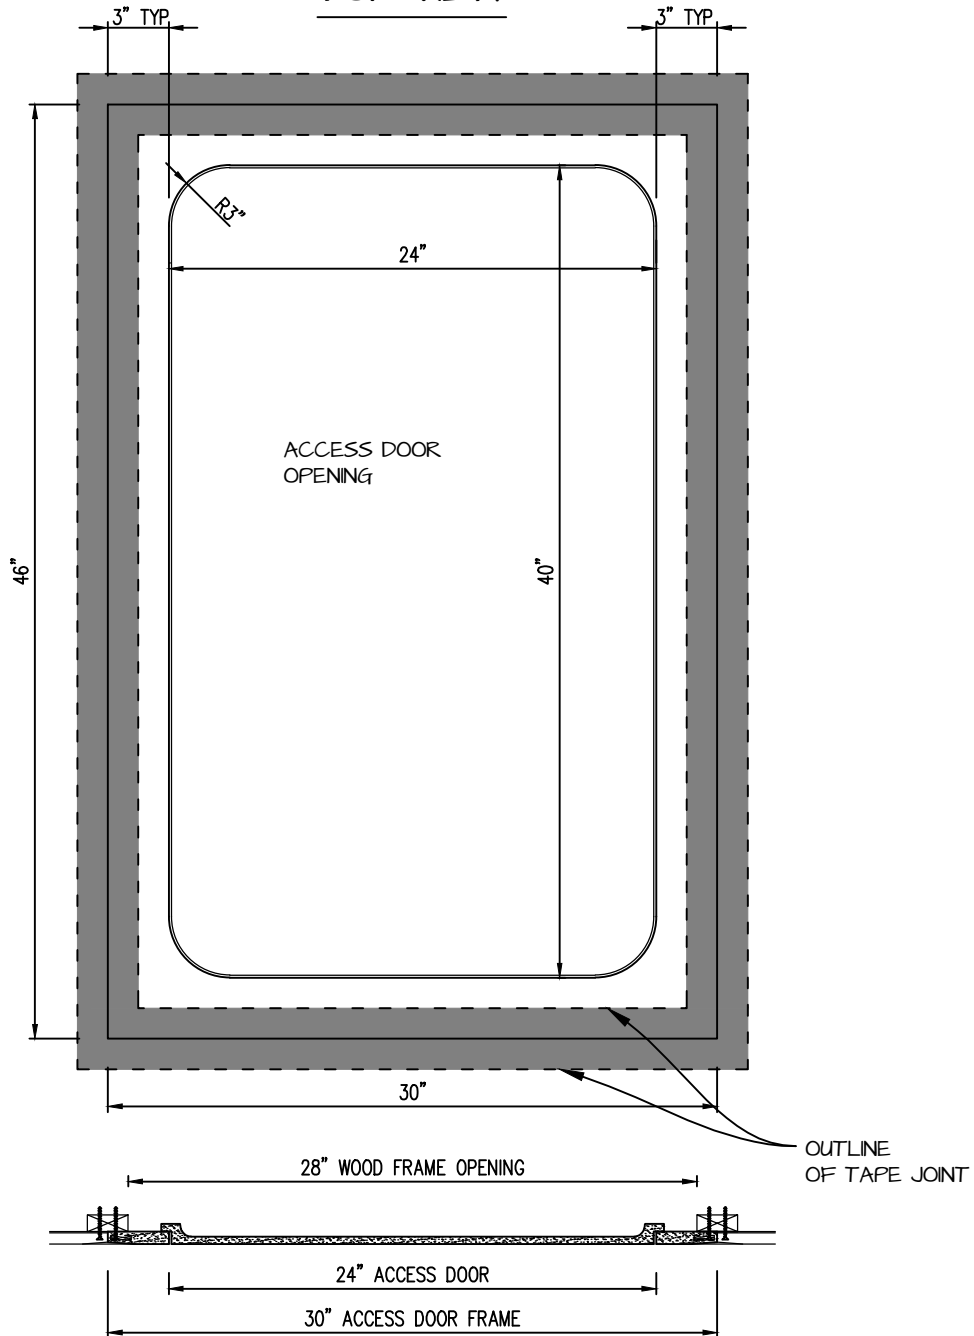

POP OUT RADIUS CORNER ACCESS PANEL 24"x40"
GFRG-RC-582440

TOP VIEW

 <p>CASTLE ACCESS PANELS & FORMS INC. 173 Adesso Drive, Unit 2, Concord ON L4K 3C3 Phone (905)738-8089 Fax (905)760-9234 inquiries@castleaccesspanels.com www.CastleAccessPanels.com</p>	DESIGNED: Q.P	
	DATE:	
	APPROVED: J.R	
CUSTOMER:	PROJECT:	QTY:
TITLE:	DWG NO:	SHEET OF