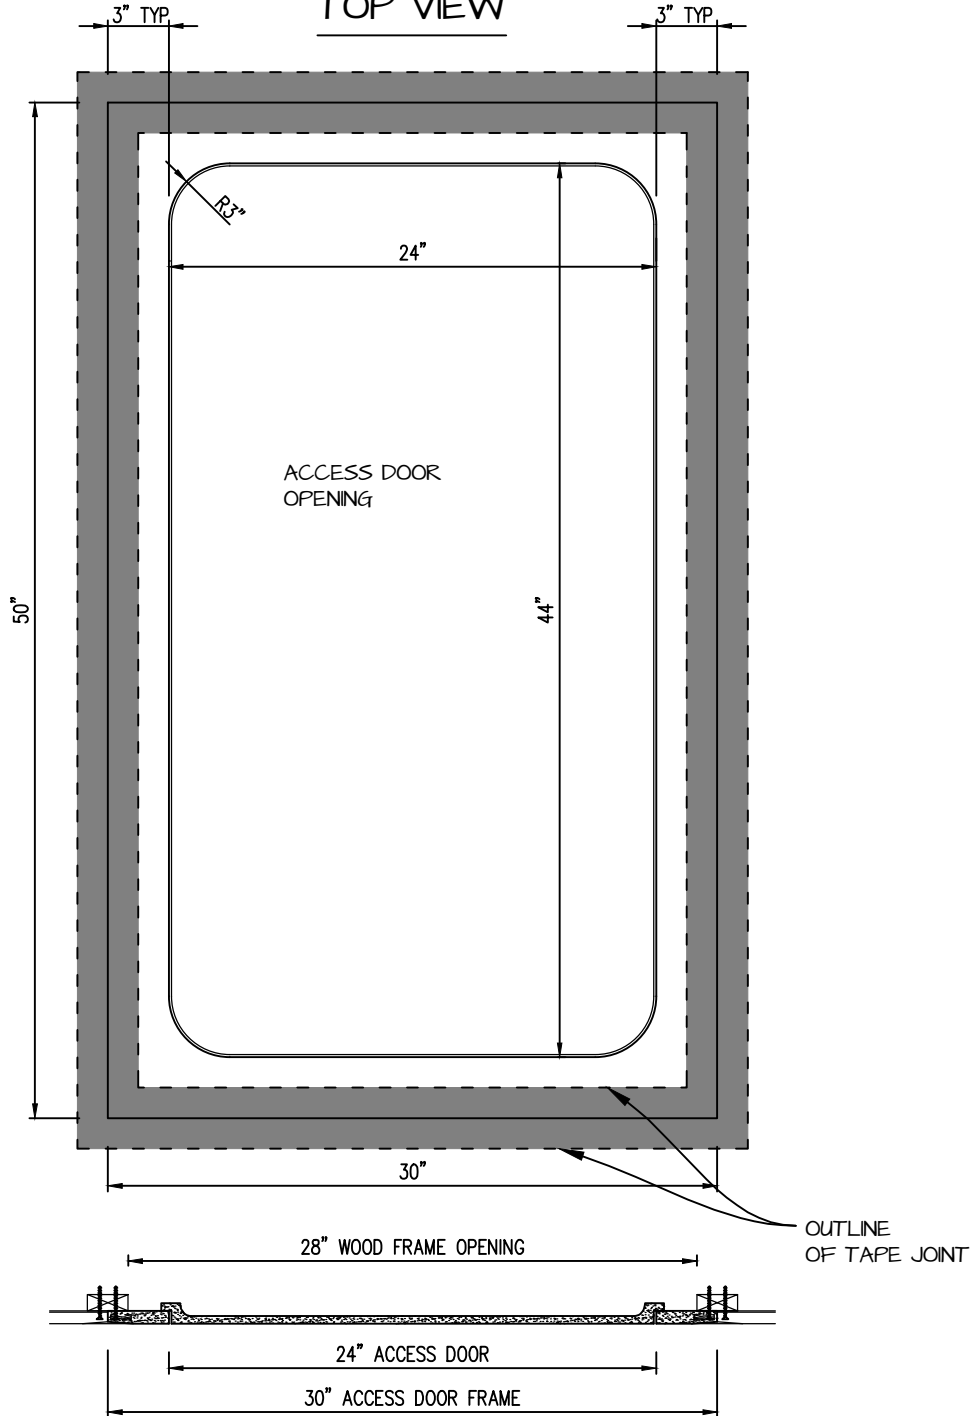

POP OUT RADIUS CORNER ACCESS PANEL 24"x44"
GFRG-RC-582444

TOP VIEW

CASTLE ACCESS PANELS & FORMS INC.
 173 Adesso Drive, Unit 2, Concord ON L4K 3C3
 Phone (905)738-8089 Fax (905)760-9234
 inquiries@castleaccesspanels.com
www.CastleAccessPanels.com

DESIGNED: Q.P
 DATE:

APPROVED: J.R

CUSTOMER:	PROJECT:	QTY:
TITLE:	DWG NO:	SHEET OF

POP-OUT GFRG ACCESS PANEL SECTION

 <p>CASTLE ACCESS PANELS & FORMS INC. 173 Adesso Drive, Unit 2, Concord ON L4K 3C3 Phone (905)738-8089 Fax (905)760-9234 inquiries@castleaccesspanels.com www.CastleAccessPanels.com</p>	DESIGNED: Q.P	
	DATE:	
	APPROVED: J.R	
CUSTOMER:	PROJECT:	QTY:
TITLE:	DWG NO:	SHEET OF