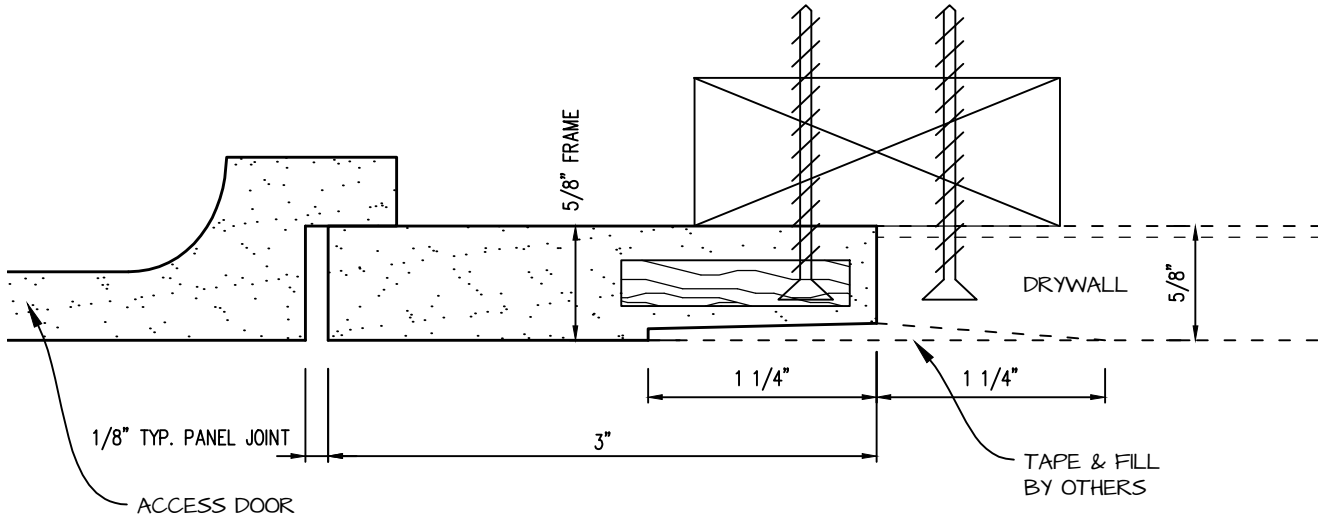

POP-OUT GFRG ACCESS PANEL SECTION

CASTLE ACCESS PANELS & FORMS INC. 173 Adesso Drive, Unit 2, Concord ON L4K 3C3 Phone (905)738-8089 Fax (905)760-9234 inquiries@castleaccesspanels.com www.CastleAccessPanels.com	DESIGNED: Q.P	
	DATE:	
	APPROVED: J.R	
CUSTOMER:	PROJECT:	QTY:
TITLE:	DWG NO:	SHEET OF