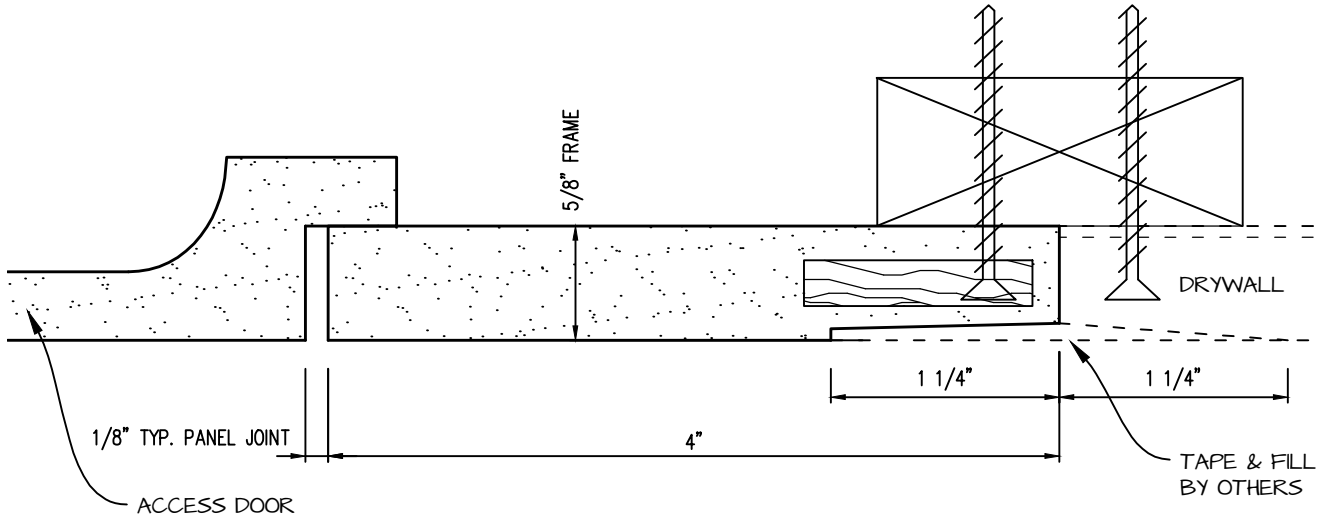

DWG NO:

SHEET OF

POP-OUT GFRG ACCESS PANEL SECTION

 <p>CASTLE ACCESS PANELS & FORMS INC. 173 Adesso Drive, Unit 2, Concord ON L4K 3C3 Phone (905)738-8089 Fax (905)760-9234 inquiries@castleaccesspanels.com www.CastleAccessPanels.com</p>	DESIGNED: Q.P	
	DATE:	
	APPROVED: J.R	
CUSTOMER:	PROJECT:	QTY:
TITLE:	DWG NO:	SHEET OF