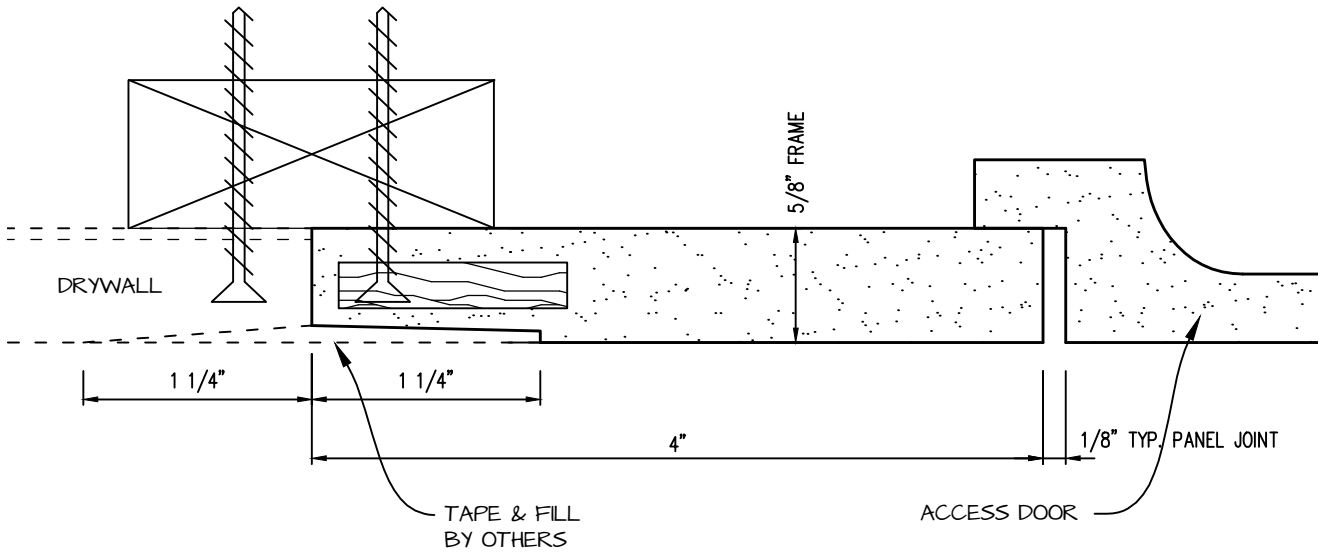

DWG NO:

SHEET OF

POP-OUT GFRG ACCESS PANEL SECTION

 <p>CASTLE ACCESS PANELS & FORMS INC. 173 Adesso Drive, Unit 2, Concord ON L4K 3C3 Phone (905)738-8089 Fax (905)760-9234 inquiries@castleaccesspanels.com www.CastleAccessPanels.com</p>	DESIGNED: Q.P	
	DATE:	
	APPROVED: J.R	
CUSTOMER:	PROJECT:	QTY:
TITLE:	DWG NO:	SHEET OF