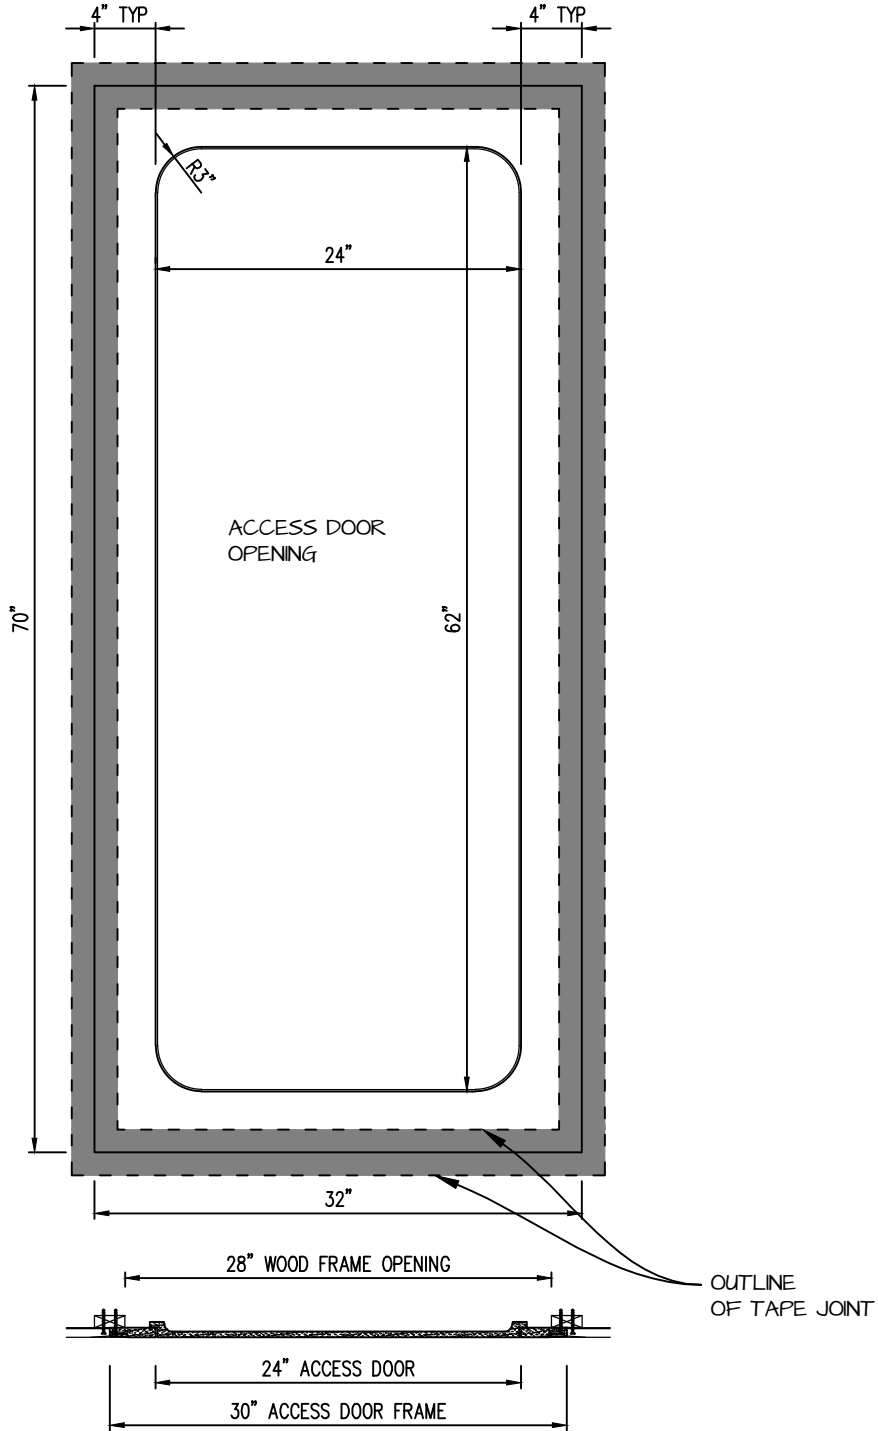

POP OUT RADIUS CORNER ACCESS PANEL 24"x62"

GFRG-RC-582462

CASTLE ACCESS PANELS & FORMS INC.

173 Adesso Drive, Unit 2, Concord ON L4K 3C3

Phone (905)738-8089 Fax (905)760-9234

inquiries@castleaccesspanels.com