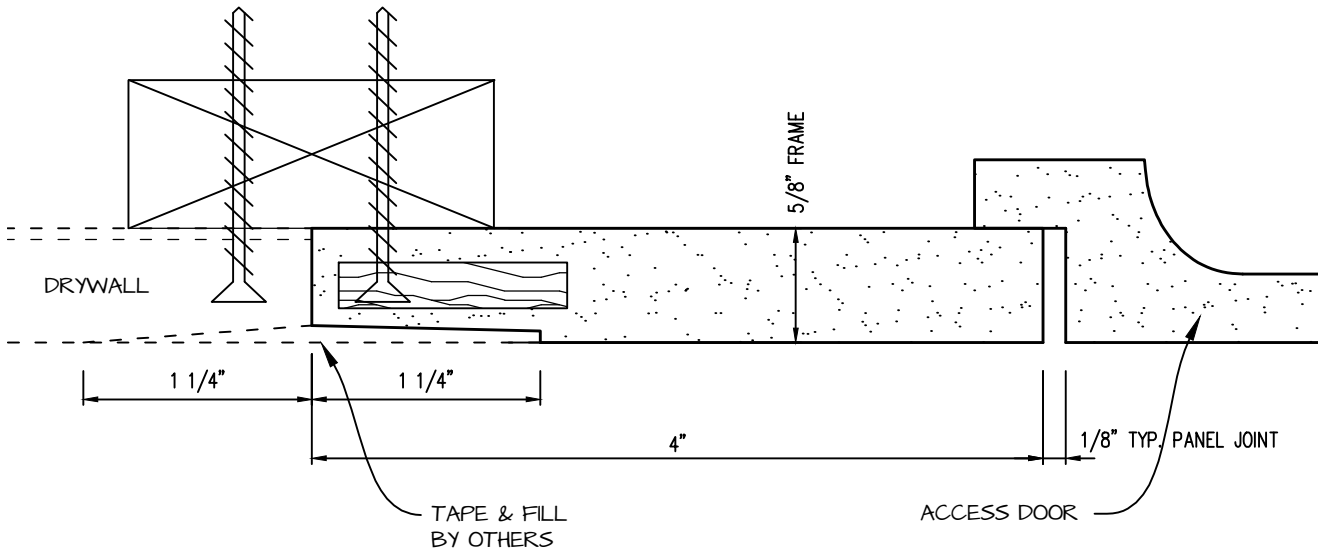

POP-OUT GFRG ACCESS PANEL SECTION

CASTLE ACCESS PANELS & FORMS INC. 173 Adesso Drive, Unit 2, Concord ON L4K 3C3 Phone (905)738-8089 Fax (905)760-9234 inquiries@castleaccesspanels.com www.CastleAccessPanels.com	DESIGNED: Q.P	
	DATE:	
	APPROVED: J.R	
CUSTOMER:	PROJECT:	QTY:
TITLE:	DWG NO:	SHEET OF