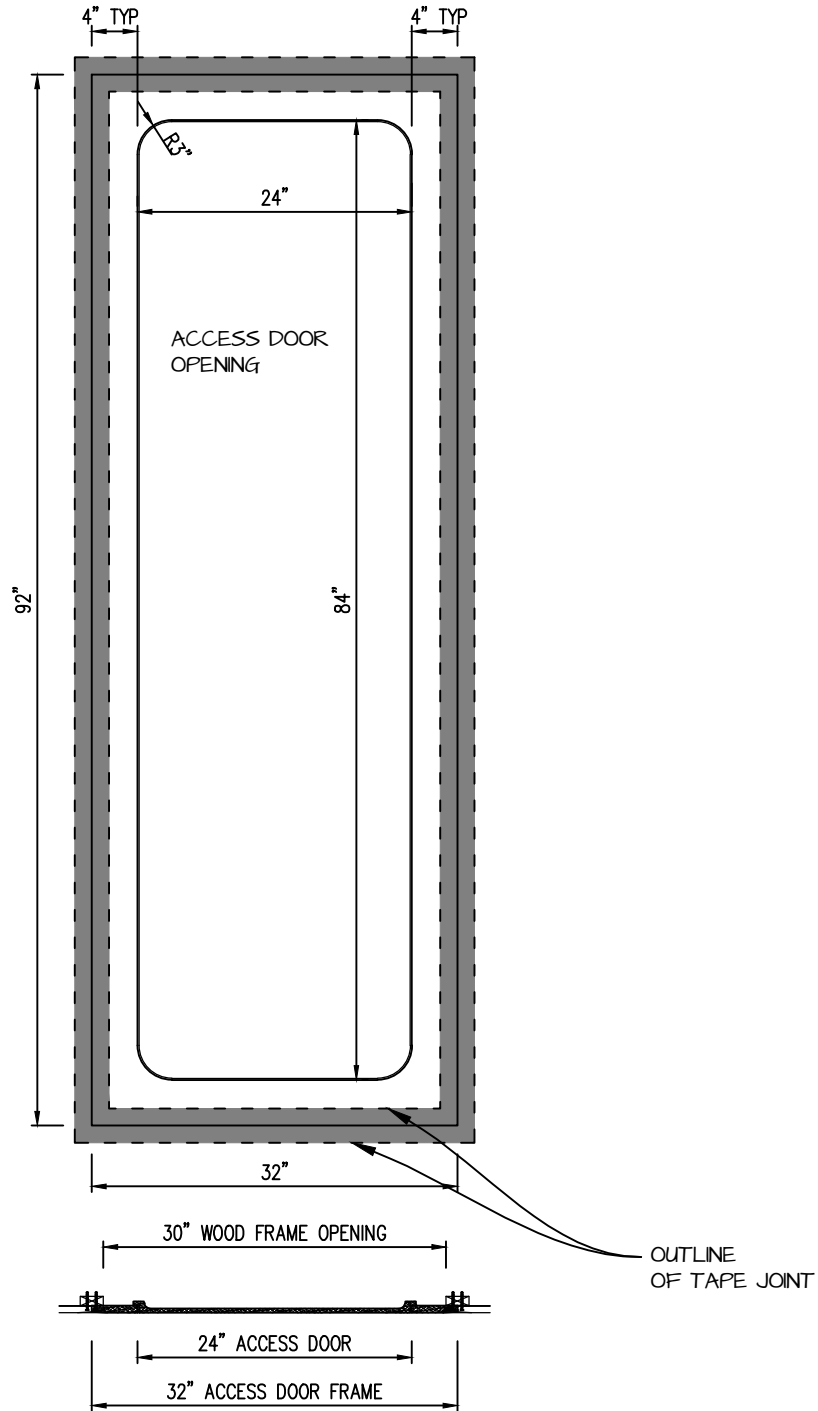

POP OUT RADIUS CORNER ACCESS PANEL 24"x84"
GFRG-RC-582484

 <p>CASTLE ACCESS PANELS & FORMS INC. 173 Adesso Drive, Unit 2, Concord ON L4K 3C3 Phone (905)738-8089 Fax (905)760-9234 inquiries@castleaccesspanels.com www.CastleAccessPanels.com</p>	DESIGNED: Q.P	
	DATE:	
	APPROVED: J.R	
CUSTOMER:	PROJECT:	QTY:
TITLE:	DWG NO:	SHEET OF