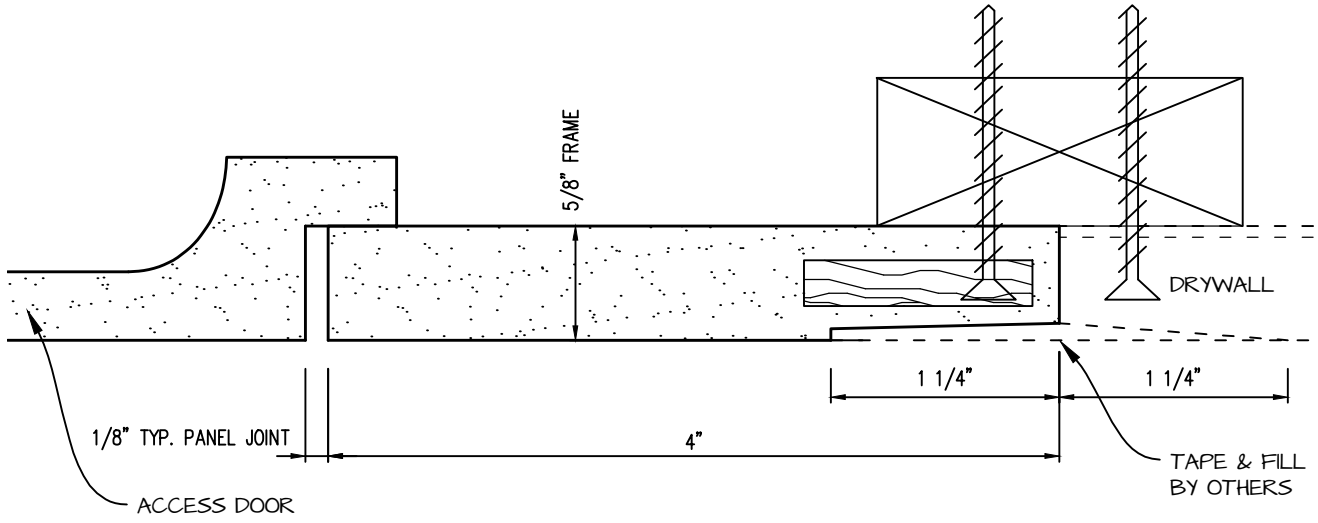

POP-OUT GFRG ACCESS PANEL SECTION

CASTLE ACCESS PANELS & FORMS INC. 173 Adesso Drive, Unit 2, Concord ON L4K 3C3 Phone (905)738-8089 Fax (905)760-9234 inquiries@castleaccesspanels.com www.CastleAccessPanels.com	DESIGNED: Q.P	
	DATE:	
	APPROVED: J.R	
CUSTOMER:	PROJECT:	QTY:
TITLE:	DWG NO:	SHEET OF