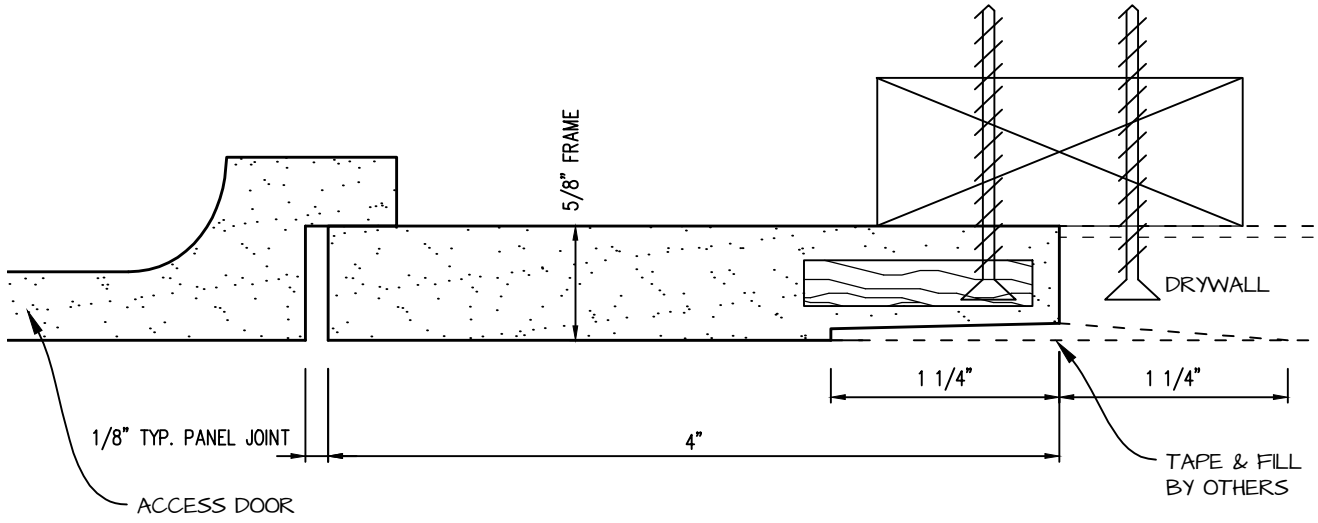

POP-OUT GFRG ACCESS PANEL SECTION

CASTLE ACCESS PANELS & FORMS INC. 173 Adesso Drive, Unit 2, Concord ON L4K 3C3 Phone (905)738-8089 Fax (905)760-9234 inquiries@castleaccesspanels.com www.CastleAccessPanels.com	DESIGNED: Q.P	
	DATE:	
	APPROVED: J.R	
CUSTOMER:	PROJECT:	QTY:
TITLE:	DWG NO:	SHEET OF