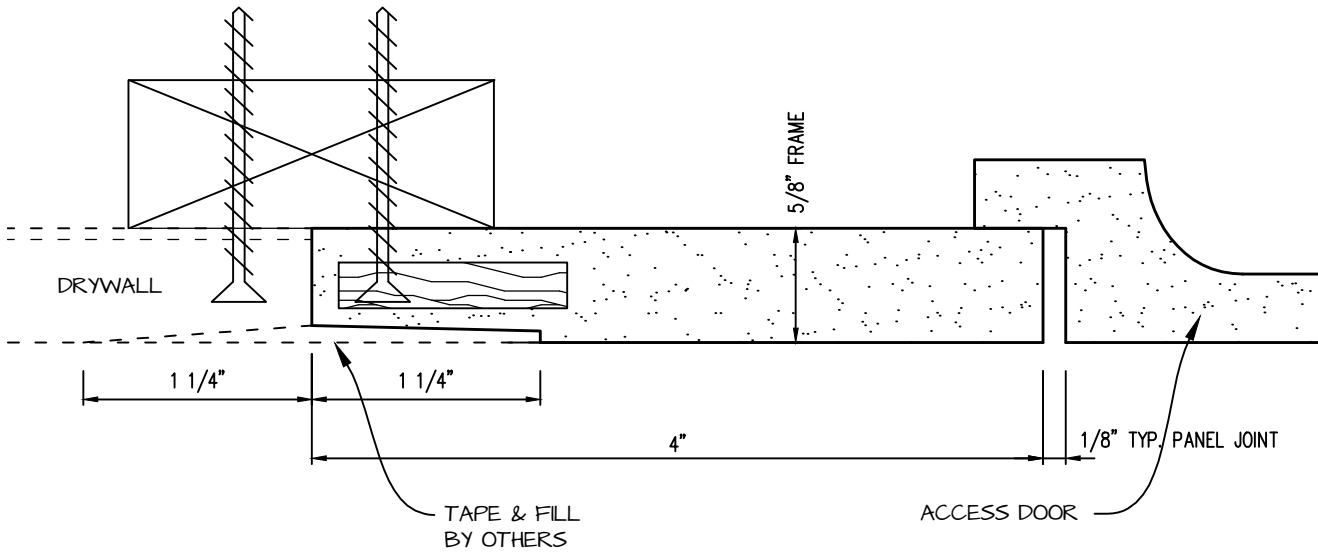

POP-OUT GFRG ACCESS PANEL SECTION

CASTLE ACCESS PANELS & FORMS INC. 173 Adesso Drive, Unit 2, Concord ON L4K 3C3 Phone (905)738-8089 Fax (905)760-9234 inquiries@castleaccesspanels.com www.CastleAccessPanels.com	DESIGNED: Q.P	
	DATE:	
	APPROVED: J.R	
CUSTOMER:	PROJECT:	QTY:
TITLE:	DWG NO:	SHEET OF