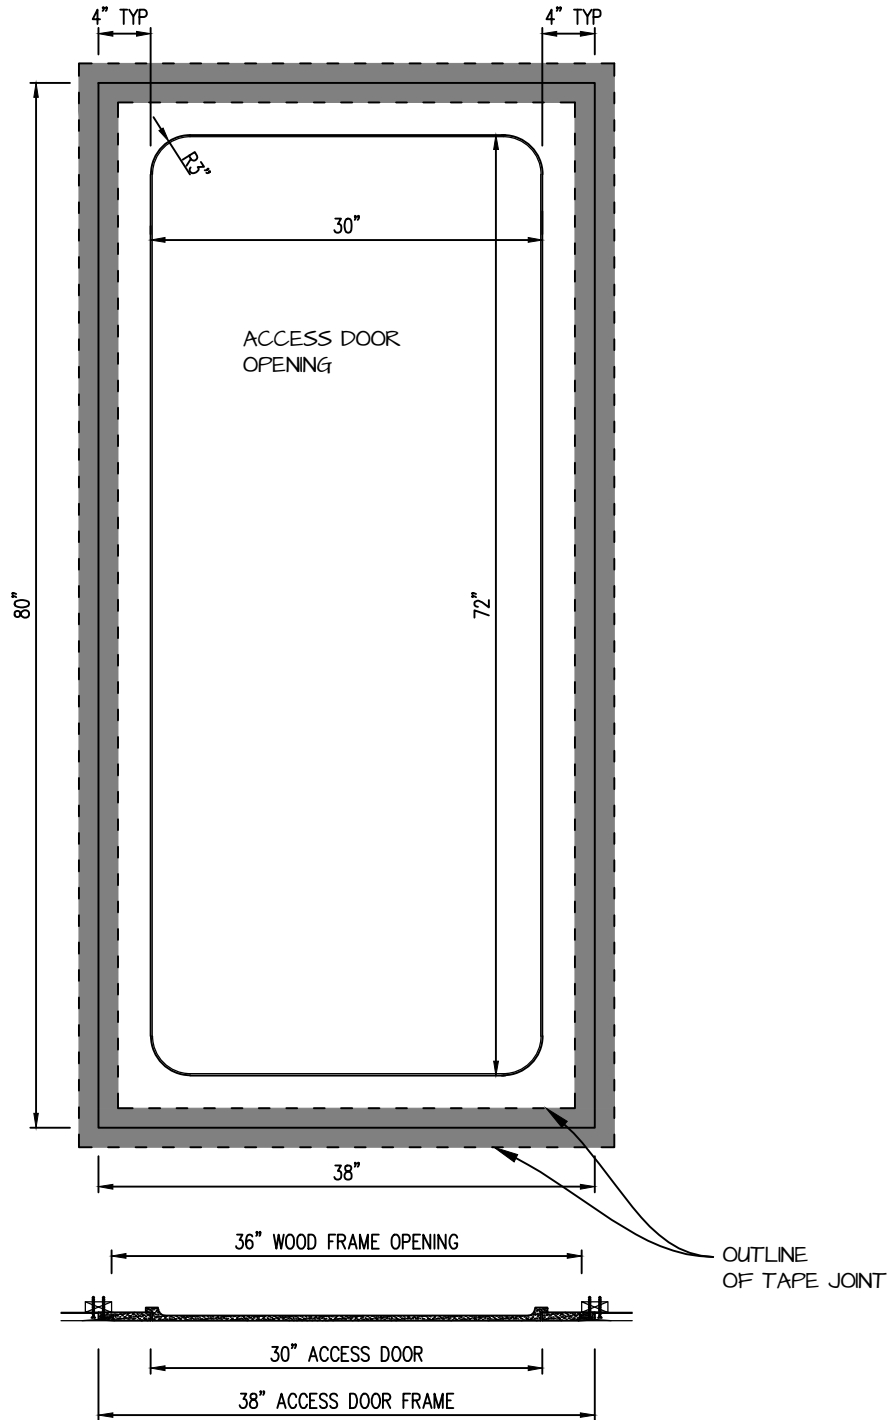

**POP OUT RADIUS CORNER ACCESS PANEL 30"x72"**  
**GFRG-RC-583072**

 <p><b>CASTLE ACCESS PANELS &amp; FORMS INC.</b>          173 Adesso Drive, Unit 2, Concord ON L4K 3C3          Phone (905)738-8089 Fax (905)760-9234          inquiries@castleaccesspanels.com  <a href="http://www.CastleAccessPanels.com">www.CastleAccessPanels.com</a></p>	DESIGNED: Q.P	
	DATE:	
	APPROVED: J.R	
CUSTOMER:	PROJECT:	QTY:
TITLE:	DWG NO:	SHEET OF