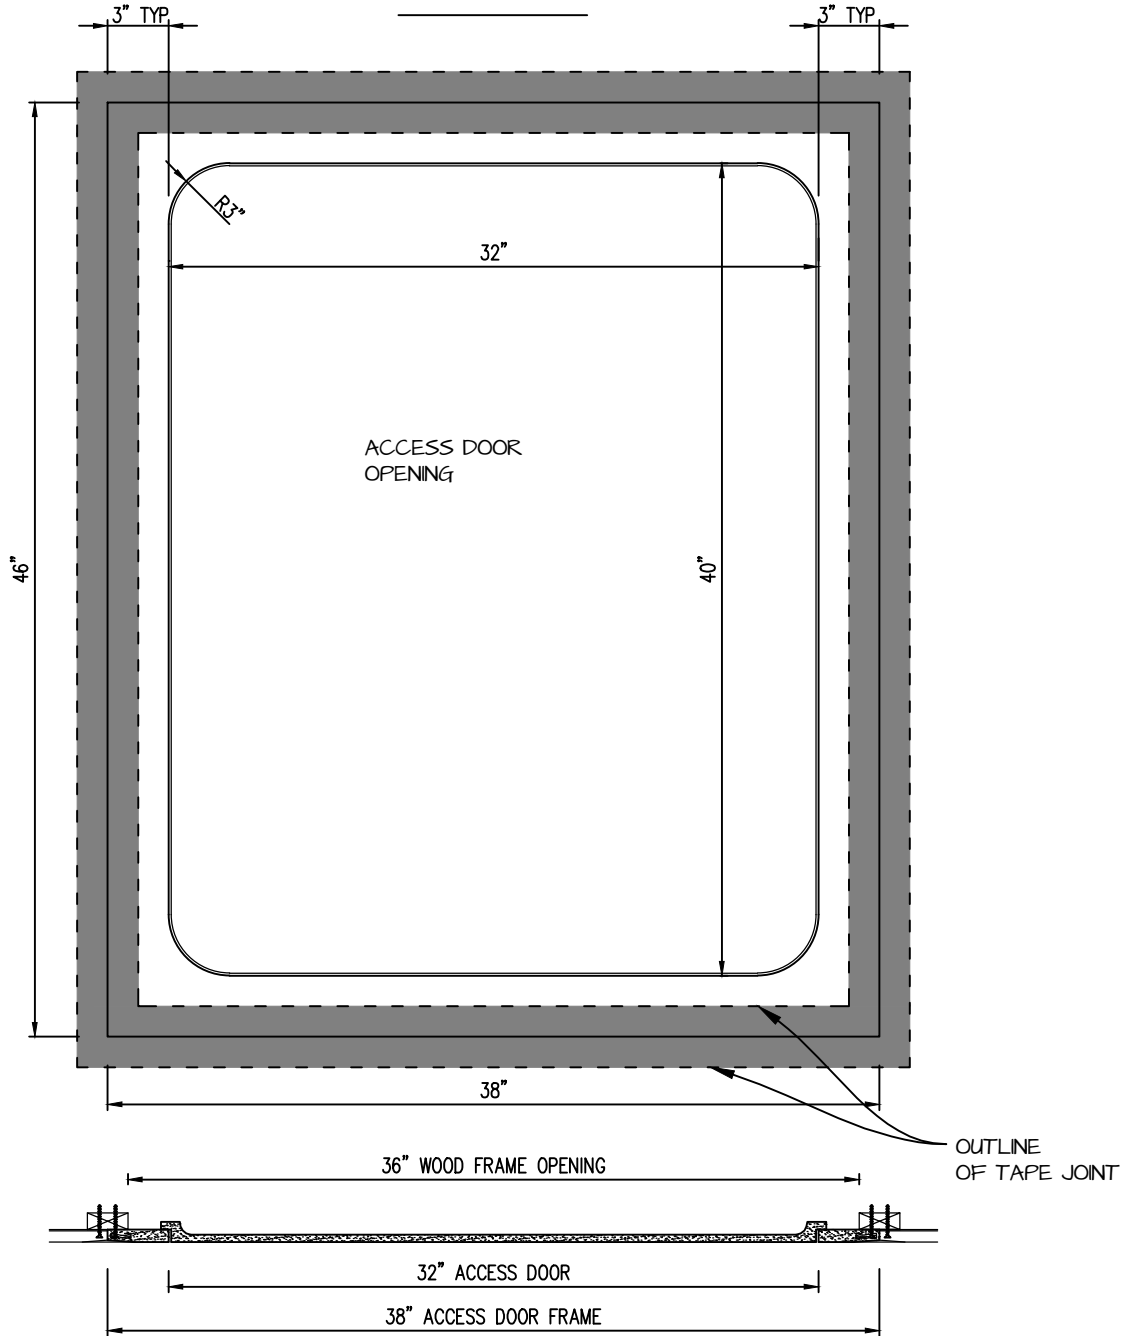

POP OUT RADIUS CORNER ACCESS PANEL 32"x40"
GFRG-RC-583240

TOP VIEW

CASTLE ACCESS PANELS & FORMS INC.

173 Adesso Drive, Unit 2, Concord ON L4K 3C3

Phone (905)738-8089 Fax (905)760-9234

inquiries@castleaccesspanels.com