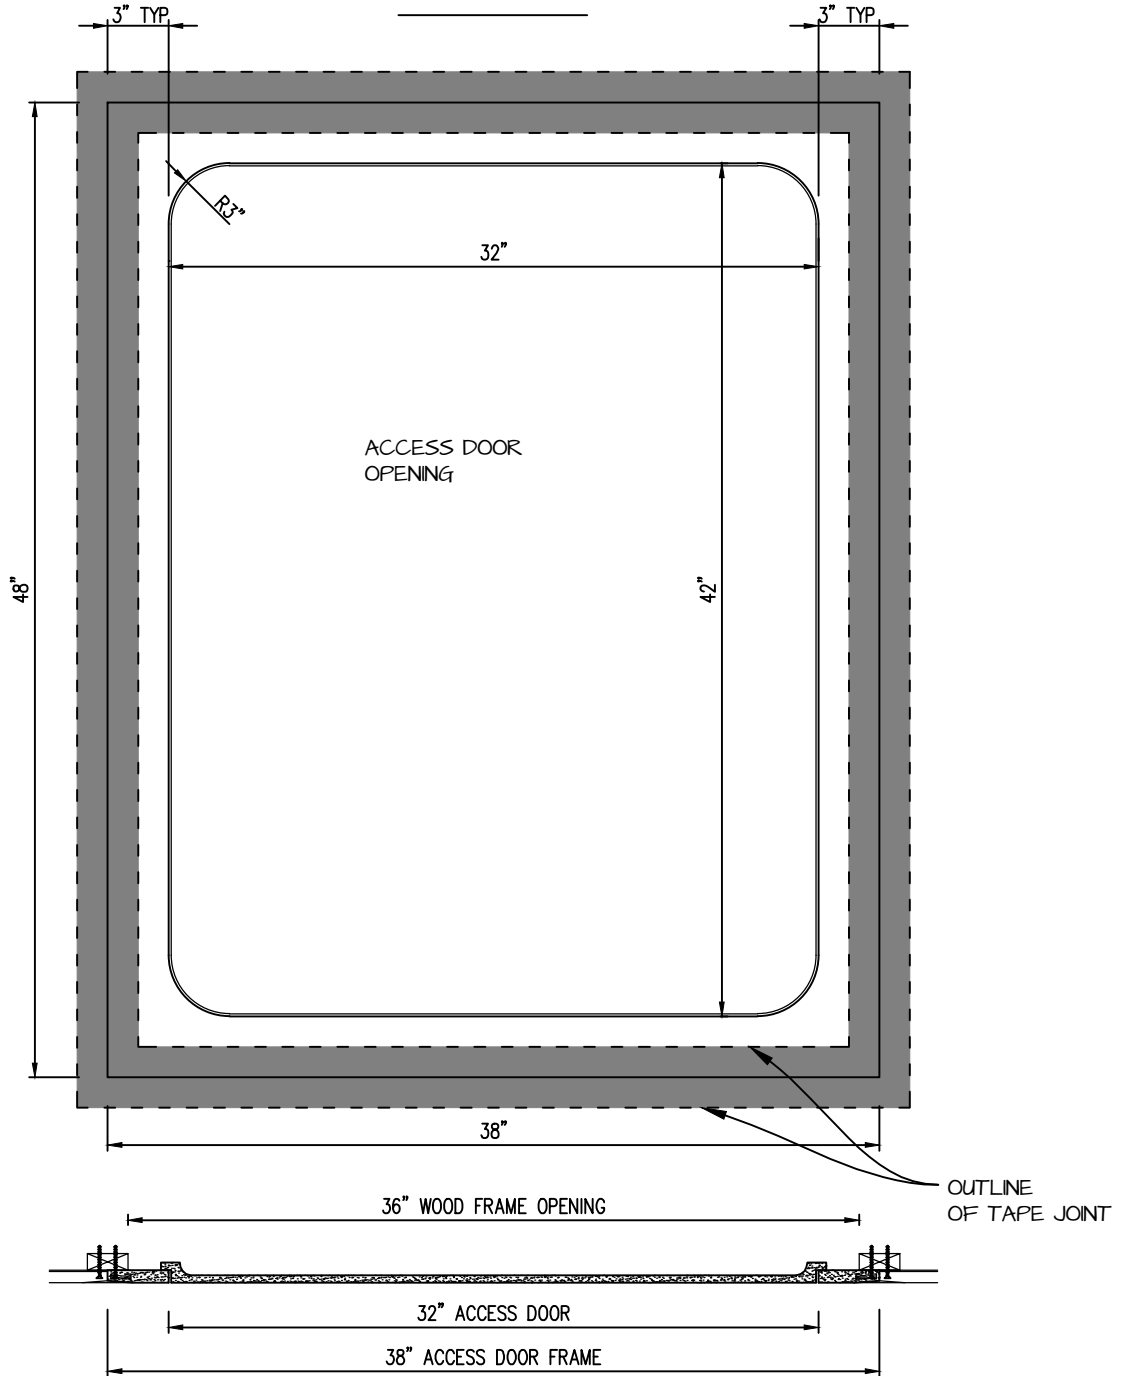

**POP OUT RADIUS CORNER ACCESS PANEL 32"x42"**  
**GFRG-RC-583242**

TOP VIEW

**CASTLE ACCESS PANELS & FORMS INC.**

173 Adesso Drive, Unit 2, Concord ON L4K 3C3

Phone (905)738-8089 Fax (905)760-9234

inquiries@castleaccesspanels.com

DWG NO:

SHEET OF