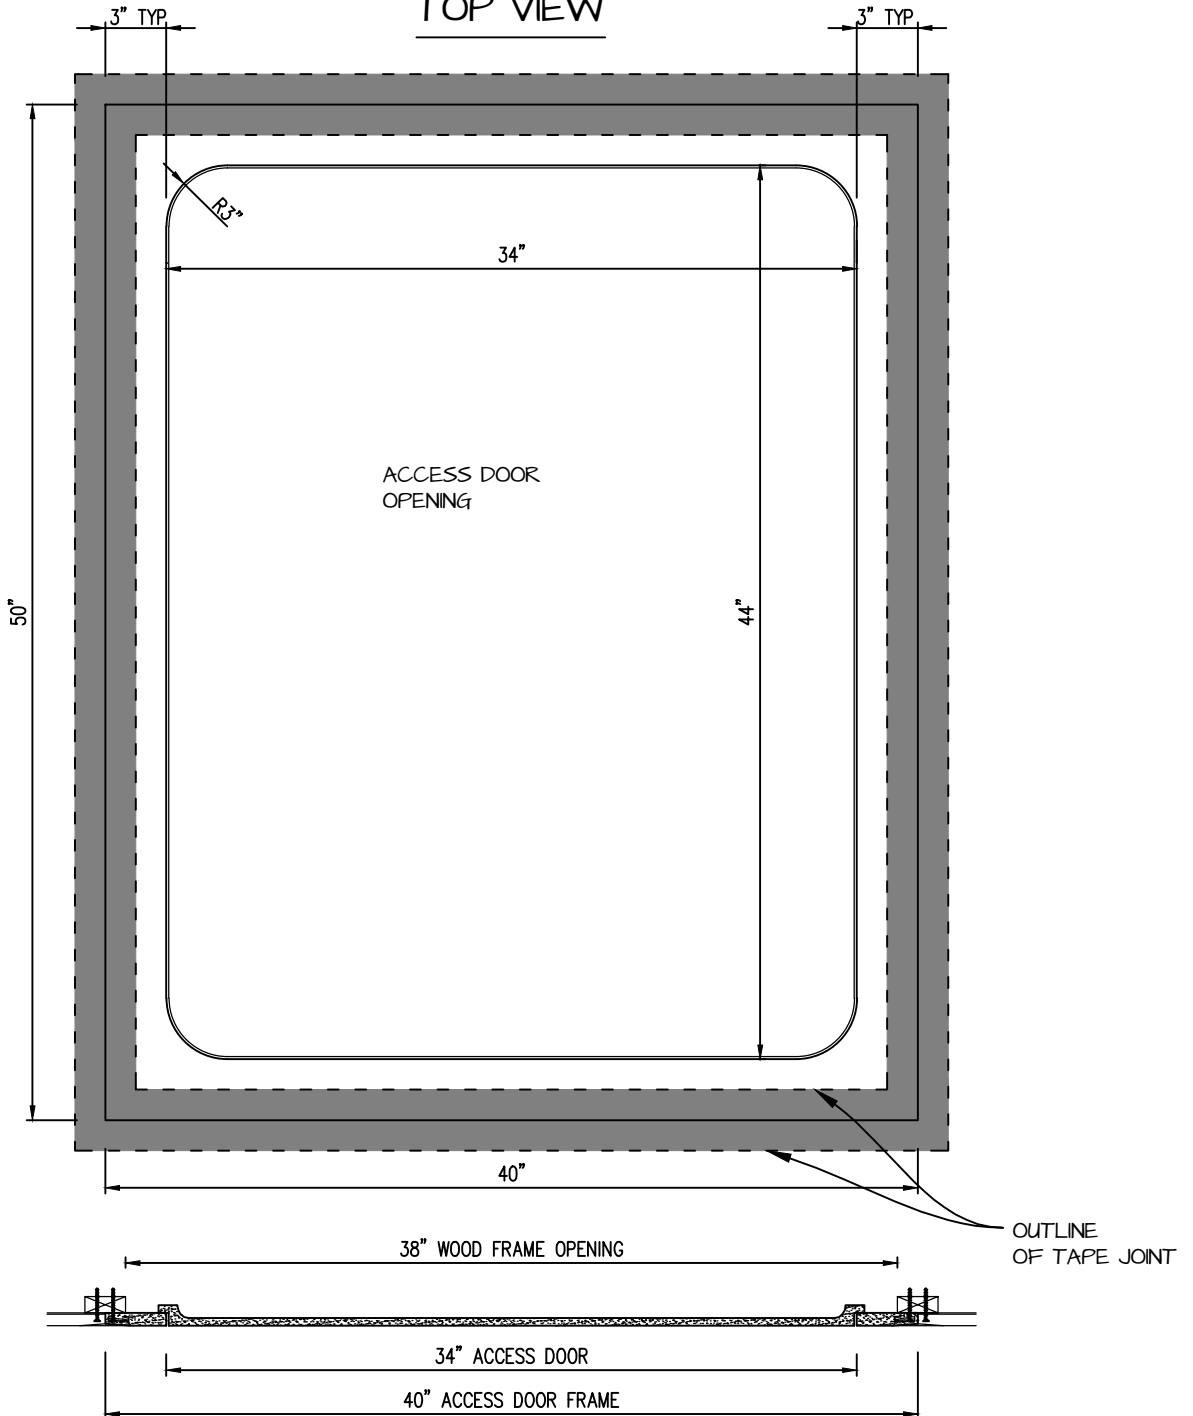

POP OUT RADIUS CORNER ACCESS PANEL 34"x44"
GFRG-RC-583444

TOP VIEW

CASTLE ACCESS PANELS & FORMS INC.

173 Adesso Drive, Unit 2, Concord ON L4K 3C3

Phone (905)738-8089 Fax (905)760-9234

inquiries@castleaccesspanels.com