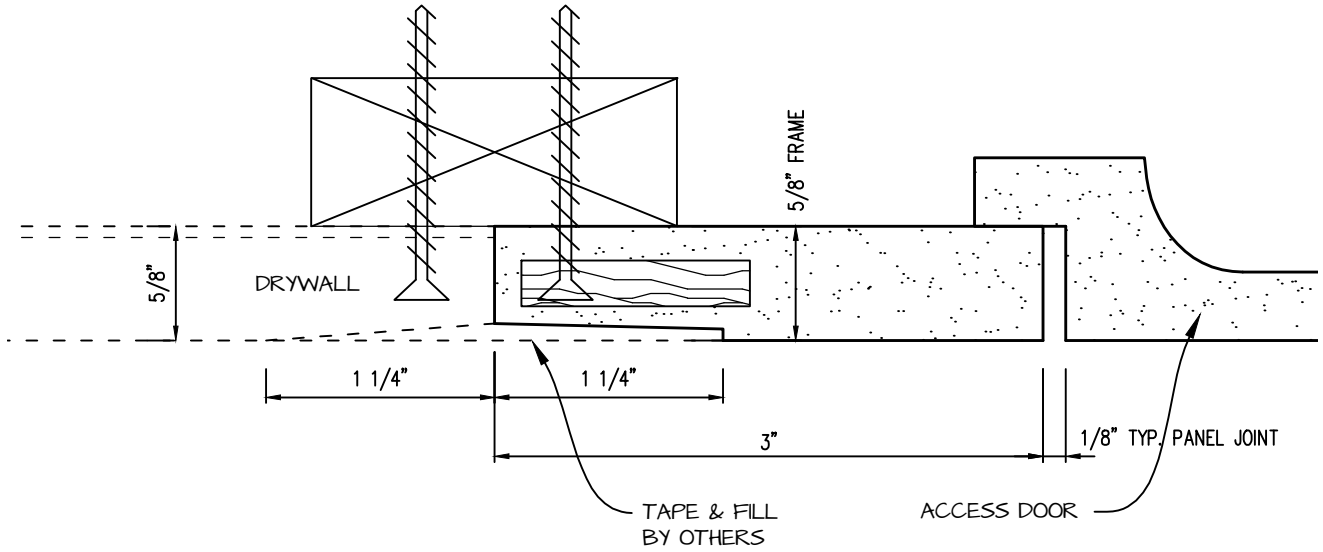

DWG NO:

SHEET OF

POP-OUT GFRG ACCESS PANEL SECTION

 <p>CASTLE ACCESS PANELS & FORMS INC. 173 Adesso Drive, Unit 2, Concord ON L4K 3C3 Phone (905)738-8089 Fax (905)760-9234 inquiries@castleaccesspanels.com www.CastleAccessPanels.com</p>	DESIGNED: Q.P	
	DATE:	
	APPROVED: J.R	
CUSTOMER:	PROJECT:	QTY:
TITLE:	DWG NO:	SHEET OF