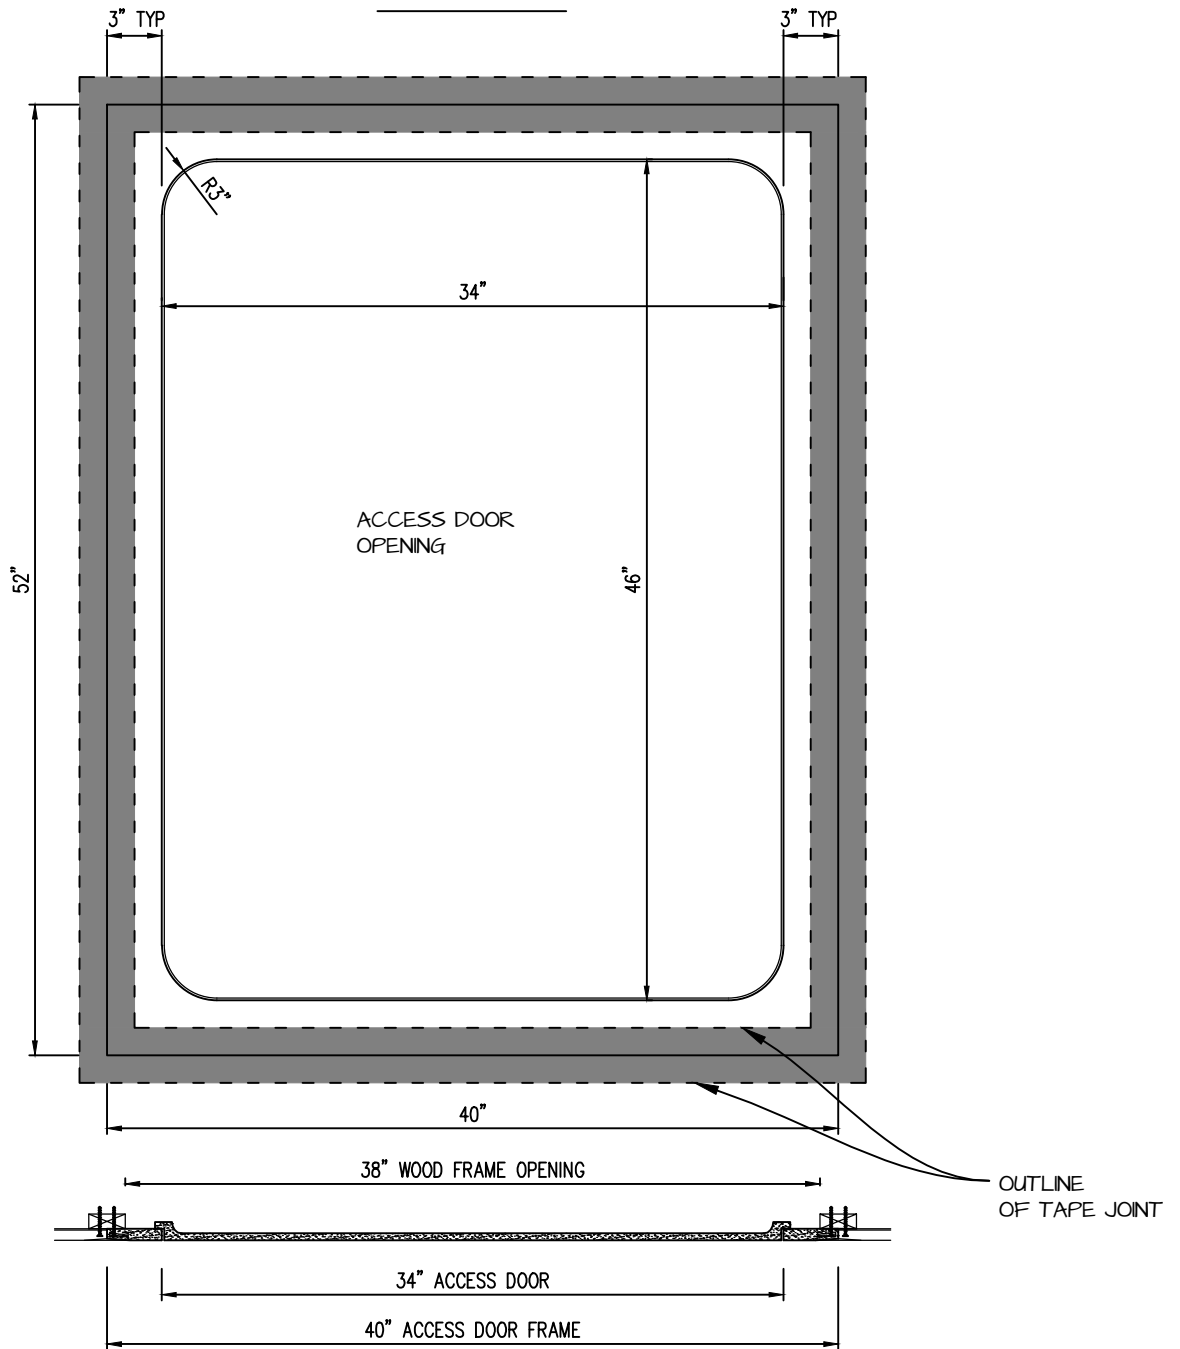

POP OUT RADIUS CORNER ACCESS PANEL 34"x46"
GFRG-RC-583446

TOP VIEW

CASTLE ACCESS PANELS & FORMS INC.

173 Adesso Drive, Unit 2, Concord ON L4K 3C3

Phone (905)738-8089 Fax (905)760-9234

inquiries@castleaccesspanels.com