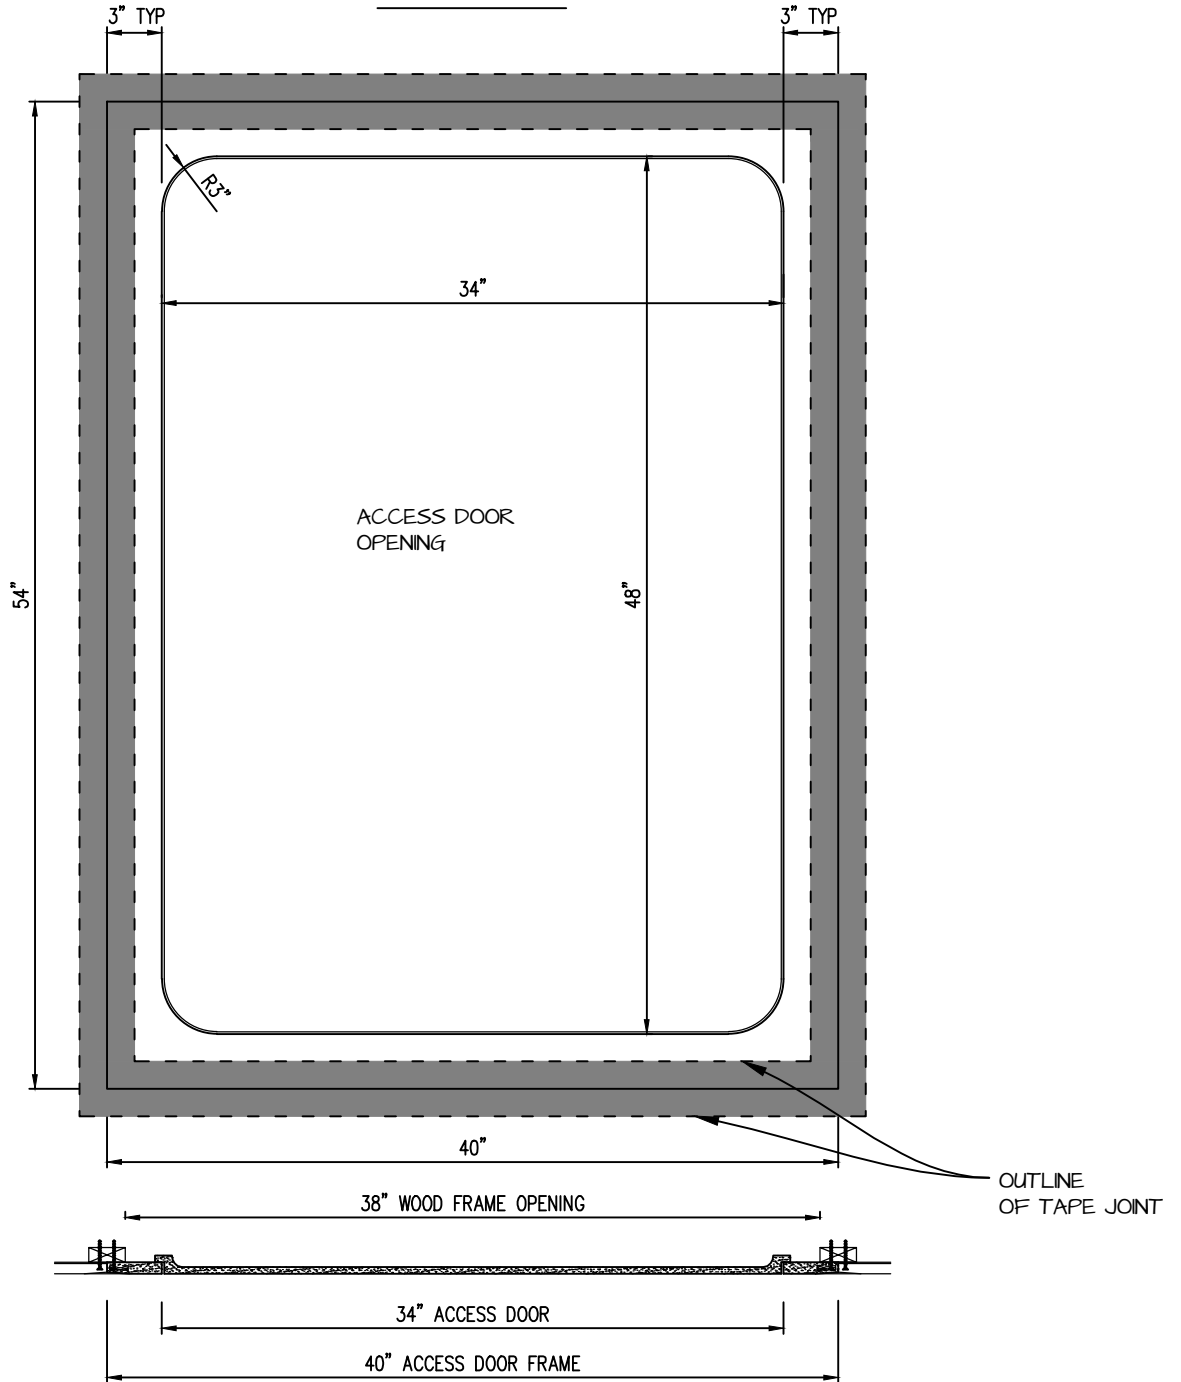

POP OUT RADIUS CORNER ACCESS PANEL 34"x48"
GFRG-RC-583448

TOP VIEW

 <p>CASTLE ACCESS PANELS & FORMS INC. 173 Adesso Drive, Unit 2, Concord ON L4K 3C3 Phone (905)738-8089 Fax (905)760-9234 inquiries@castleaccesspanels.com www.CastleAccessPanels.com</p>	DESIGNED: Q.P	
	DATE:	
	APPROVED: J.R	
CUSTOMER:	PROJECT:	QTY:
TITLE:	DWG NO:	SHEET OF