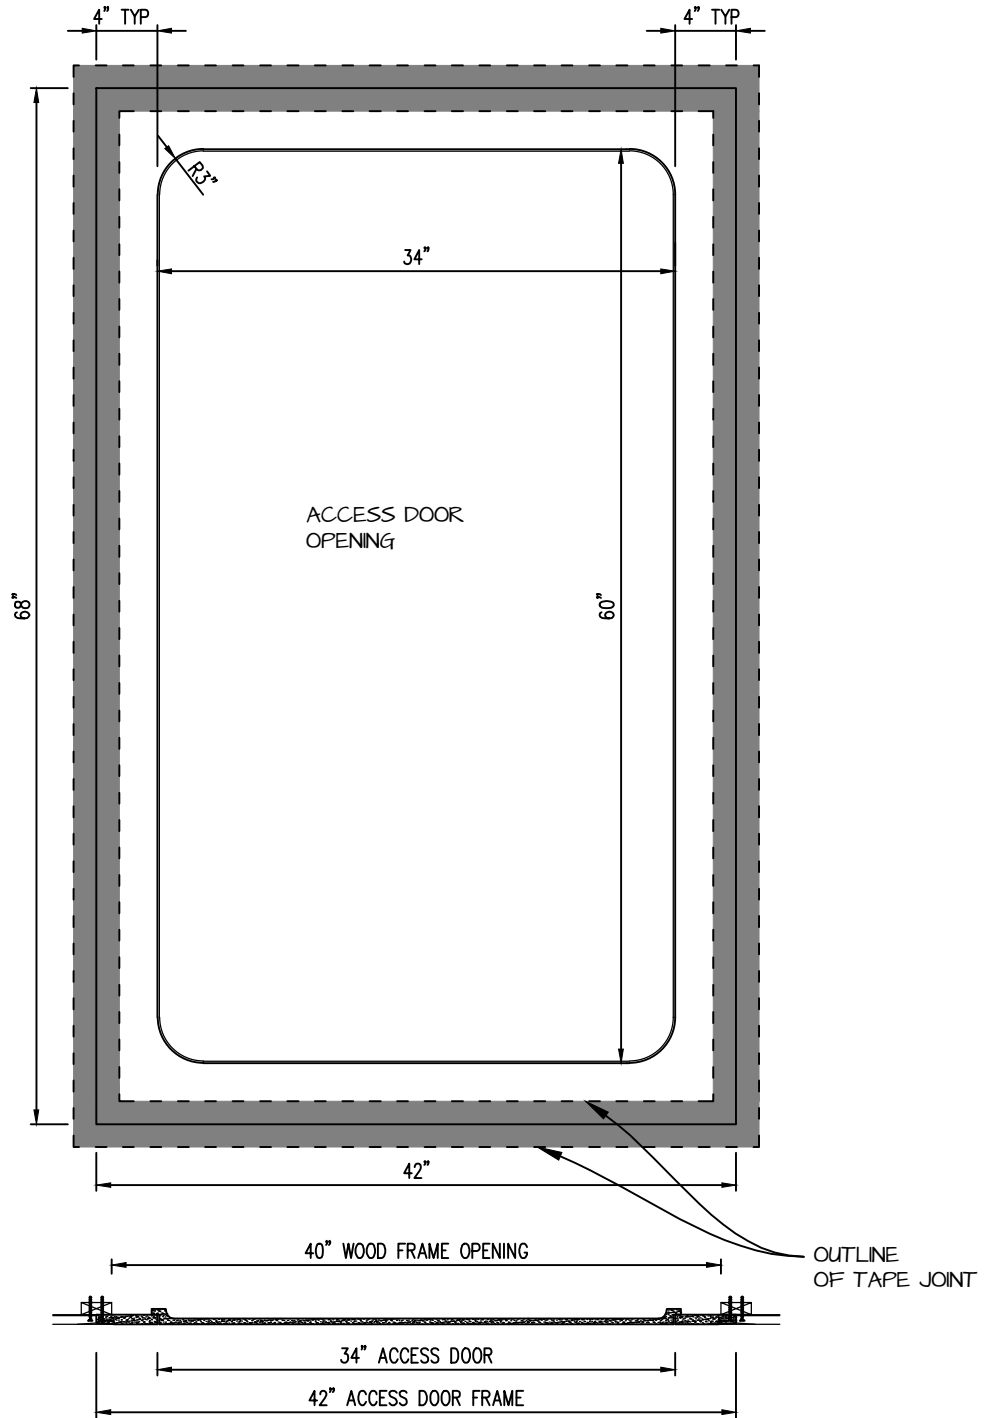

POP OUT RADIUS CORNER ACCESS PANEL 34"x60"
GFRG-RC-583460

CASTLE ACCESS PANELS & FORMS INC.

173 Adesso Drive, Unit 2, Concord ON L4K 3C3

Phone (905)738-8089 Fax (905)760-9234

inquiries@castleaccesspanels.com