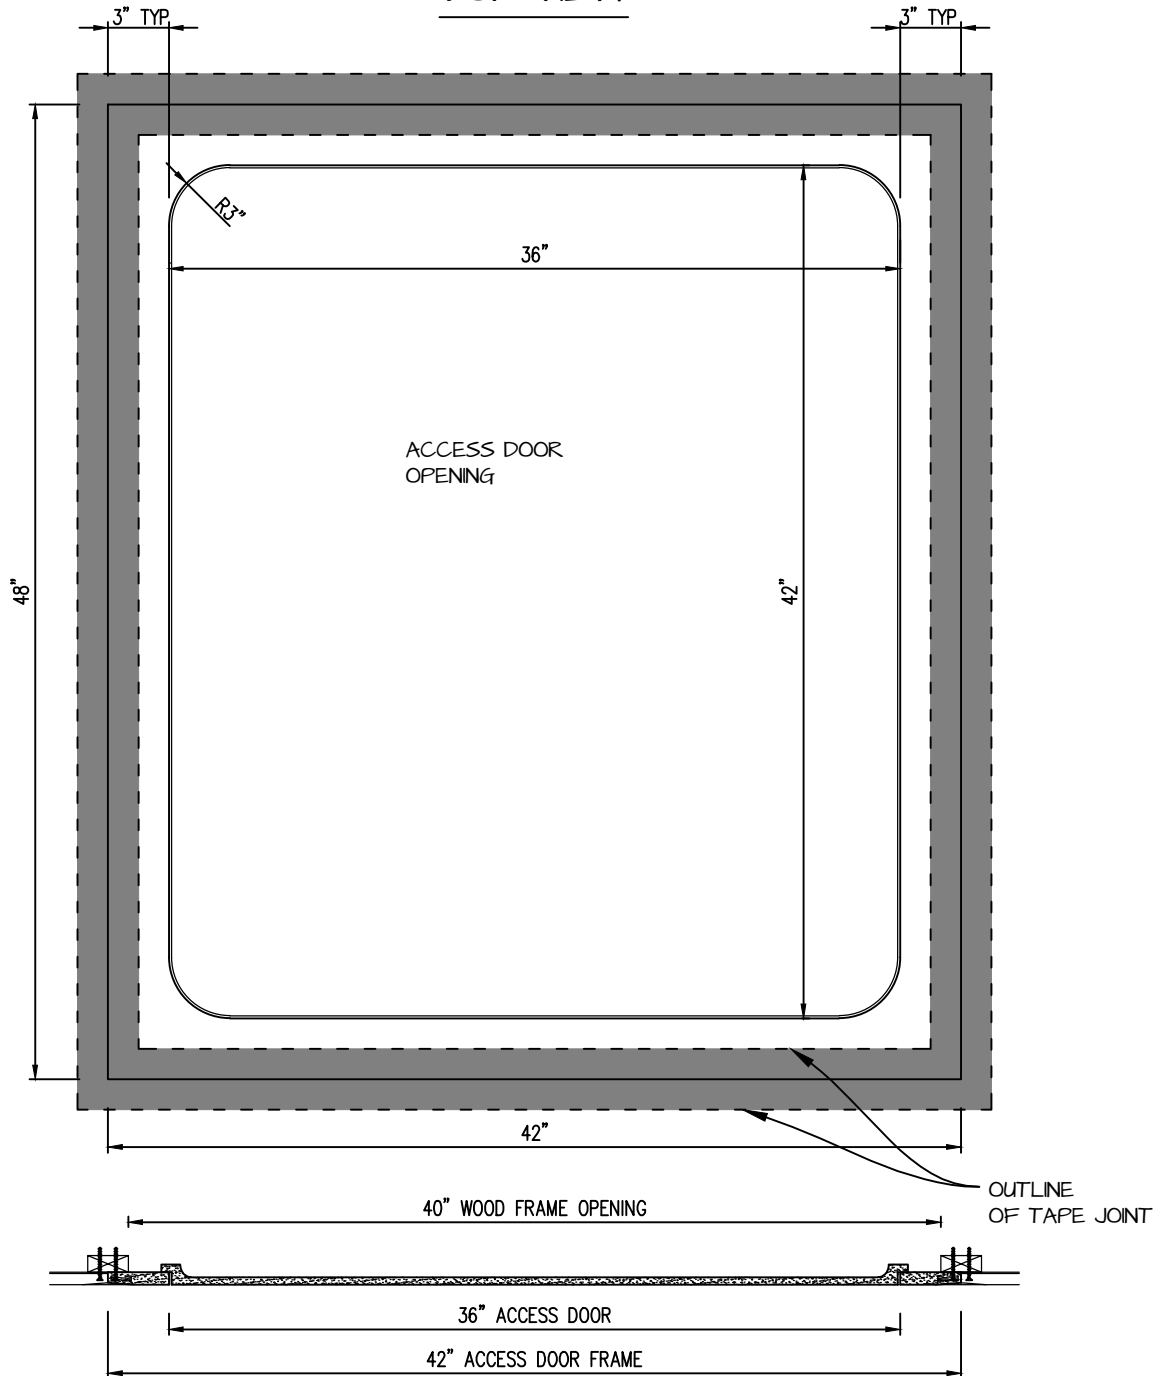

POP OUT RADIUS CORNER ACCESS PANEL 36"x42"
GFRG-RC-583642

TOP VIEW

CASTLE ACCESS PANELS & FORMS INC.

173 Adesso Drive, Unit 2, Concord ON L4K 3C3

Phone (905)738-8089 Fax (905)760-9234

inquiries@castleaccesspanels.com