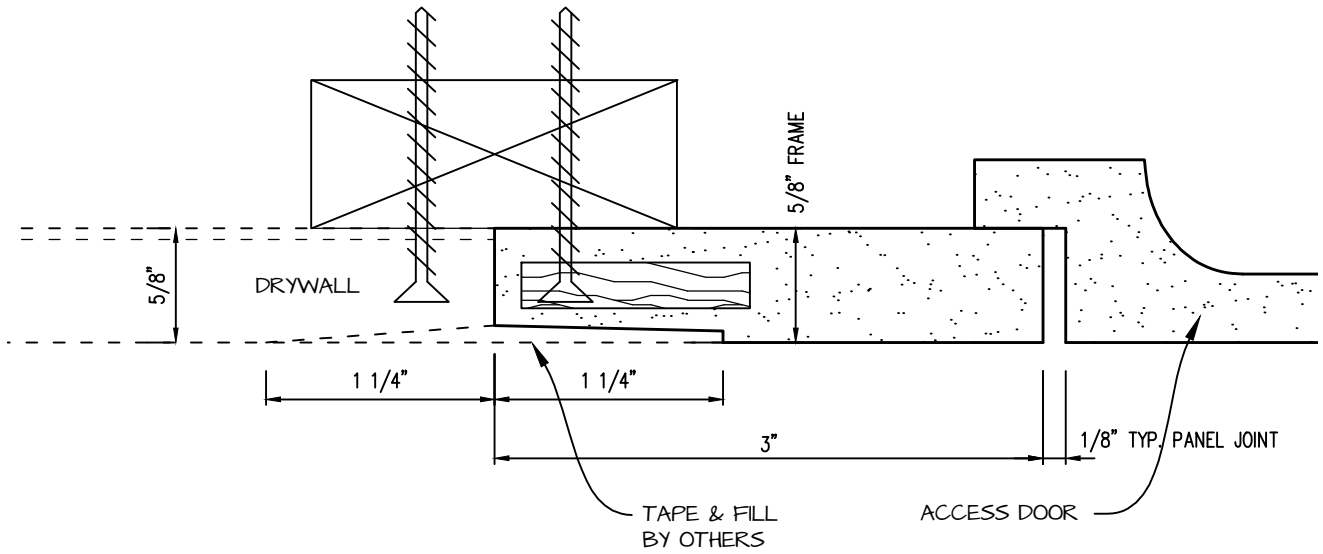

DWG NO:

SHEET OF

POP-OUT GFRG ACCESS PANEL SECTION

 <p>CASTLE ACCESS PANELS & FORMS INC. 173 Adesso Drive, Unit 2, Concord ON L4K 3C3 Phone (905)738-8089 Fax (905)760-9234 inquiries@castleaccesspanels.com www.CastleAccessPanels.com</p>	DESIGNED: Q.P	
	DATE:	
	APPROVED: J.R	
CUSTOMER:	PROJECT:	QTY:
TITLE:	DWG NO:	SHEET OF