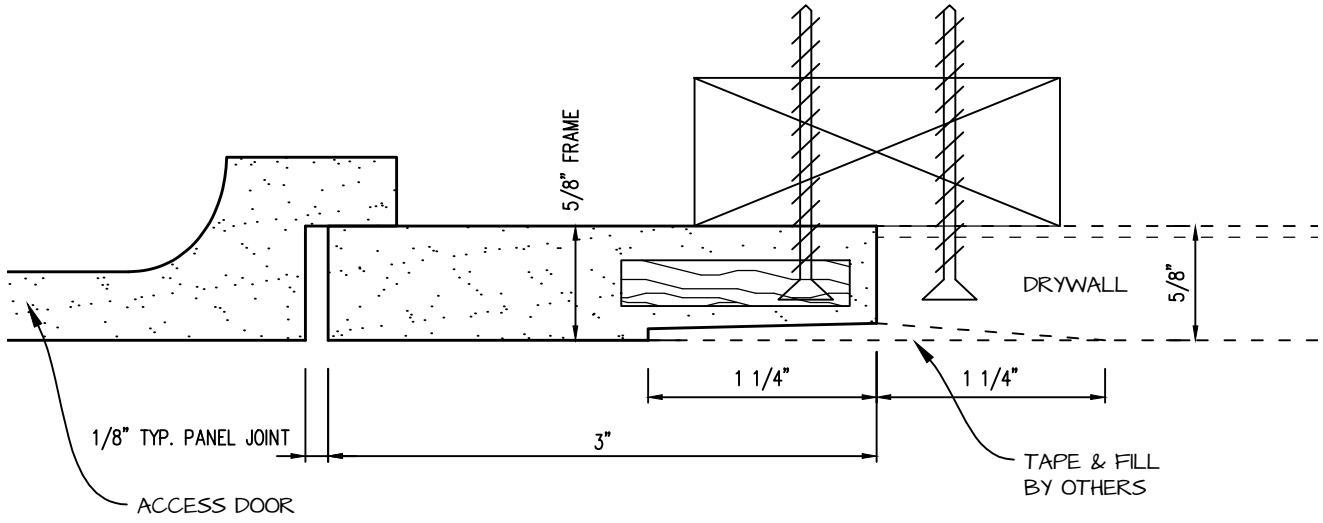

DWG NO:

SHEET OF

POP-OUT GFRG ACCESS PANEL SECTION

 <p>CASTLE ACCESS PANELS & FORMS INC. 173 Adesso Drive, Unit 2, Concord ON L4K 3C3 Phone (905)738-8089 Fax (905)760-9234 inquiries@castleaccesspanels.com www.CastleAccessPanels.com</p>	DESIGNED: Q.P	
	DATE:	
	APPROVED: J.R	
CUSTOMER:	PROJECT:	QTY:
TITLE:	DWG NO:	SHEET OF